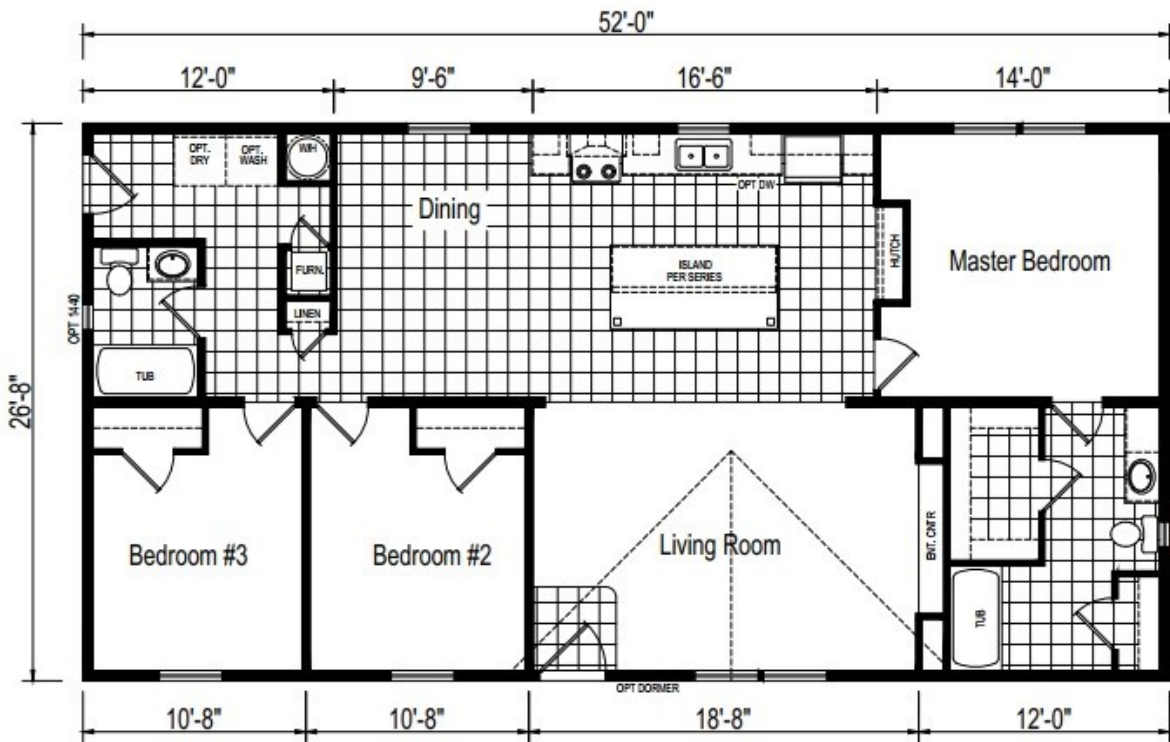

# EAGLE RIVER 56J600

SCAN ME FOR MORE  
PICS, PLANS, AND  
VIRTUAL TOURS

\*Model Pricing Subject to Change Without  
Notice Due to Market Volatility

**\$158,377 AS SHOWN**

# OPTIONS

**BASE PRICE**

**\$143,909.00**

**Options:**

<b>Maine Package:</b> 40LB Roof (16" O.C.), OSB Sheathing, Ice & Water Shield Entire Roof, Pier Savers, Wind Wrap, Furnace Stack Ext, NE Safety Switch, Well Circuit Conduit, Combo CO2 & Smoke Detectors.	\$4,867.00
Ozark Flat Panel Cabinets w/ Real Wood Doors & Stiles	\$925.00
White Deluxe Molding Package	\$699.00
Ceramic Tile Backsplash @ Kitchen ("Alcove" Color)	\$665.00
Double Eave Dormer @ Front Elevation	\$865.00
Deluxe Siding Color "Shadow"	\$780.00
High Efficiency Gas Furnace	\$695.00
R22 Floor Insulation	\$399.00
R19 Wall Insulation (2"x6" Walls)	STD
R30 Floor Insulation	\$299.00
Perimeter Heat Ducts	\$50.00
Black Appliance Package: Gas Range, 18 Cubic Ft Fridge, Dishwasher, Microwave Above Range *Please note that appliances may not be available at time of order due to widespread shortages; see your sales rep for details	\$984.00
Storm Doors	\$558.00
Sliding Glass Door @ Living Room	\$750.00
100AMP Long Box Electrical Panel	\$60.00
Ceiling Fan @ Living Room	\$196.00
Fan Prep @ All Bedrooms & Dining Rm w/ Ceiling Lights Installed	\$180.00
(10) Recess Can Lights (8 STD)	\$102.00
Chandelier @ Dining Room	\$155.00
(2) TV Jacks	\$50.00
(2) Stem Lights @ Island	\$130.00
40 Gallon Electric Water Heater	STD
(2) Exterior Water Faucet	\$110.00
Stainless Steel Chef Sink	\$739.00
Single Lever Bathroom Faucets	\$100.00
Adjustable Overhead Cabinet Shelves	\$60.00
Glass Inserts for Cabinet Doors Either Side of Microwave	\$50.00
	\$14,468.00