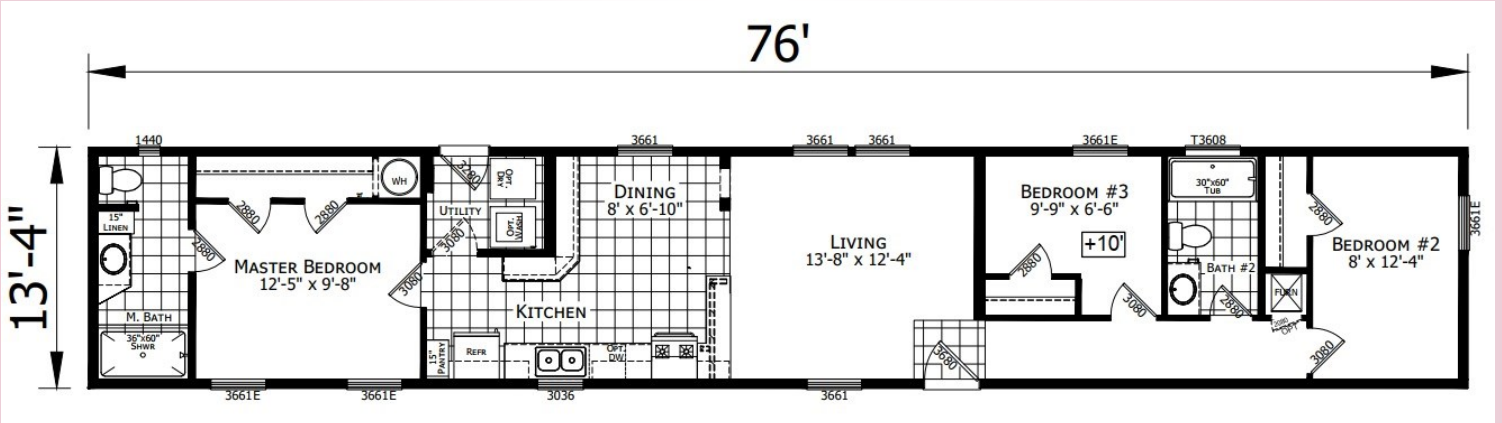

REDMAN 46627 76' 3 BR

SN 14290

SCAN FOR MORE PICS,
PLANS, AND VIRTUAL
TOURS

*Model Pricing Subject to Change Without Notice Due
to Market Volatility

\$109,440 AS SHOWN

\$109,440

ShowcaseHomesOfMaine.com

"Custom Modular Home Builder"

OPTIONS

BASE PRICE

\$101,227.00

Options:

Maine Package: 40# Roof (16" O.C.), 7/16" OSB Sheathing, Ice Guard, Pier Savers, Furnace Stack Extension, Furnace Safety Switch, Well Pump Conduit, Combo Smoke/CO2 Detectors	\$2,440.00
Champion 7 Year Limited Warranty: Covers major appliances, central A/C, central heating, plumbing, electrical, and structural (see sales consultant for details)	STD
Upgrade Molding to 2.75" Throughout	\$265.00
R22 Floor Insulation	\$380.00
R19 Wall Insulation (2"x6" Walls)	STD
R30 Ceiling Insulation	\$228.00
High Efficiency Gas Furnace	STD
Perimeter Heat	\$250.00
40 Gallon Elec Water Heater	\$70.00
Exterior Water Faucet	\$75.00
Water Shut-Off Valves Throughout	\$70.00
Lino Throughout	\$430.00
Stainless Kitchen Appliance Package (Fridge, D/W, Range, Microwave) *Please note appliances may not be available at time of order due to widespread shortages; see your sales rep for details	\$650.00
9 Lite Door @ Rear Door	STD
Storm Doors (Installed)	\$730.00
Furnace Door	\$115.00
Extra 2 Panel Door @ Utility Rm	\$110.00
Transom Window @ Hall Bath	\$135.00
(2) Cable TV Jacks w/ Central Drop	\$90.00
(4) LED Recess Cans @ Kitchen Ceiling	\$120.00
Chandelier @ Dining Room	\$135.00
Ceiling Fan/Light @ Living Room	\$230.00
Ceiling Fan/Light @ Master BR	\$230.00
LED Can Lights @ Bedroom 2 & Bedroom 3	\$60.00
60" Shower w/ Glass Door @ Master Bath	\$355.00
Deepwell Stainless Steel Kitchen Sink	\$105.00
Porcelain Vanity Sinks	STD
Single Lever Faucets Throughout	\$70.00
Cabinet Over Fridge	\$150.00
Wood Cabinet Doors with Wood Stiles Throughout	\$720.00