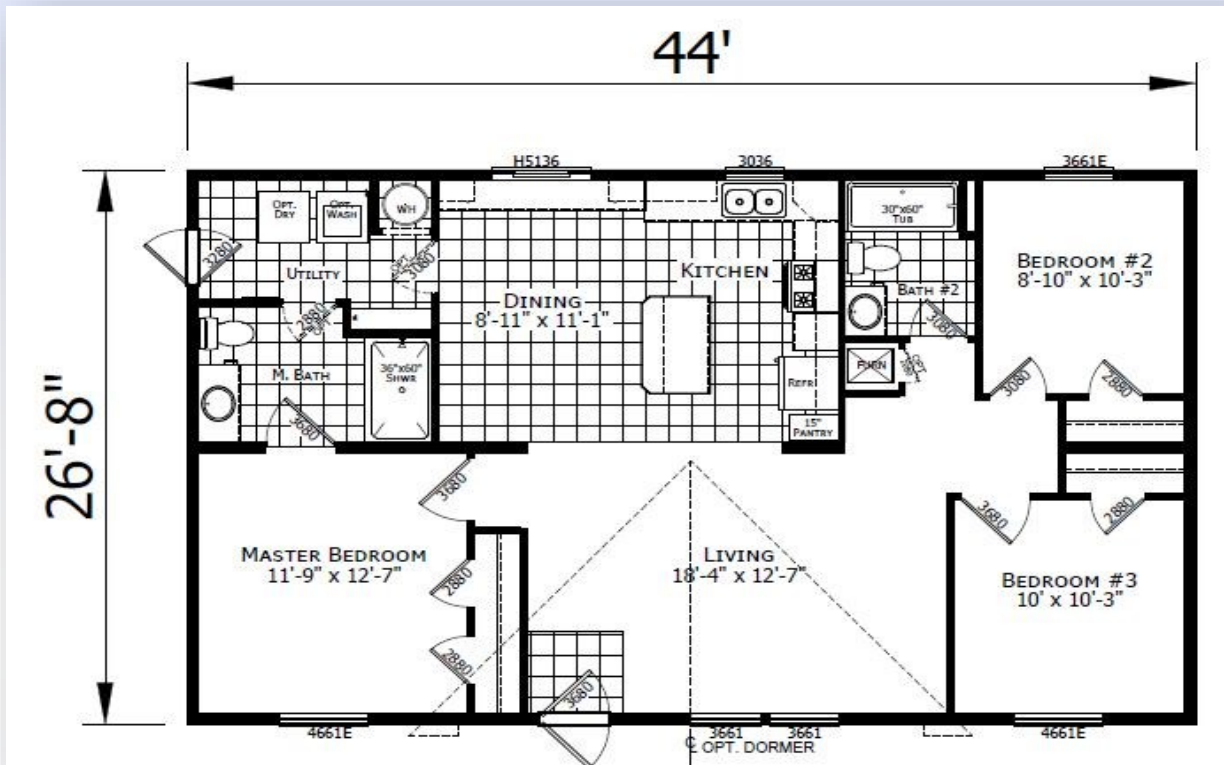

REDMAN 24402

SCAN FOR MORE
PICS, PLANS, AND
VIRTUAL TOURS

*Model Pricing Subject to Change Without
Notice Due to Market Volatility

\$138,066 AS SHOWN

\$138,066

ShowcaseHomesOfMaine.com

"Custom Modular Home Builder"

OPTIONS

BASE PRICE:

\$129,615

Options:

Maine Package: 40# Roof (16" O.C.), Ice Guard, Furnace Stack Extension, Furnace Safety Switch, Well Circuit Conduit, Smoke/CO Detectors, OSB Sheathing, Wind Wrap, Pier Savers	\$2,746
Champion 7 Year Limited Warranty: Covers major appliances, central A/C, central heating, plumbing, electrical, and structural (see sales consultant for details)	STD
Stainless & Black Appliance Package (Fridge, Dishwasher, Microwave, Gas Range) <small>*Please note that appliances may not be available at time of order due to widespread shortages; see your sales rep for details</small>	\$650
Crescent Edge Countertops in Kitchen and Bathrooms	\$530
24' Reverse Gable Dormer	\$880
Upgrade Molding to 2.75" Throughout	\$355
R19 Wall Insulation (2"x6" Walls)	STD
R22 Floor Insulation	\$440
R30 Ceiling Insulation	\$220
Perimeter Heat	\$405
40 Gallon Elec Water Heater (30 Gallon STD)	\$70
Exterior Water Faucet	\$75
Water Shut-Off Valves at Each Fixture	\$70
Extra Lino @ Foyer	\$50
Upgrade Utility Room Door to 9-Lite	STD
Storm Doors @ Front Door and Utility Room	\$730
Furnace Door	\$115
Extra Door - Master Bath to Utility Room	\$110
(2) Cable TV Jacks	\$90
(4) LED Recess Can Lights @ Kitchen	\$120
Chandelier @ Dining Room	\$135
Ceiling Fan with Light Kit @ Living Room	\$230
(2) Pendant Lights @ Kitchen Island	\$120
LED Can Lights @ All Bedrooms	\$120
Porcelain Sinks @ Both Bathrooms	STD
Single Lever Bathroom Faucets	\$70
Tub Overdrape	\$50
Surface Mount Medicine Cab Over Master Bath Toilet	\$70
Options total	<u>\$8,451</u>