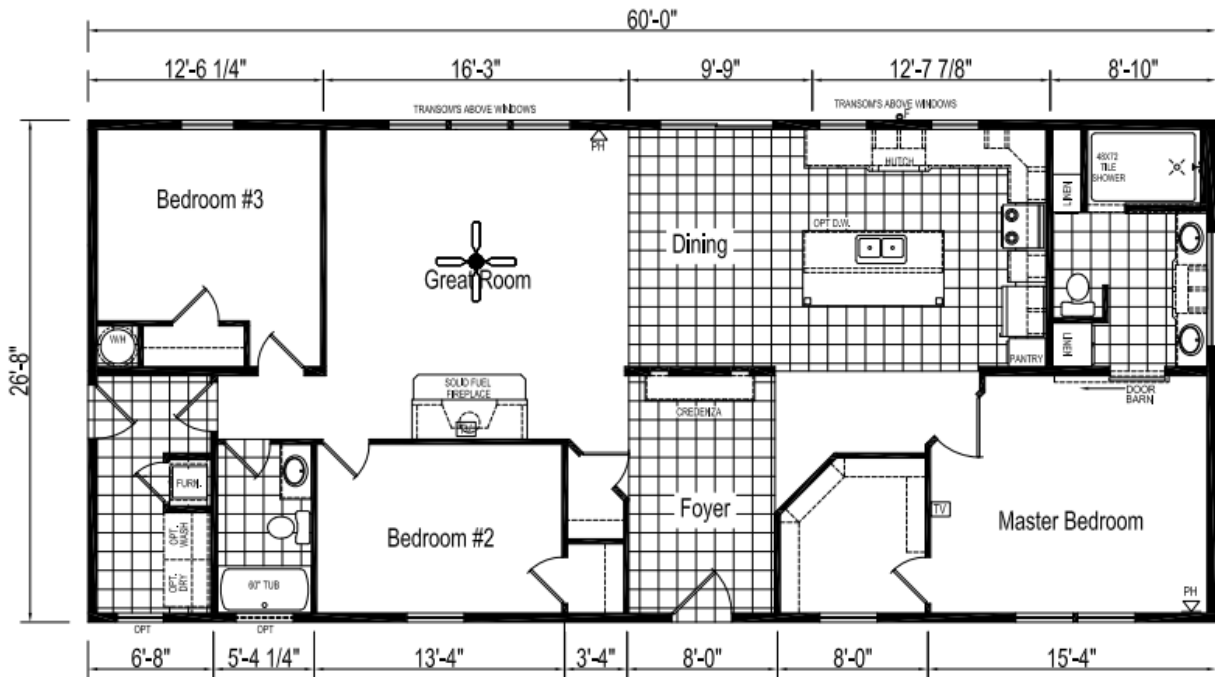

EAGLE RIVER 64J737

SCAN FOR MORE
PICS, PLANS, AND
VIRTUAL TOURS

*Model Pricing Subject to Change Without Notice Due
to Market Volatility

$183,205 AS SHOWN

$183,205

ShowcaseHomesOfMaine.com

"Custom Modular Home Builder"