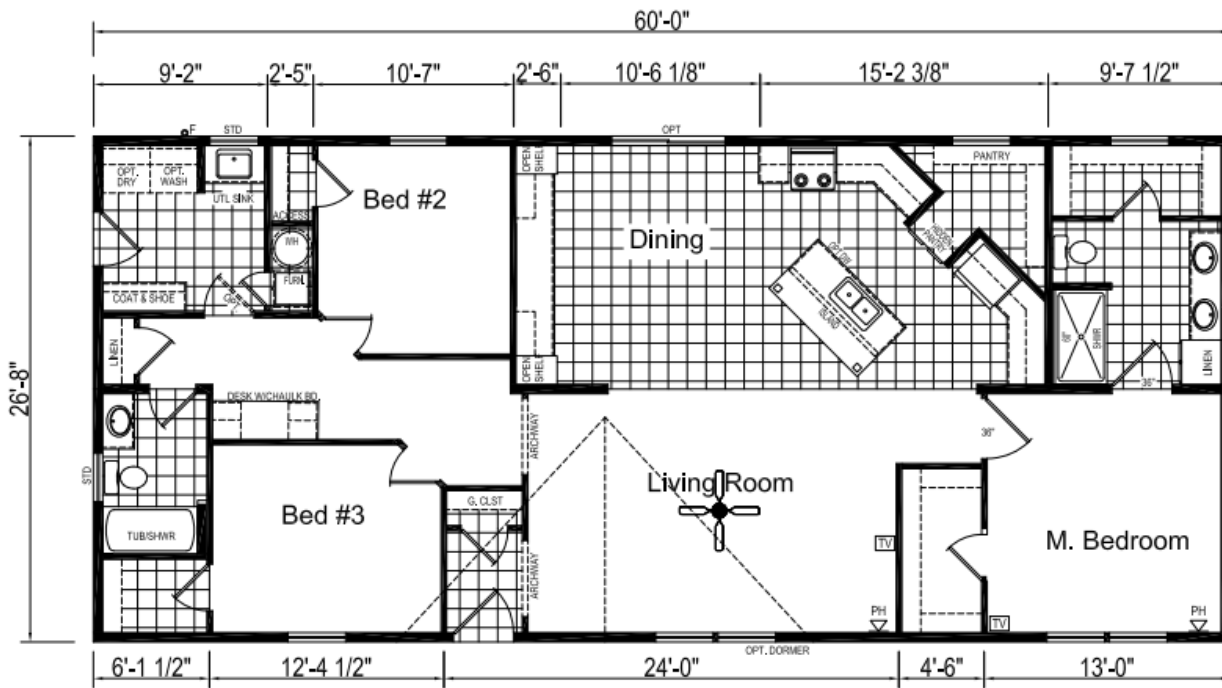

EAGLE RIVER 64J583

SCAN FOR
MORE PICS,
PLANS, AND
VIRTUAL TOURS

*Model Pricing Subject to Change Without Notice Due to Market Volatility

$179,978 AS SHOWN

$179,978

ShowcaseHomesOfMaine.com

"Custom Modular Home Builder"