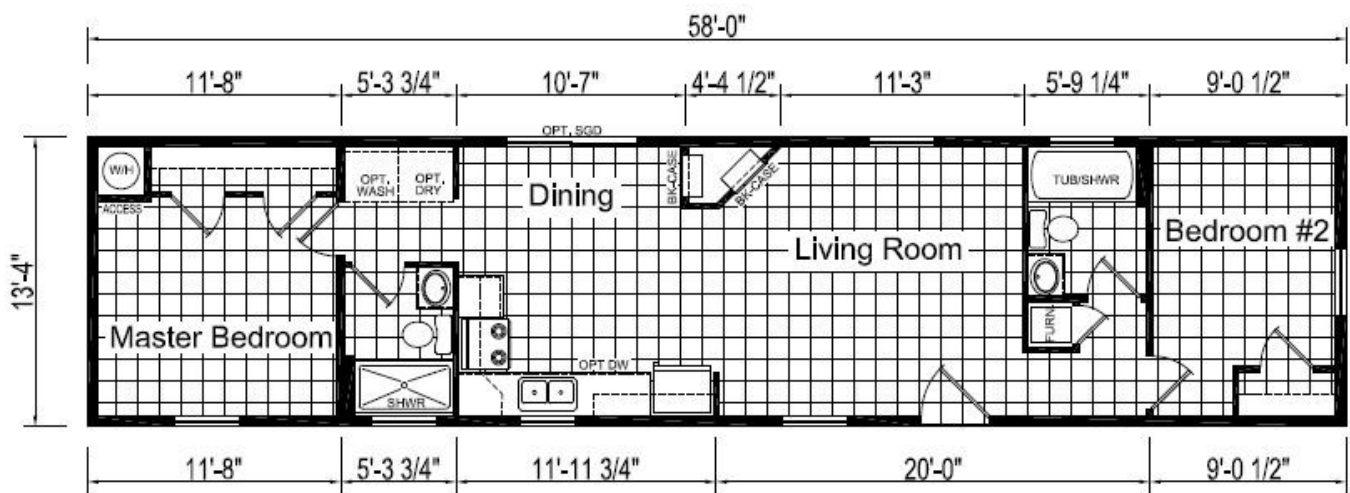

# EAGLE RIVER 62F618HS

SERIAL 11664

718 Wilson St  
Brewer, ME 04412  
(207) 989-2337

\*Model Pricing Subject to Change Without  
Notice Due to Market Volatility

**\$85,988 AS SHOWN**