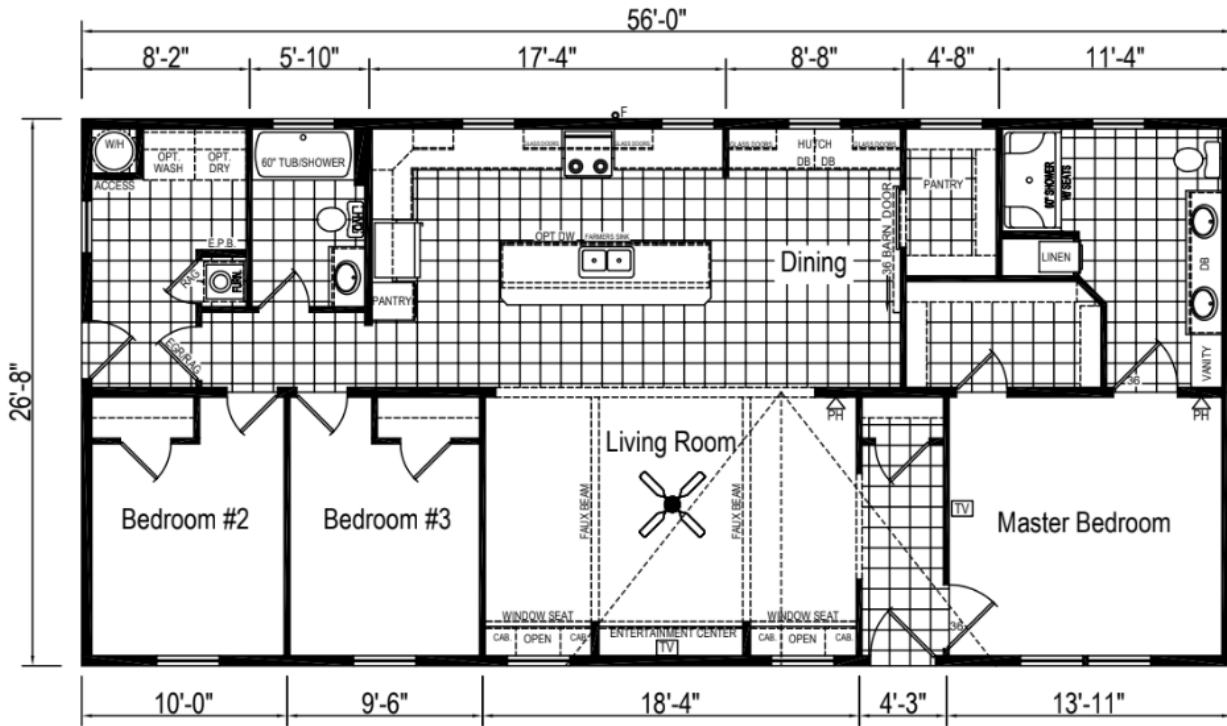

# EAGLE RIVER 60J1071

SCAN FOR MORE  
 PICS, PLANS, AND  
 VIRTUAL TOURS

\*Model Pricing Subject to Change Without Notice Due to Market Volatility

**\$163,321 AS SHOWN**