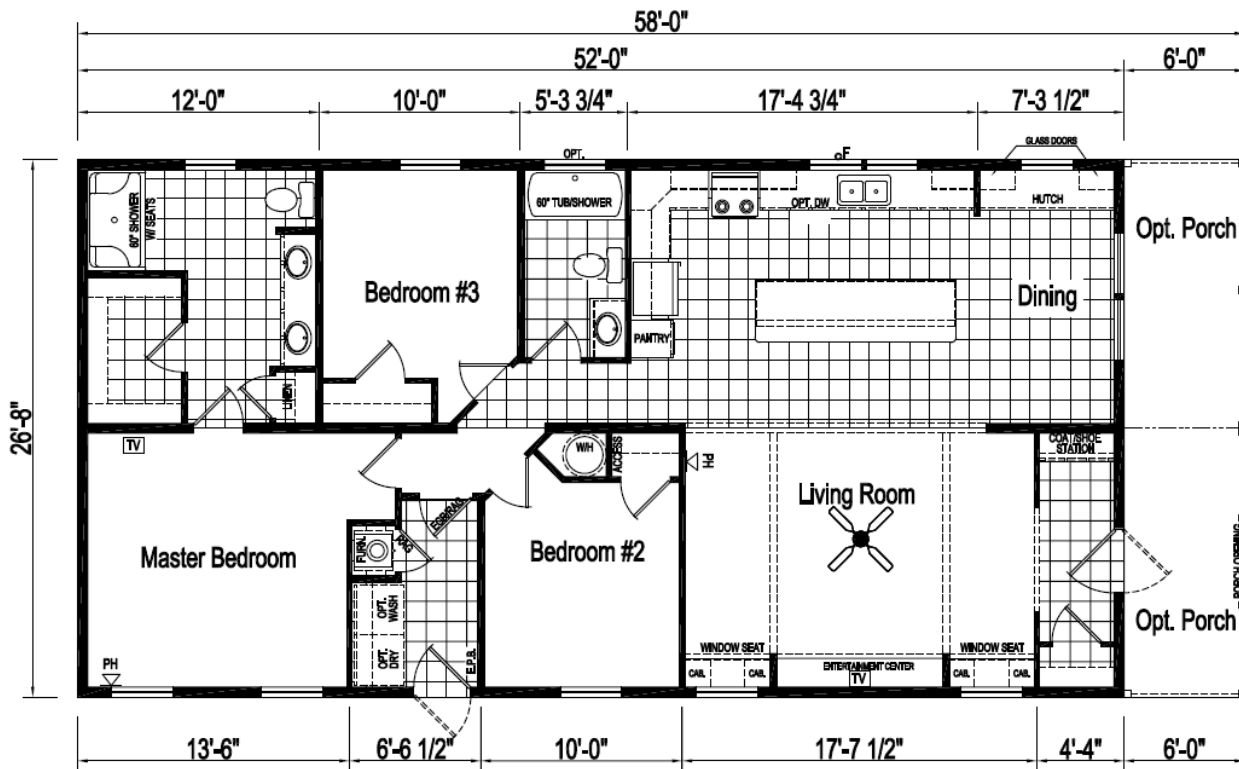

EAGLE RIVER 56J1068

PORCH MODEL

SCAN ME FOR
MORE PICS, PLANS,
AND VIRTUAL
TOURS

*Model Pricing Subject to Change Without
Notice Due to Market Volatility

\$169,923 AS SHOWN

\$169,923

ShowcaseHomesOfMaine.com