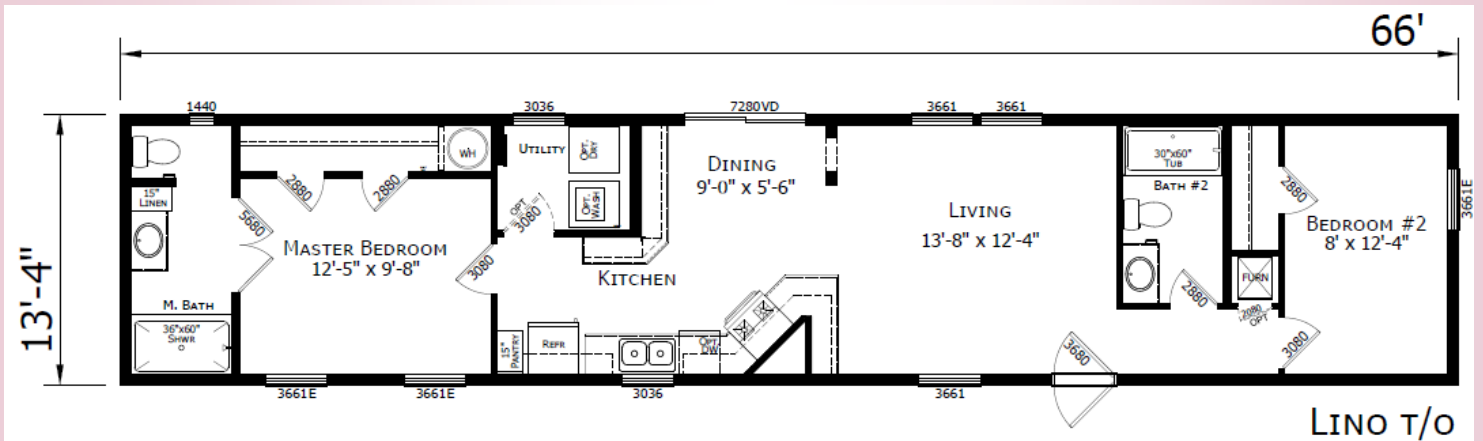

# REDMAN 46627 PATIO DOOR

OZARK GRAY CABINETS

**\$90,062 AS SHOWN**

**\$90,062**

**ShowcaseHomesOfMaine.com**

**"Custom Modular Home Builder"**