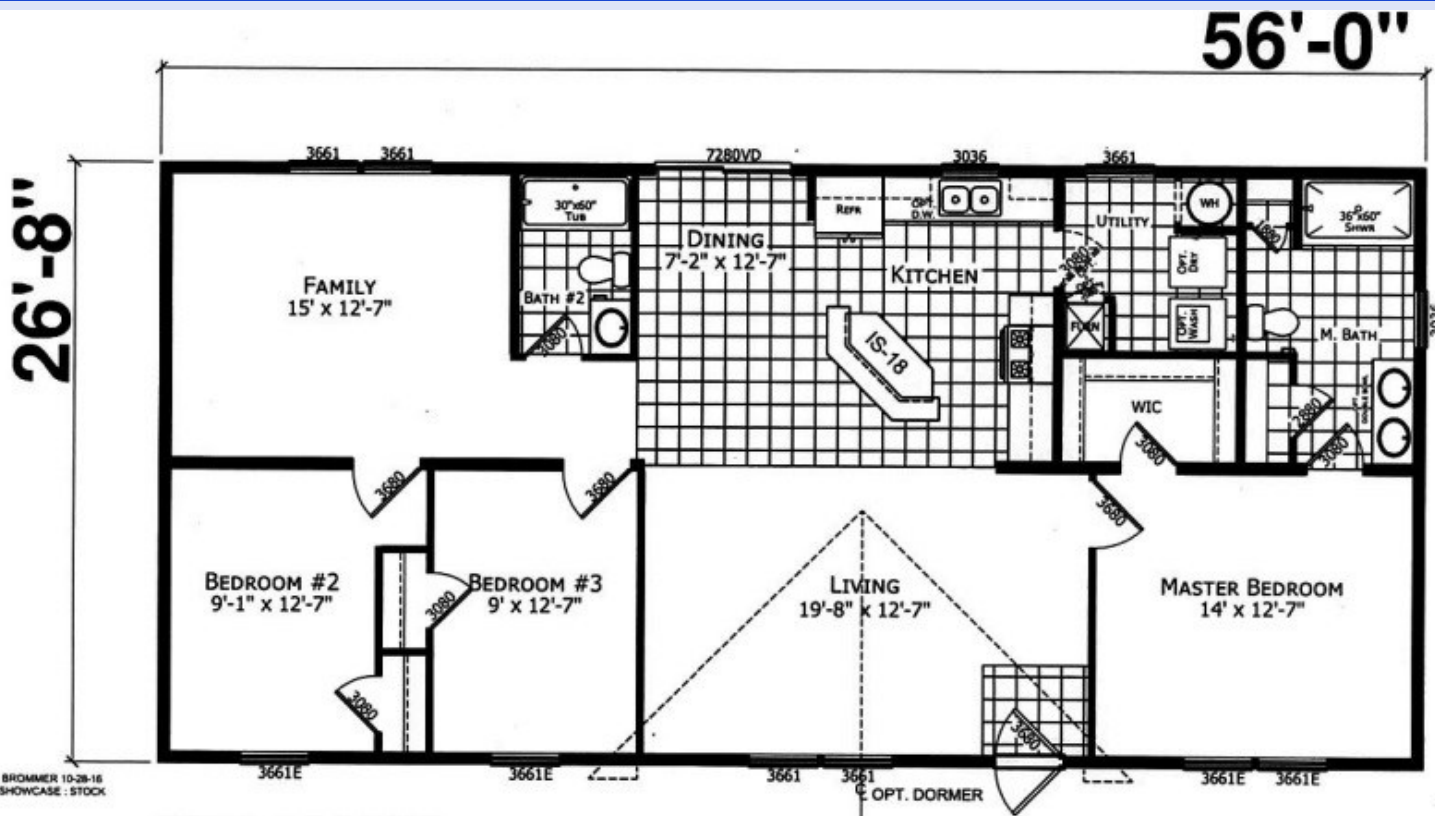

REDMAN 25601

*Model Pricing Subject to Change Without Notice Due to Market Volatility

$149,832 AS SHOWN

$149,832

ShowcaseHomesOfMaine.com

"Custom Modular Home Builder"