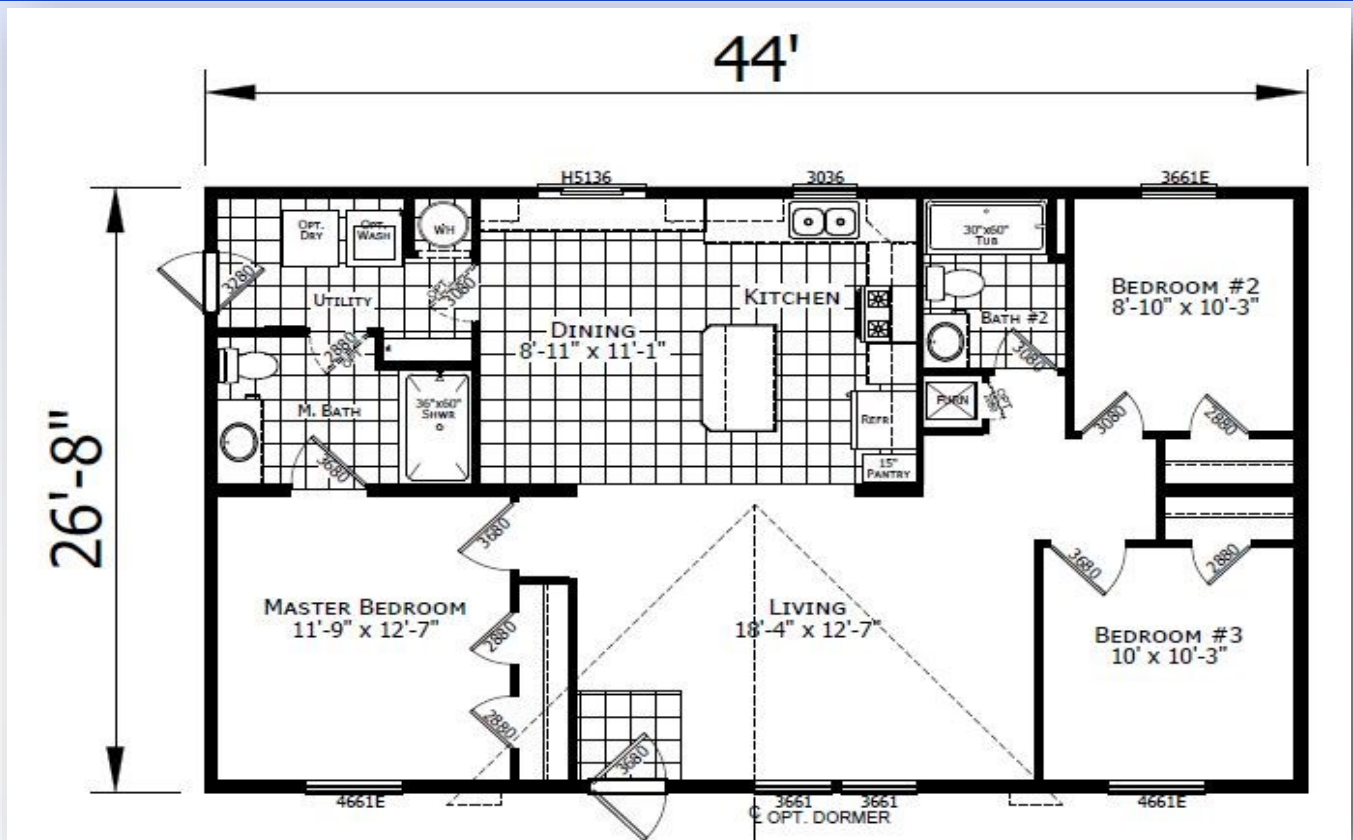

REDMAN 24402

*Model Pricing Subject to Change Without Notice Due to Market Volatility

\$131,066 AS SHOWN

\$131,066

ShowcaseHomesOfMaine.com

"Custom Modular Home Builder"

OPTIONS

BASE PRICE: