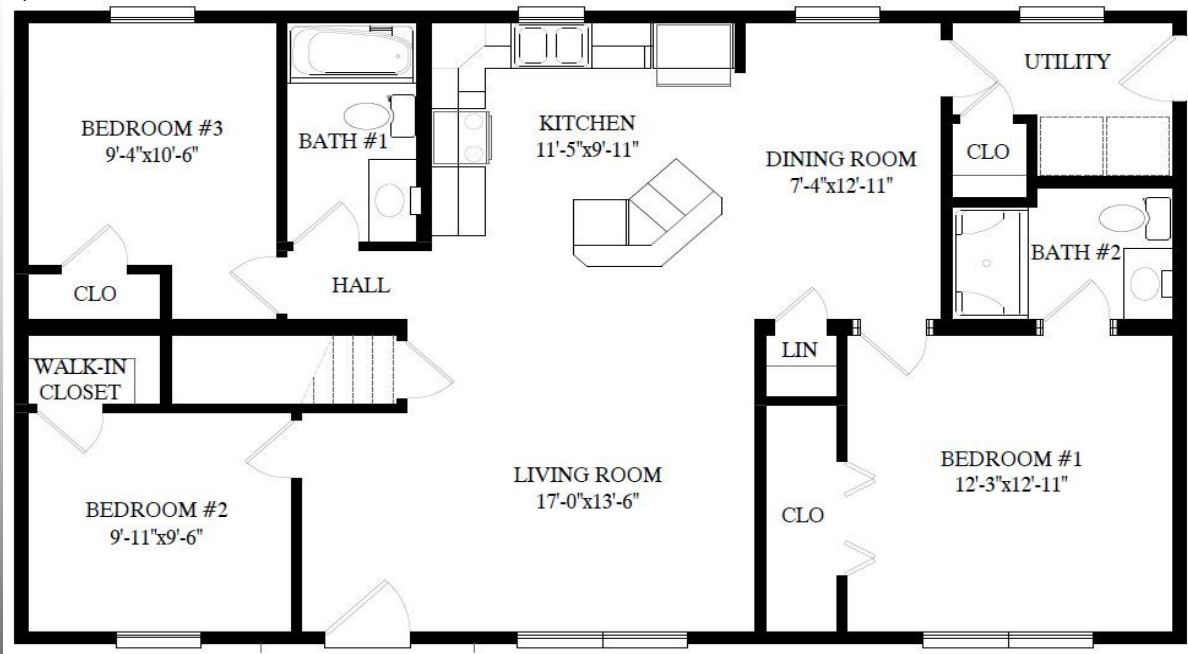

# CRAFTSMAN RANCH

**\$206,595 AS SHOWN**

**Starting Price \$196,020**

**1,210 SQ FT.**

\*Model Pricing Subject to Change Without Notice Due to Market Volatility

**ShowcaseHomesOfMaine.com**

**"Custom Modular Home Builder"**

**CRAFTSMAN**  
 27' 6" x 44'  
 1210 SQ FT

Craftsman 27'-6" x 44' Ranch BASE PRICE \$196,020

**Options:**

- Fan Preps LR, All Bedrooms (4) \$313
- Siding DLX Color Spruce \$605
- 36" Interior Doors IPO STD (3) \$112
- Painted Maple Cabinets \$3,274
- Countertops DLX Color Typhoon Ice, w/ Matching Bar Top \$402
- Appliance PKG: Fridge GFE24JS (Ice Maker Included), Electric Range JB645R, Dishwasher GDF510PS, Microwave JVM3162R \$5,795
- Soft Close Toilet Seats \$74