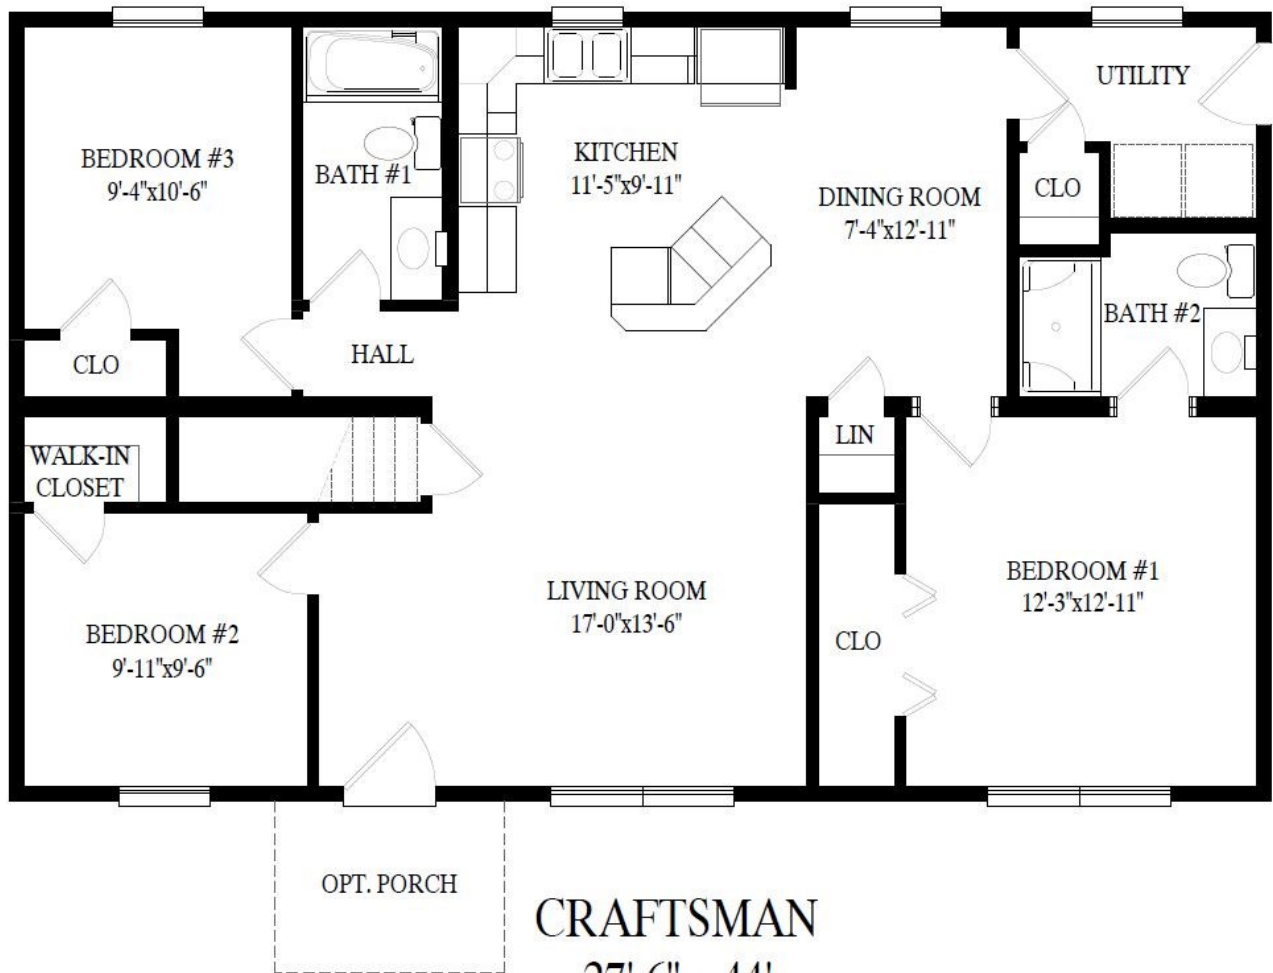

# CRAFTSMAN RANCH

**\$206,595 AS SHOWN**

**Starting Price \$196,020**

**1,210 SQ FT.**

\*Model Pricing Subject to Change Without Notice Due to Market Volatility

**ShowcaseHomesOfMaine.com**

**"Custom Modular Home Builder"**

**CRAFTSMAN**  
 27' 6" x 44'  
 1210 SQ FT

Craftsman 27'-6" x 44' Ranch BASE PRICE \$196,020

**Options:**

- Fan Preps LR, All Bedrooms (4) \$313
- Siding DLX Color Spruce \$605
- 36" Interior Doors IPO STD (3) \$112
- Painted Maple Cabinets \$3,274
- Countertops DLX Color Typhoon Ice, w/ Matching Bar Top \$402
- Appliance PKG: Fridge GFE24JS (Ice Maker Included), Electric Range JB645R, Dishwasher GDF510PS, Microwave JVM3162R \$5,795
- Soft Close Toilet Seats \$74