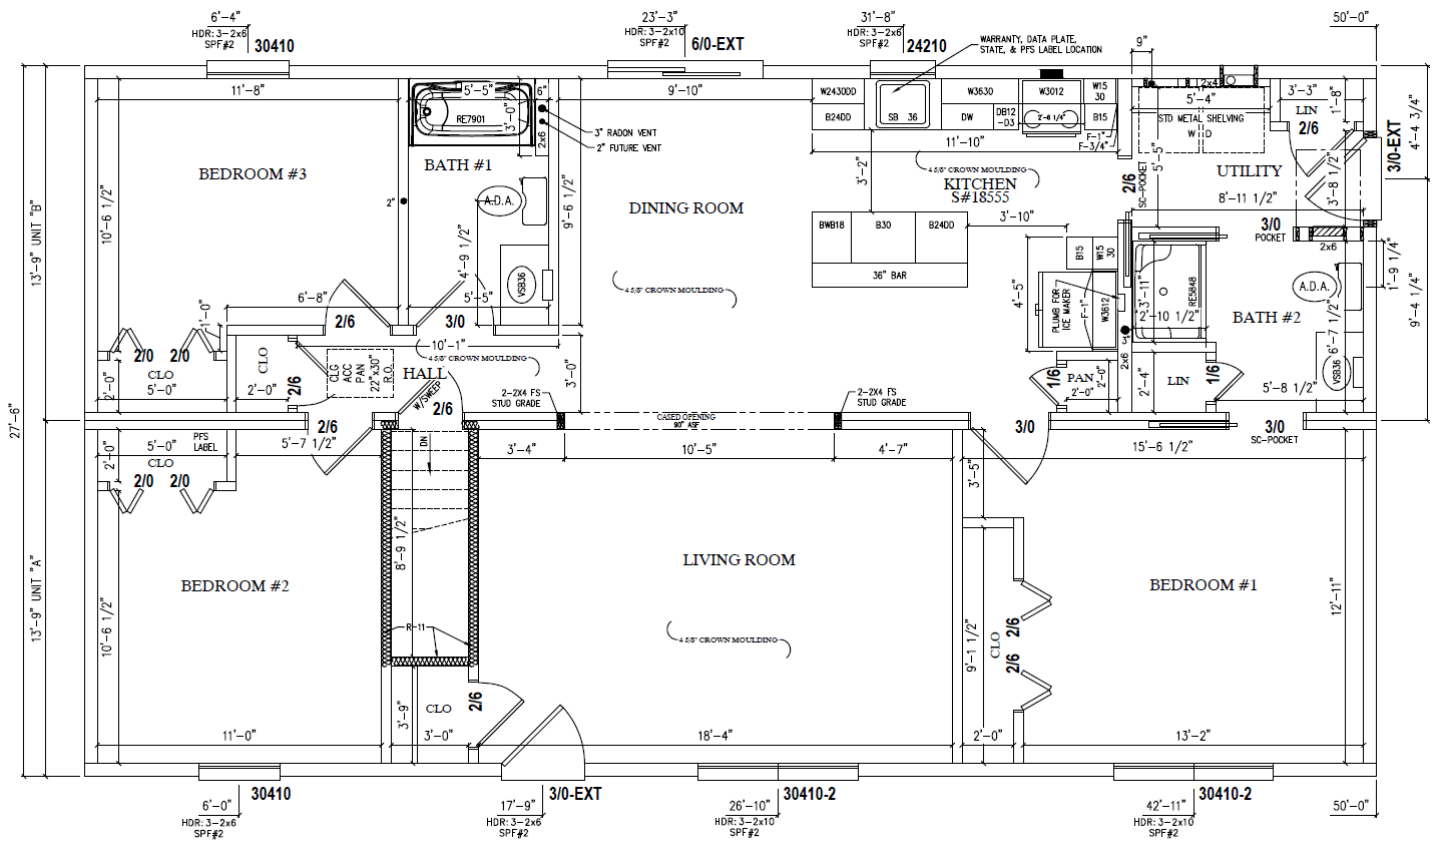

# WHEATFIELD RANCH

\*Model Pricing Subject to Change Without Notice Due to Market Volatility

**\$265,556 AS SHOWN**

Starting Price \$213,125

1,375 SQ FT.

**\$265,556**

**ShowcaseHomesOfMaine.com**

**"Custom Modular Home Builder"**

**Base**

- R-49 Ceiling Insulation
- TV Jacks @ All Bedrooms
- 2 Gang Recessed Media Box @ Living Room
- Bronze Lighting Package
- Regressed Wafer Trim for LED Cans (7 Lights)
- Box and Blocking Prep for Ceiling Fan/Lights @ Living Room and Master Bedroom
- Surface Mount Lights @ Bed 2 and Bed 3
- Chandelier @ Dining Room
- Black Exterior Lights (4)
- Additional Exterior Light @ Front Door
- 7" White Board & Batten Siding @ Front Elevation Only - Installed On Site
- Main Street White Vinyl Siding @ Side and Rear Elevations
- 6" Corner Posts
- Ice & Water Shield on Entire Roof
- Black Drip Edge, Fascia, and Soffit
- Harvey Classic Double Hung Low-E Windows w/ Black Exterior Finish
- Black Painted 3" Window Trim
- ThermaTru S4814 Craftsman Front Door, Painted Tricorn Black
- ThermaTru S206 Half Lite Side Door, Painted Tricorn Black