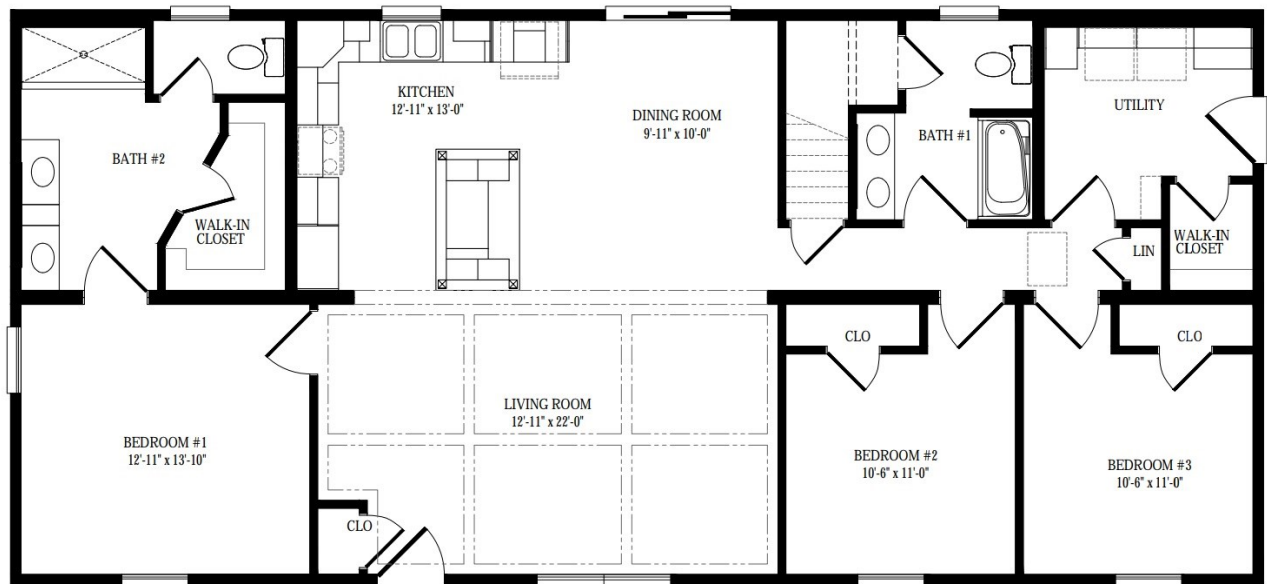

<b>Base</b>	<b>\$239,250</b>	Color Matched Refrigerator End Panel	\$348
R49 Ceiling Insulation	\$3,300	Specialty Cabinets Over Fridge - (2) W121824	\$437
9/12 Non-Storage Rafter Roof 16" O.C.	\$1,264	90" Pantry Cabinet w/ Shelf Kit	\$1,683
16'6" x 7'8" Cased Opening @ Living Room	\$1,975	Specialty Cabinet Over Range - W301515	\$313
Power Panel Coil Extension	\$614	3"x6" Ceramic Tile Backsplash - Daltile Arctic White	\$1,485
Prep for Thermostat for 2nd Heat Zone	\$37	Specialty Cabinet Over Fridge - WSC1818 Wine Storage Cabinet	\$526
Recess Power & HDMI for Wall Mount TV	\$232	Base End Panel @ Dishwasher - BEPF6-34	\$222
Heirloom Bronze Lighting Package	\$30	Corian Counters and Island Top @ Kitchen - Platinum w/ Double Round Over Edge	\$3,019
(7) 5" LED Recess Can Lights	\$448	GE Slate Finish Appliance Package Allowance	\$6,000
Box, Blocking, Wiring for Paddle Fan @ Master BR	\$48	Base and Wall Cabinets @ Laundry Room	\$1,555
Heriloom Bronze Ceiling Lights @ Bed 2, Bed 3	\$254	84" Utility Cabinet w/ Shelf Kit @ Laundry Room	\$1,309
(2) Heirloom Bronze Pendant Lights @ Kitchen	\$271	Wilsonart Postform Counters @ Laundry Room	\$60
Additional Exterior Light @ Front Door	\$63	60" Comfort Height Double Vanity w/ Cultured Marble Top @ Hall Bath	\$1,176
Dimmer Switches @ Living Room, Dining Room	\$71	(2) Oil Rubbed Bronze Moen Brantford 6610 Faucets @ Hall Bath	\$356
Certainteed Mainstreet Siding Deluxe Color Upgrade - Forest Green w/ Cedar Impressions @ Gable Ends	\$817	48"x36" Plate Mirror w/ Molding & Heirloom Bronze Light @ Hall Bath	\$278
Creek Ledge Stone Siding @ Front Porch	\$4,455	Oil Rubbed Bronze Moen Eva T2133 & 2570 Tub Shower Faucet @ Hall Bath	\$180
Ice & Water Shield Entire Roof	\$1,040	Comfort Height Elongated Bowl Mansfield Toilet @ Both Bathrooms	\$228
Aluminum Fascia w/ 1"x3" Shadow Board	\$132	(2) 36" Comfort Height Vanity Sink Bases w/ Bank of Drawers and Cultured Marble Top @ Master Bath	\$2,195
6" Supercorner White Corner Posts - Colonial White	\$253	(2) Oil Rubbed Bronze Moen Brantford 6610 Faucets @ Hall Bath	\$356
Safety Glass Window @ Master Bath	\$122	60"x36" Plate Mirror w/ Molding & Heirloom Bronze Light @ Master Bath	\$389
3" Lineals @ Front & Side Elevations	\$2,160	72"x36" Ceramic Tile Shower 12"x12" Severino Cenere Fog w/ (2) 12"x12" Tile Niche	\$10,076
Therma Tru S4814XC-SDLF1 Craftsman Front Door	\$1,674	Oil Rubbed Bronze Moen Eva T2132 & 2570 Shower Faucet	\$377
Aged Bronze Locksets and Hinges, Exterior Doors	\$138	Additional Broan Fan/Light @ Water Closet	\$196
Harvey 6068 Patio Door w/ Screen	\$1,985	(2) 5" Recess LED Can Lights @ Master Bath	\$151
Craftsman Style 3-Panel Interior Doors	\$1,832	Reverse Gable Porch: 22'x6'; PT Construction with TREX Composite Decking, White Posts, RDI White Vinyl Railings with Black Balusters, Cedar Impressions Shakes on Dormer	\$32,560
36" Wide Interior Doors	\$223		
Colonial Style White Finger Joint Pine Trim - 3.25" Casing, 5.25" Base	\$3,680		
Aged Bronze Passage Locksets and Hinges, Interior Doors	\$652		
Coffered Ceiling @ Living Room - 1"x6" Pine, 3 5/8" Pine Crown, and Inside/Outside Corner Blocks	\$7,689		
4 5/8" Pine Crown Molding @ Kitchen, DR, Hall	\$453		
Shaw Pro Series Luxury Vinyl Plank Flooring @ Kitchen, DR, LR, Hall, and Closet	\$5,706		
48"x96" Kitchen Island w/ Bookcase, V-Groove Backer Panel, (4) Decorative Spindle Furniture Legs	\$5,048	<b>Option Total:</b>	<b>\$112,141</b>