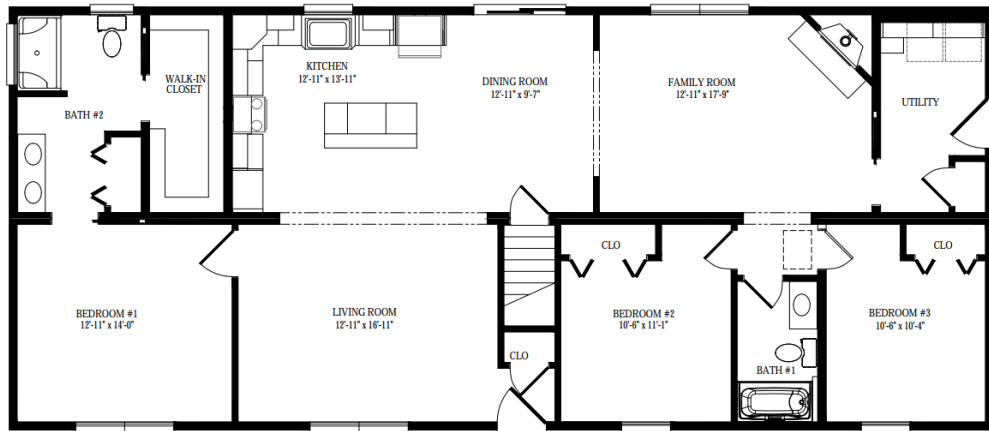

<b>Base:</b>	<b>\$255,200</b>	Gas Fireplace, 35" w/ Electronic Ignition, Blower,	
R-49 Ceiling Insulation	\$3,520	Gas Logs, Brick Liner, Remote Control	\$5,069
Power Panel Coil Extension	\$381	Blocking Above Fireplace for Wall Mount TV	\$26
TV Jacks @ Living Rm, All Bedrooms (4)	\$54	Shaw Pro Series Luxury Vinyl Plank Flooring @	
Recess Power & HDMI for Wall Mount TV @ Family Rm	\$232	Kitchen, Dining Rm, Utility Rm, Living Rm, Family Rm, Foyer - Ivory Oak	\$7,390
(5) LED Recess Can Lights at Kitchen Box, Blocking, Wiring for Paddle Fan Lights @ Living Rm and Family Rm (Fans Supplied by Customer)	\$415	Lino w/ 1/4" Smooth CDX Plywood Underlay @ Bathrooms	\$409
Brushed Nickel Surface Mount Lights @ All Bedrooms	\$157	Fluted, Angled Maple Molding @ Kitchen Sink Base	\$241
Additional Exterior Light @ Front Door	\$318	Base End Panel Fillers @ Dishwasher	\$108
Additional Switch & Wire for On Site Porch Lighting	\$63	Pull-Out Waste Basket and Recycling Bin @ Island	\$371
(2) Pendant Lights @ Kitchen Island	\$72	90" Utility Cabinet with Shelf Kit	\$1,514
Lighting for Master Bedroom Walk-In Closet	\$271	Staggered Height Wall Cabinets	\$1,229
Certainteed Monogram Vinyl Siding Deluxe Color w/ Matching J Channel - Pacific Blue	\$107	Tall End Filler Panel @ Fridge (Req w/ Staggered Wall Cabinets)	\$555
6" "Super Corner" Colonial White Corner Posts Ice & Water Shield on Entire Roof	\$1,943	Lungarno Glass Mosaic Tile Backsplash, Triton w/ Bright White Grout	\$2,403
Harvey Double Hung Low-E Argon Windows w/ Black Exterior Color and Matching Grills	\$253	Pental Quartz Counter w/ Corner Seam, Cascade White w/ Eased Edge @ Kitchen, Island, Utility Rm (*Please note color on brochure differs from display model, see sales person for details)	\$6,754
Harvey Safety Glass Transom Window @ Master Bath	\$942	Stainless Steel Undermount Sink	\$294
Harvey 3" White Lineals @ Each Window	\$6,811	Moen Voss 9125RS Pull Out Kitchen Faucet	\$420
Harvey Vinyl Patio Door w/ Black Exterior Color and Matching Grills Keyed to Match	\$944	Stainless Steel Kitchen Appliance Package: GFE24JS Fridge, JB645R Range, GDF510PS Dishwasher, JVM3162R Microwave	\$5,286
36" Solid Core 2 Panel Arch Top Interior Doors	\$2,589	Additional Base and Wall Cabs @ Utility Room	\$1,091
(3) Solid Core 2 Panel Arch Top Pocket Doors	\$1,155	Mansfield Elongated, Comfort Height Toilets w/ Soft Close @ Both Bathrooms	\$228
Craftsman Style Interior Trim Package w/ 1x4 Legs and 1x6 Headers (White)	\$3,222	Nickel Bath Accessories @ Both Bathrooms	\$218
Colonial Base Molding, Finger Joint Pine (White)	\$2,128	Glass Bypass Doors for 60" Shower @ Master Bath	\$787
Bifold Closet Doors (3)	\$6,721	Saddle Truss Porch w/ Deck: 6'x36' PT Construction Deck w/ TREX Clamshell Gray Composite Decking, White Posts, RDI White Vinyl Railings w/ Black Balusters, White Azek	\$35,000
Crown Molding 4 5/8" @ Living Rm, Family Rm, Kitchen, Dining Rm	\$1,064		
Arch Doorway @ Family Room	\$80		
Raised Cased Opening - Raise to 85"	\$866		
Battlefield Flush Style Pine Mantle (White) *may differ from model, see your sales rep	\$353		
	\$228		
	\$1,552	<b>Total Options:</b>	<b>\$105,834</b>