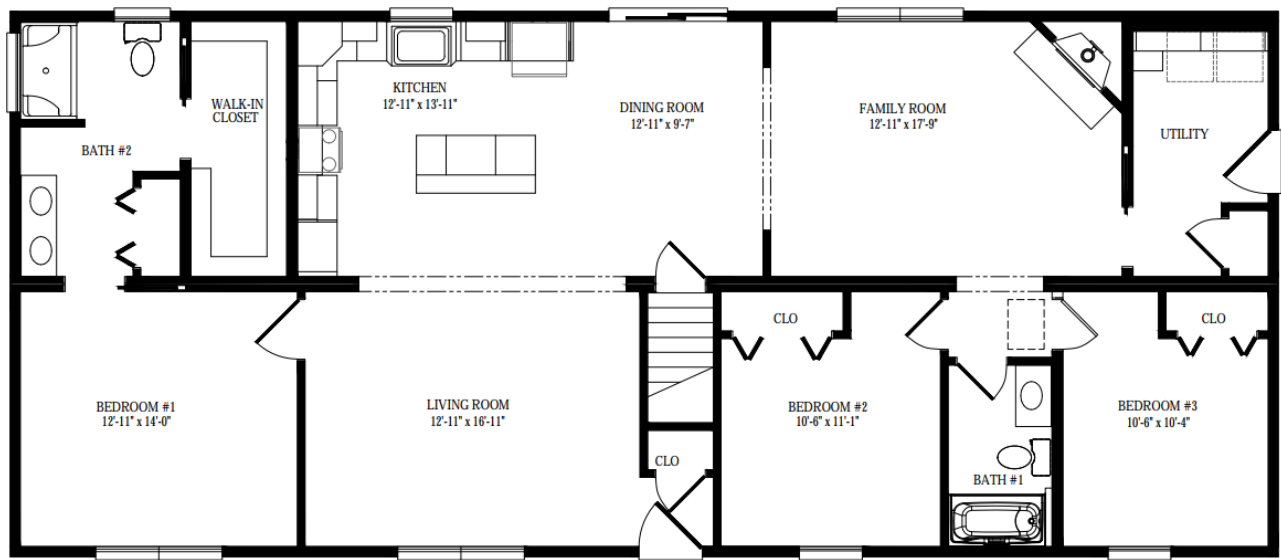

ShowcaseHomesOfMaine.com

"Custom Modular Home Builder"