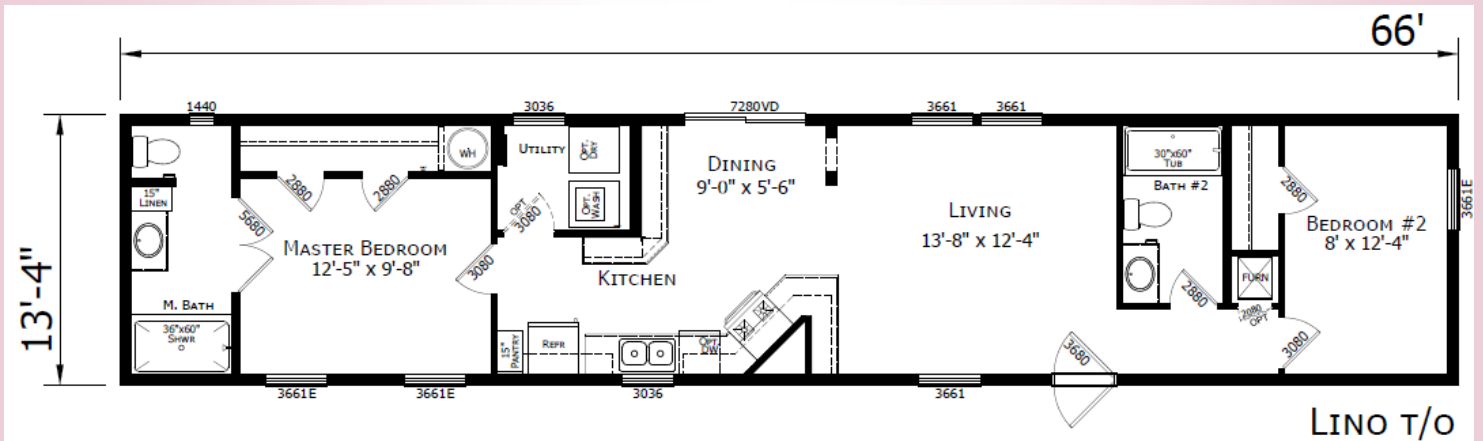

# REDMAN 46627 PATIO DOOR

**\$86,414 AS SHOWN**

**\$86,414**

**ShowcaseHomesOfMaine.com**

**"Custom Modular Home Builder"**