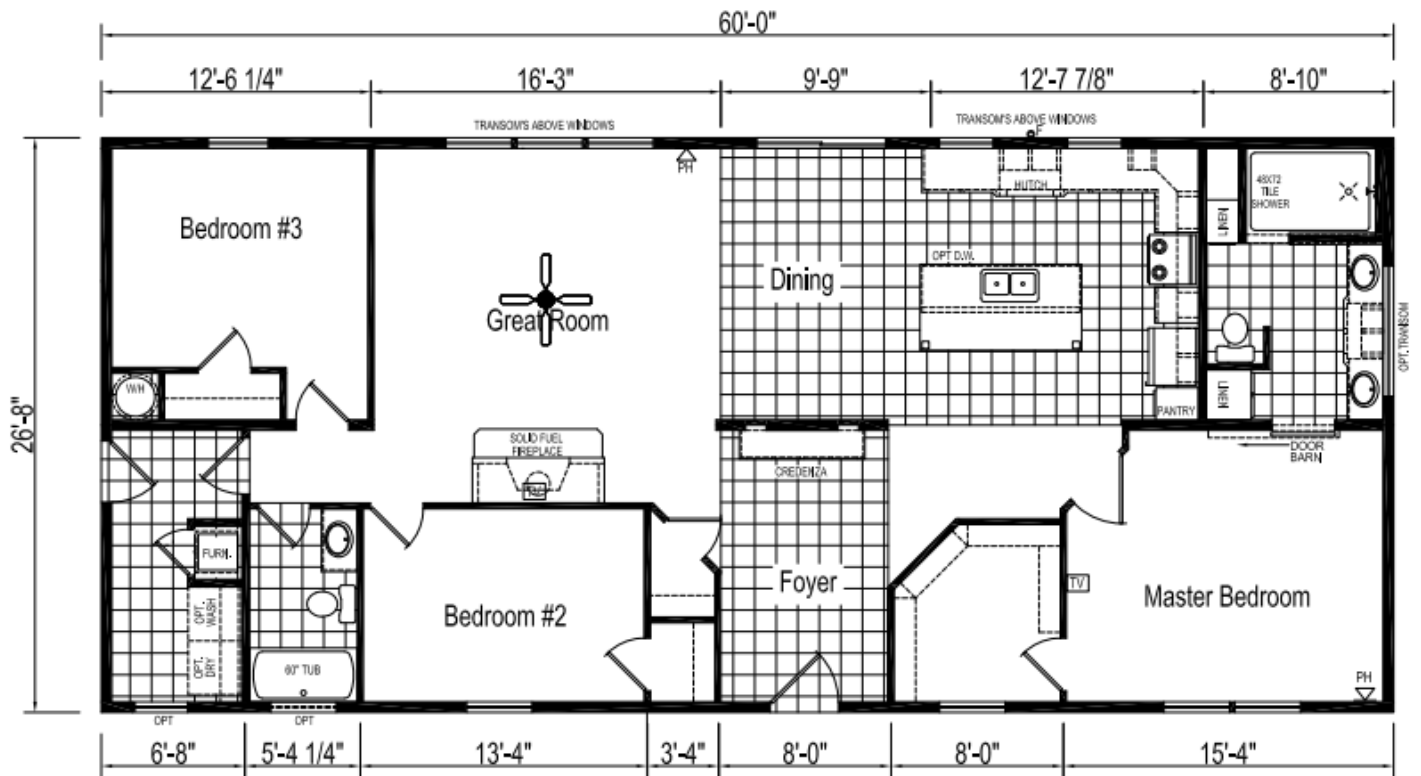

# EAGLE RIVER 64J737

\*Model Pricing Subject to Change Without Notice Due to Market Volatility

**\$173,688 AS SHOWN**