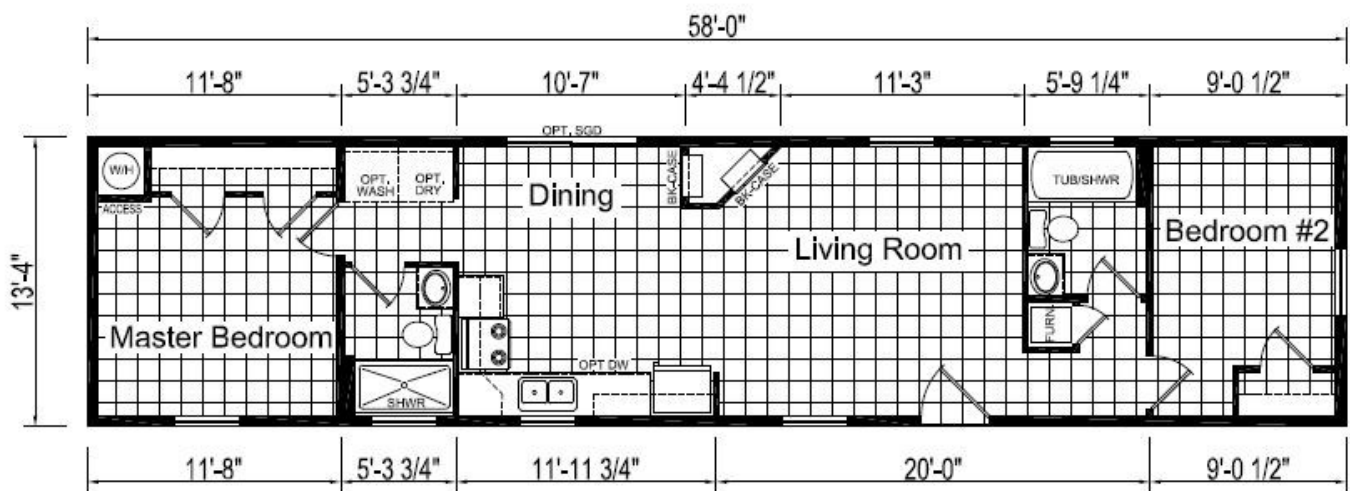

# EAGLE RIVER 62F618HS

718 Wilson St  
Brewer, ME 04412  
(207) 989-2337

\*Model Pricing Subject to Change Without  
Notice Due to Market Volatility

**\$79,643 AS SHOWN**