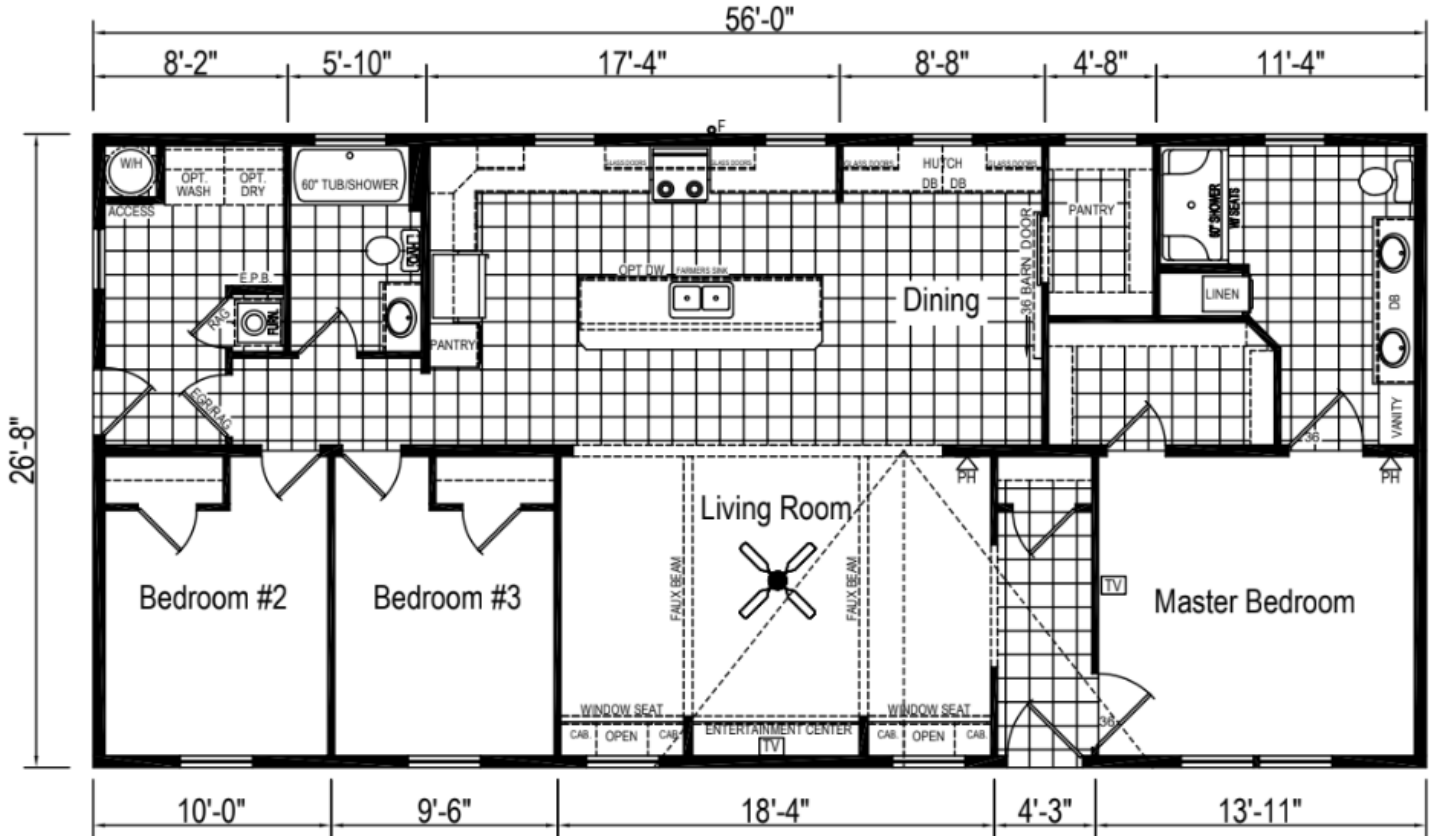

# EAGLE RIVER 60J1071

\*Model Pricing Subject to Change Without Notice Due to Market Volatility

**\$159,601 AS SHOWN**

**\$159,601**

**ShowcaseHomesOfMaine.com**

**"Custom Modular Home Builder"**