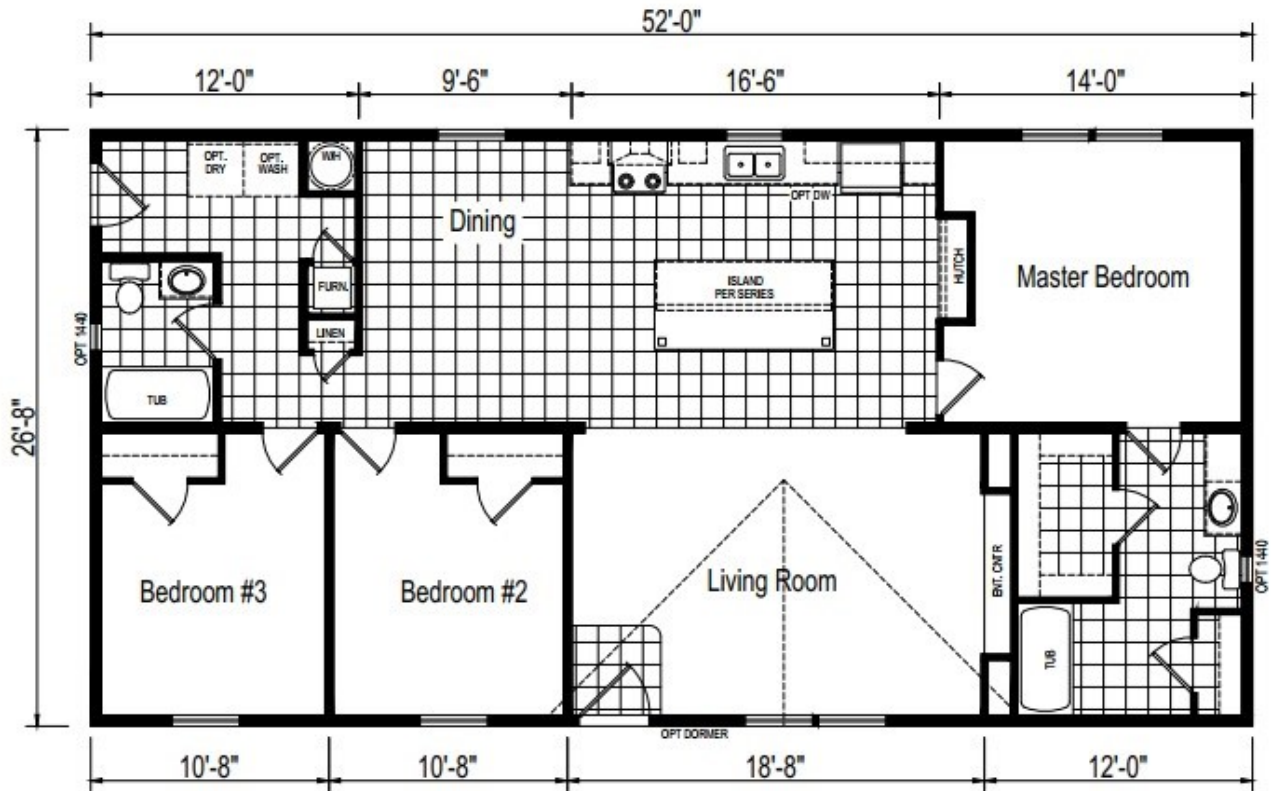

EAGLE RIVER 56J600

*Model Pricing Subject to Change Without Notice Due to Market Volatility

\$153,258 AS SHOWN

\$153,258

ShowcaseHomesOfMaine.com

"Custom Modular Home Builder"

OPTIONS

BASE PRICE - Eagle River 56J600

\$136,909.00

Options:

Maine Package: 40LB Roof (16" O.C.), OSB Sheathing, Ice & Water Shield Whole Roof, Furnace Stack Extension, Furnace Safety Switch, Smoke/CO2 Detectors, Well Circuit Conduit, Wind Wrap	\$4,867.00
Mosaic Tile Backsplash in Kitchen	\$665.00
Double Eave Dormer	\$865.00
Deluxe Siding Upgrade - Shadow Gray	\$780.00
R22 Floor Insulation	\$399.00
R19 Wall Insulation (2"x6" Walls)	STD
R30 Roof Insulation	\$299.00
White Wall Mount Heat Registers	\$50.00
Linoleum Flooring Throughout	\$299.00
Matching Floor Transition Strip @ Mateline	\$132.00
Black Appliance Package (18 cu ft fridge, gas range, dishwasher, microwave over range) *Please note that appliances may not be available at time of order due to widespread shortages; see your sales rep for details	\$984.00
Storm Doors - Installed @ Front and Side Door	\$558.00
Sliding Glass Door @ Dining Room	\$750.00
100AMP Long Box Breaker Panel	\$60.00
Ceiling Fan @ Living Room	\$196.00
All bedrooms pre-wired for customer-supplied ceiling fans; house ships with factory-installed surface mount lights	\$225.00
Can lights @ kitchen	\$102.00
(2) TV Jacks (Master BR and Living Room)	\$50.00
(2) Stem Lights @ Island	\$130.00
(2) Exterior Water Faucets	\$110.00
Ceramic Tile Shower w/ Glass Insert @ Master Bath	\$3,344.00
Stainless Steel Farmers Sink	\$739.00
Single Lever Faucets	\$100.00
Wood Cabinet Doors & Stiles	\$595.00
(2) Glass Inserts for Cabinet Doors	\$50.00
Water Shut Off Valves Throughout	STD
Porcelain Sinks	STD
40 Gallon Elec Water Heater	STD