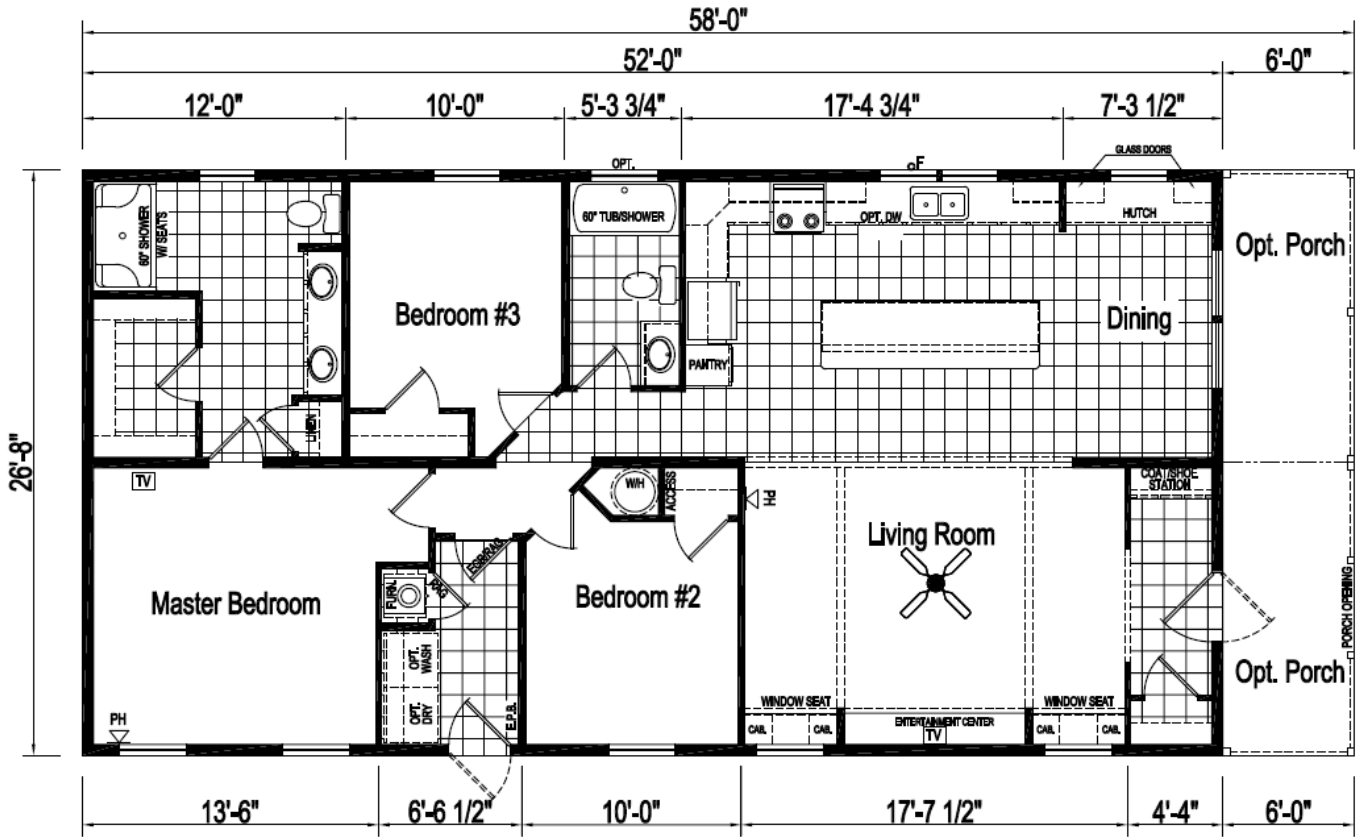

EAGLE RIVER 56J1068

PORCH MODEL

*Model Pricing Subject to Change Without Notice Due to Market Volatility

\$157,212 AS SHOWN

\$157,212

ShowcaseHomesOfMaine.com

"Custom Modular Home Builder"

OPTIONS

BASE PRICE - Eagle River 56J1068

\$137,887.00

Options:

Maine Package: 40LB Roof (16" O.C.), OSB Sheathing, Ice Guard, Furnace Stack Extension, Furnace Safety Switch, Smoke/CO2 Detectors, Well Circuit Conduit, Wind Wrap	\$5,547.00
Hickory Flat Panel Cabinets w/ Real Wood Doors and Stiles	\$790.00
6 Foot Porch with White Vinyl Railings	\$5,850.00
Tile Backsplash (One Row)	\$394.00
Rounded Edge "Rivergold" Kitchen Counters	\$115.00
Rounded Edge "Knotty Maple" Island Top	\$45.00
Dublin Green Deluxe Vinyl Siding w/ White Corners	\$840.00
R-22 Floor Insulation	\$399.00
R-19 Wall Insulation (2"x6" Walls)	STD
R-30 Roof Insulation	\$299.00
White Wall Mount Heat Registers	\$50.00
Black Appliance Package (18 cu ft fridge, gas range, dishwasher, microwave over range) *Please note that appliances may not be available at time of order due to widespread shortages; see your sales rep for details	\$984.00
Storm Doors @ Front and Rear Exterior Doors	\$558.00
Extra Interior Door @ Utility Room	\$135.00
Transom Window @ Hall Bath	\$90.00
100 AMP Long Box Electrical Panel	\$60.00
Extra Interior Receptacle - Living Room Floor	\$125.00
Ceiling Fan @ Living Room	\$196.00
(8) Additional Recess Cans	\$357.00
(2) Phone Jacks	\$50.00
(2) Cable TV Jacks	\$25.00
(3) Stem Lights @ Island	\$195.00
40 Gallon Elec Water Heater	STD
Water Shut-Offs @ All Fixtures	STD
Exterior Water Faucet	\$55.00
1PC 60" Shower w/ Door @ Master Bath	\$279.00
Tub Drape @ Hall Bath	\$60.00
Single Lever Metal Faucet Package	\$150.00
Stainless Steel Farm Sink w/ Spring Faucet	\$349.00
Adjustable Overhead Kitchen Cabinet Shelves	\$60.00
Coat & Shoe Station w/ Knotty Maple Top	\$35.00
Glass Insert for Cabinet Doors (2)	\$50.00
(2) Faux Wood Beams	\$658.00
Bench Seat	\$390.00
Cornice Boards @ Living Room Windows	\$135.00