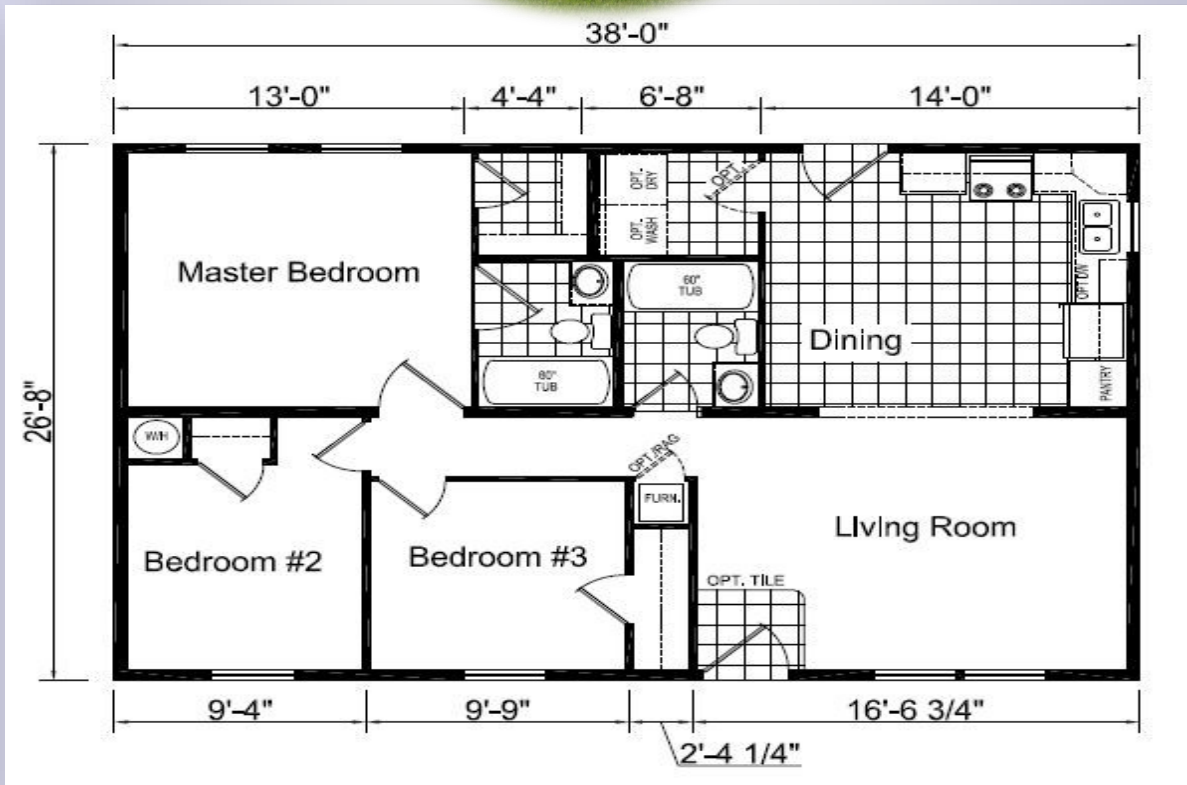

EAGLE RIVER HOMES