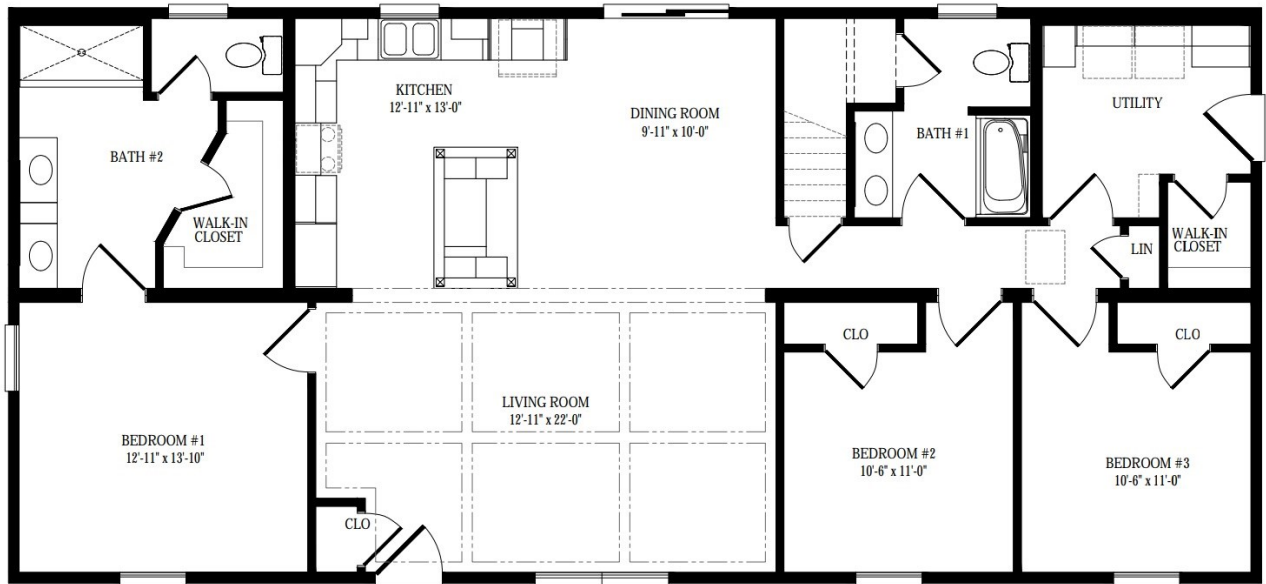

Base	\$237,365	Color Matched Refrigerator End Panel	\$348
R49 Ceiling Insulation	\$3,300	Specialty Cabinets Over Fridge - (2) W121824	\$437
9/12 Non-Storage Rafter Roof 16" O.C.	\$1,264	90" Pantry Cabinet w/ Shelf Kit	\$1,683
16'6" x 7'8" Cased Opening @ Living Room	\$1,975	Specialty Cabinet Over Range - W301515	\$313
Power Panel Coil Extension	\$614	3"x6" Ceramic Tile Backsplash - Daltile Arctic White	\$1,485
Prep for Thermostat for 2nd Heat Zone	\$37	Specialty Cabinet Over Fridge - WSC1818 Wine Storage Cabinet	\$526
Recess Power & HDMI for Wall Mount TV	\$232	Base End Panel @ Dishwasher - BEPF6-34	\$222
Heirloom Bronze Lighting Package	\$30	Corian Counters and Island Top @ Kitchen - Platinum w/ Double Round Over Edge	\$3,019
(7) 5" LED Recess Can Lights	\$448	GE Slate Finish Appliance Package Allowance	\$6,000
Box, Blocking, Wiring for Paddle Fan @ Master BR	\$48	Base and Wall Cabinets @ Laundry Room	\$1,555
Heriloom Bronze Ceiling Lights @ Bed 2, Bed 3	\$254	84" Utility Cabinet w/ Shelf Kit @ Laundry Room	\$1,309
(2) Heirloom Bronze Pendant Lights @ Kitchen	\$271	Wilsonart Postform Counters @ Laundry Room	\$60
Additional Exterior Light @ Front Door	\$63	60" Comfort Height Double Vanity w/ Cultured Marble Top @ Hall Bath	\$1,176
Dimmer Switches @ Living Room, Dining Room	\$71	(2) Oil Rubbed Bronze Moen Brantford 6610 Faucets @ Hall Bath	\$356
Certainteed Mainstreet Siding Deluxe Color Upgrade - Forest Green w/ Cedar Impressions @ Gable Ends	\$817	48"x36" Plate Mirror w/ Molding & Heirloom Bronze Light @ Hall Bath	\$278
Creek Ledge Stone Siding @ Front Porch	\$4,455	Oil Rubbed Bronze Moen Eva T2133 & 2570 Tub Shower Faucet @ Hall Bath	\$180
Ice & Water Shield Entire Roof	\$1,040	Comfort Height Elongated Bowl Mansfield Toilet @ Both Bathrooms	\$228
Aluminum Fascia w/ 1"x3" Shadow Board	\$132	(2) 36" Comfort Height Vanity Sink Bases w/ Bank of Drawers and Cultured Marble Top @ Master Bath	\$2,195
6" Supercorner White Corner Posts - Colonial White	\$253	(2) Oil Rubbed Bronze Moen Brantford 6610 Faucets @ Hall Bath	\$356
Safety Glass Window @ Master Bath	\$122	60"x36" Plate Mirror w/ Molding & Heirloom Bronze Light @ Master Bath	\$389
3" Lineals @ Front & Side Elevations	\$2,160	72"x36" Ceramic Tile Shower 12"x12" Severino Cenere Fog w/ (2) 12"x12" Tile Niche	\$10,076
Therma Tru S4814XC-SDLF1 Craftsman Front Door	\$1,674	Oil Rubbed Bronze Moen Eva T2132 & 2570 Shower Faucet	\$377
Aged Bronze Locksets and Hinges, Exterior Doors	\$138	Additional Broan Fan/Light @ Water Closet	\$196
Harvey 6068 Patio Door w/ Screen	\$1,985	(2) 5" Recess LED Can Lights @ Master Bath	\$151
Craftsman Style 3-Panel Interior Doors	\$1,832	Reverse Gable Porch: 22'x6'; PT Construction with TREX Composite Decking, White Posts, RDI White Vinyl Railings with Black Balusters, Cedar Impressions Shakes on Dormer	\$32,560
36" Wide Interior Doors	\$223		
Colonial Style White Finger Joint Pine Trim - 3.25" Casing, 5.25" Base	\$3,680		
Aged Bronze Passage Locksets and Hinges, Interior Doors	\$652		
Coffered Ceiling @ Living Room - 1"x6" Pine, 3 5/8" Pine Crown, and Inside/Outside Corner Blocks	\$7,689		
4 5/8" Pine Crown Molding @ Kitchen, DR, Hall	\$453		
Shaw Pro Series Luxury Vinyl Plank Flooring @ Kitchen, DR, LR, Hall, and Closet	\$5,706		
48"x96" Kitchen Island w/ Bookcase, V-Groove Backer Panel, (4) Decorative Spindle Furniture Legs	\$5,048	Option Total:	\$112,141