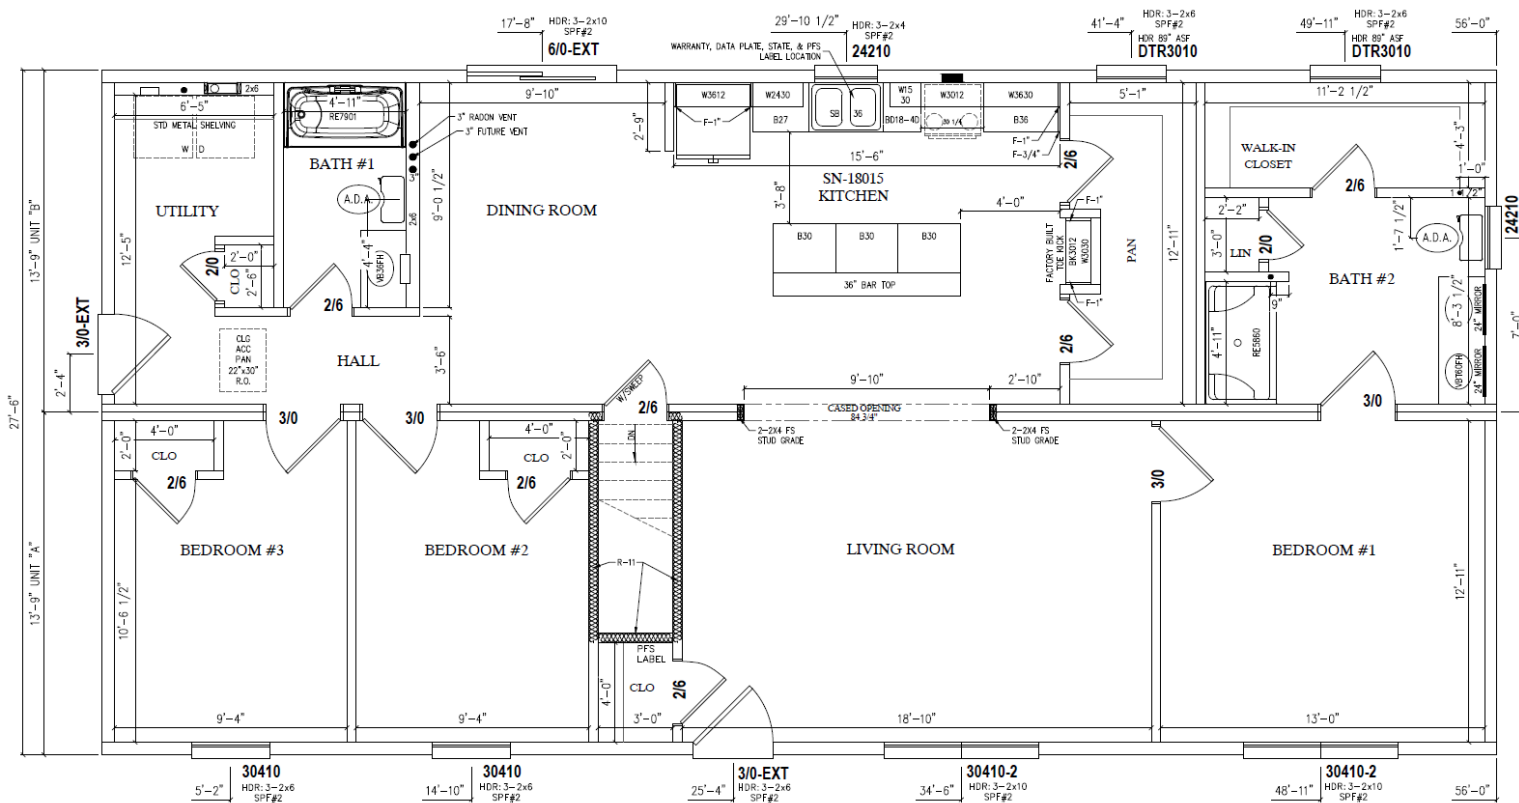

MIDDLEBROOK RANCH

\$228,052 AS SHOWN

*Model Pricing Subject to Change Without Notice Due to Market Volatility

Starting Price \$213,404

1,540 SQ FT.

\$228,052

ShowcaseHomesOfMaine.com

"Custom Modular Home Builder"

Base

R-49 Ceiling Insulation	\$3,080
Cable TV Jacks (4)	\$108
Recess Can Lights @ Kitchen (4)	\$256
LED Light @ Foyer Closet	\$16
Pendant Lights @ Kitchen Island (3)	\$407
Surface Mount Ceiling Lights @ All Bedrooms	\$318
Prep for Fan/Light @ Living Room	\$78
Surface Mount Ceiling Lights @ Pantry and WIC	\$110
Certainteed Mainstreet Autumn Red Siding	\$778
6" White Super Corners	\$253
Harvey Double Hung Low E Windows	\$373
Harvey Transom Windows @ WIC & Pantry w/ GBG	\$1,393
Painted Slabs @ Exterior Doors - Black Emerald	\$225
2 Panel Square Top Interior Doors	\$101
All Interior Doors 36" w/ 7/16" x 1 3/8" Door Stop	\$149
Kitchen Appliance Allowance	\$4,500
Wolf "Grantley" Painted Cabs *Differs from display model, see your sales rep for details	\$266
Basalt Slate Corian Kitchen Counters & Bar Top	\$346
Wolf "Grantley" Painted Bookshelf by Pantry	\$115
Wolf "Grantley" Painted Bathroom Vanities	\$870
Cultured Marble Vanity Tops in Deluxe Color	\$401
Comfort Height, Elongated Toilets	\$154
LED Lighted Mirrors @ Master Bath	\$351
Option Total	\$14,648
	\$228,052