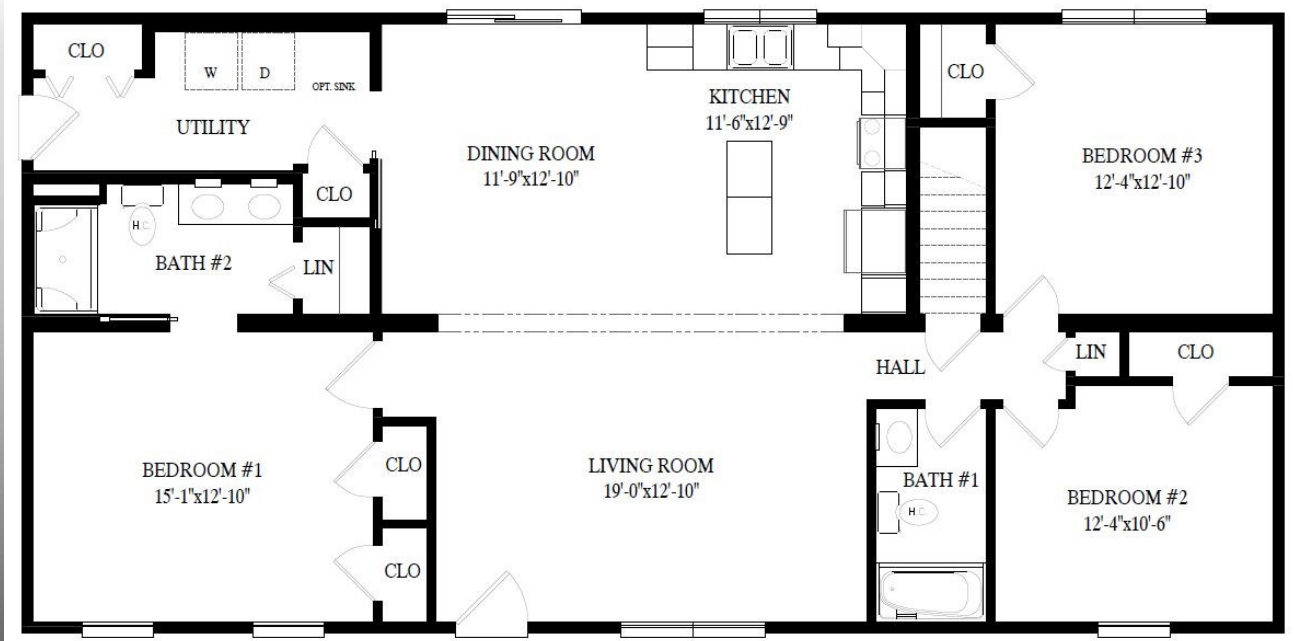

ShowcaseHomesOfMaine.com

"Custom Modular Home Builder"