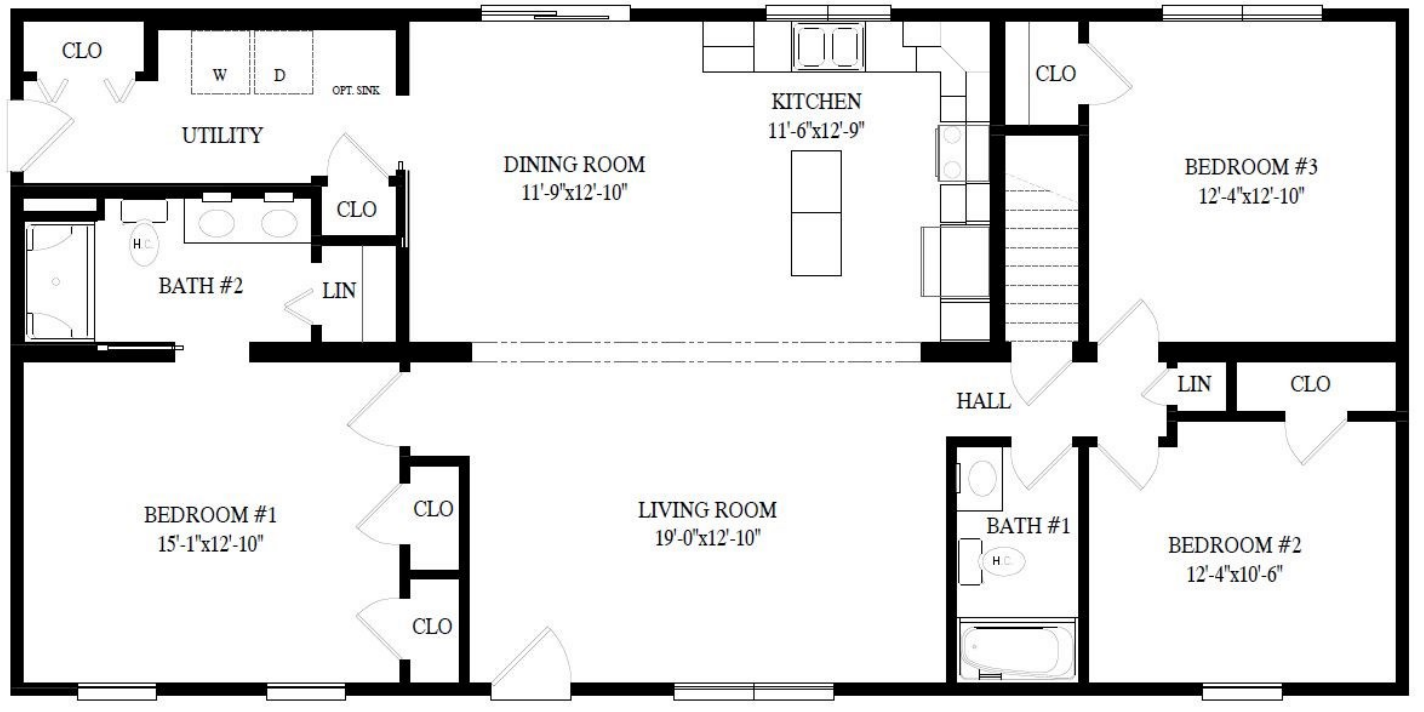

<b>Base</b>	<b>\$213,404</b>	Bi-Fold Closet Door	\$79
R-49 Ceiling Insulation	\$3,080	36" Wide Interior Doors @ Bedrooms	\$112
Decorative Dormer @ Front Elevation	\$4,207	Tray Ceilings & Built Up Ceiling Framing	\$743
Utility Tub & Moen Chrome Faucet @ Utility Room	\$476	Crown Molding @ Kitchen Tray	\$135
RG6 TV Jacks (4)	\$108	Crown Molding @ Bedroom Tray	\$251
Recessed Media Box w/ HDMI & Power for Wall-Mount TV @ Living Room	\$588	Shaw Designer Plank Flooring @ Living Room	\$2,648
Additional Thermostat Prep for 2nd Heat Zone	\$37	Spring Valley Maple Square Cabinets with Graphite Painted Finish	\$7,691
Under Cabinet LED Lighting @ Kitchen	\$465	Pull-Out Wastebasket Base Cabinet	\$790
Box, Blocking, and Switches for Ceiling Fan/Light @ Living Room and Master Bedroom (Fans Not Included)	\$157	90" Tall Utility Cabinet w/ Shelf Kit	\$1,446
Surface Mount Light Installed @ Master Bedroom over Ceiling Fan Box	\$35	Island End-Cap Bookcase	\$1,013
Ceiling Lights ILO Switched Outlets @ Bed 2 & Bed 3	\$212	Corian Countertop and Island Top - Platinum	\$2,631
5" Recess Can Lights (4)	\$256	Corian Double Bowl Sink	\$840
Certainteed Main Street Double 4 Vinyl Siding Deluxe Color - Flagstone	\$692	3"x6" Daltile Ceramic Tile Backsplash - Arctic White	\$3,182
6" "Super Corner" Colonial White Corner Posts	\$253	Stainless Steel Kitchen Appliance Package	\$5,286
1x3 Shadow Board with Stepped Aluminum Fascia	\$1,476	Elongated Comfort Height Toilets, w/ Soft Close	\$228
Ice & Water Shield Entire Roof	\$824	Nickel Bath Accessories	\$218
Harvey Slimline Double Hung Vinyl Windows, Low E	\$480	Bypass Shower Doors @ Master Bath	\$787
Exterior 9-Lite Doors w/ Vinyl Jamb & Brickmold	\$1,989	<b>Option Total</b>	<b>\$46,858</b>
Harvey Vinyl Patio Door @ Dining Room, Keyed Alike	\$2,058		
Solid Core 6 Panel Interior Doors	\$1,000		
Pocket Door & Framing @ Master Bath	\$385		
			<b>\$260,262</b>