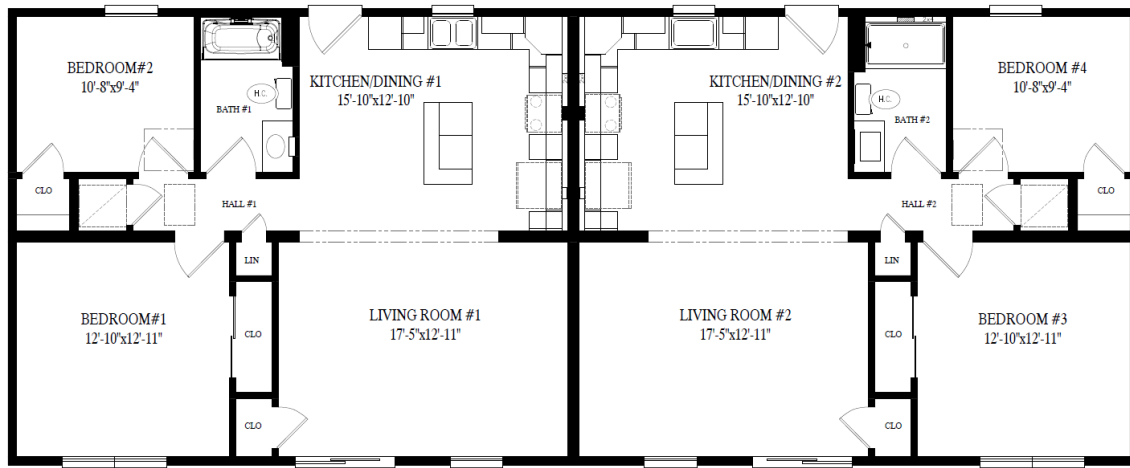

Base:	$270,888	Owner Unit Deluxe Upgrades	
Raise Wall Openings to 90" - Kitchen to Living Room	$889	Bronze Lighting Package	$30
Fire Stop Wall for Attic (Code Requirement)	$1,857	Ceiling Lights Installed Over Fan/Light Prep @ Bedrooms and Living Room (Bronze Finish)	$125
Ceiling Lights Installed Over Fan/Light Prep @ Bedrooms and Living Room (Nickel Finish)	$104	Bronze Lockset & Hinges for Exterior Door	$41
Ceiling Fan/Light Prep (Box, Blocking, Wiring, Switches) @ All Bedrooms and Living Rooms	$470	Recessed 5 Panel Interior Doors	$1,277
Additional Thermostat Wire	$37	Bronze Lever Sets for Interior Doors	$218
(8) Recess Can Lights (4 Per Unit)	$511	Crown Molding @ Kitchen, Dining Rm, Hallway, Bedrooms	$455
(2) Additional Hallway Surface Mount Lights (1 Per Unit)	$213	Craftsman Style Trim Package w/ 5/4"x6" Header & 1"x4" Legs	$3,866
(2) LED Recess Lights @ Laundry Area (1 Per Unit)	$147	Shaw Vinyl Plank Flooring Throughout	$7,130
(2) LED Recess Lights @ Bedroom 2 & Bedroom 4 Closets	$80	Kitchen Appliance Allowance	$4,500
6" Corner Posts	$253	Graphite Painted Kitchen Island Cabinets	$208
Harvey Slimline Double Hung Low-E Windows w/ GBG	$1,622	Basalt Painted Trash Can Pull-Out Base Cabinet	$33
Harvey 3" Lineals	$2,400	Basalt Painted Kitchen Cabinets	$725
(2) Harvey Sliding Glass Doors (1 Per Unit)	$1,358	Basalt Painted Utility Cabinet w/ Shelf Kit	$1,437
Harvey 3" Lineals @ Sliding Glass Doors	$1,088	Fresh Linen Quartz Kitchen & Bath Counters w/ Eased Edge	$4,621
Satin Nickel Lever Sets for Interior Doors	$218	White Ceramic Tile Kitchen Backsplash	$1,524
Cased Opening from Living Room to Kitchen (Both Units)	$456	Stainless Undermount Kitchen Sink	$294
Kitchen Appliance Allowance	$4,500	Moen Black Single Handle Faucet	$443
Cotton White Painted Cabinets @ Kitchen	$2,407	Basalt Painted Bathroom Vanity	$12
Cotton White Painted Trash Can Pull-Out Base Cabinet	$129	Rectangular Undermount Bathroom Sink	$269
Cotton White Painted Utility Cabinet w/ Shelf Kit	$1,610	Moen Two Handle Bronze Bathroom Faucet	$579
Crescent Edge Formica Counter Tops w/ Deluxe Color	$550	24x36 LED Lighted Bathroom Mirror	$205
Moen Chrome Single Lever Faucet w/ Sprayer	$101	60" Ceramic Tile Shower w/ White Floor Pan & Recessed Shelf Niche	$4,903
Wiring and Vent Microwave (Both Units)	$412	Moen Bronze Shower Faucet	$377
Electric Range Prep 220v (Both Units)	$696	Waterproof Can Light @ Shower	$76
Plumbing Prep for Fridge Waterline (Both Units)	$130	Total Owner Unit Upgrades:	$33,348
Cotton White Painted Bathroom Vanity	$97	Total Options:	$56,393
Elongated Bowl Toilets w/ Soft Close Lids (Both Units)	$228		
Panasonic Bathroom Fans w/ Motion Sensors (Both Units)	$482		$327,281