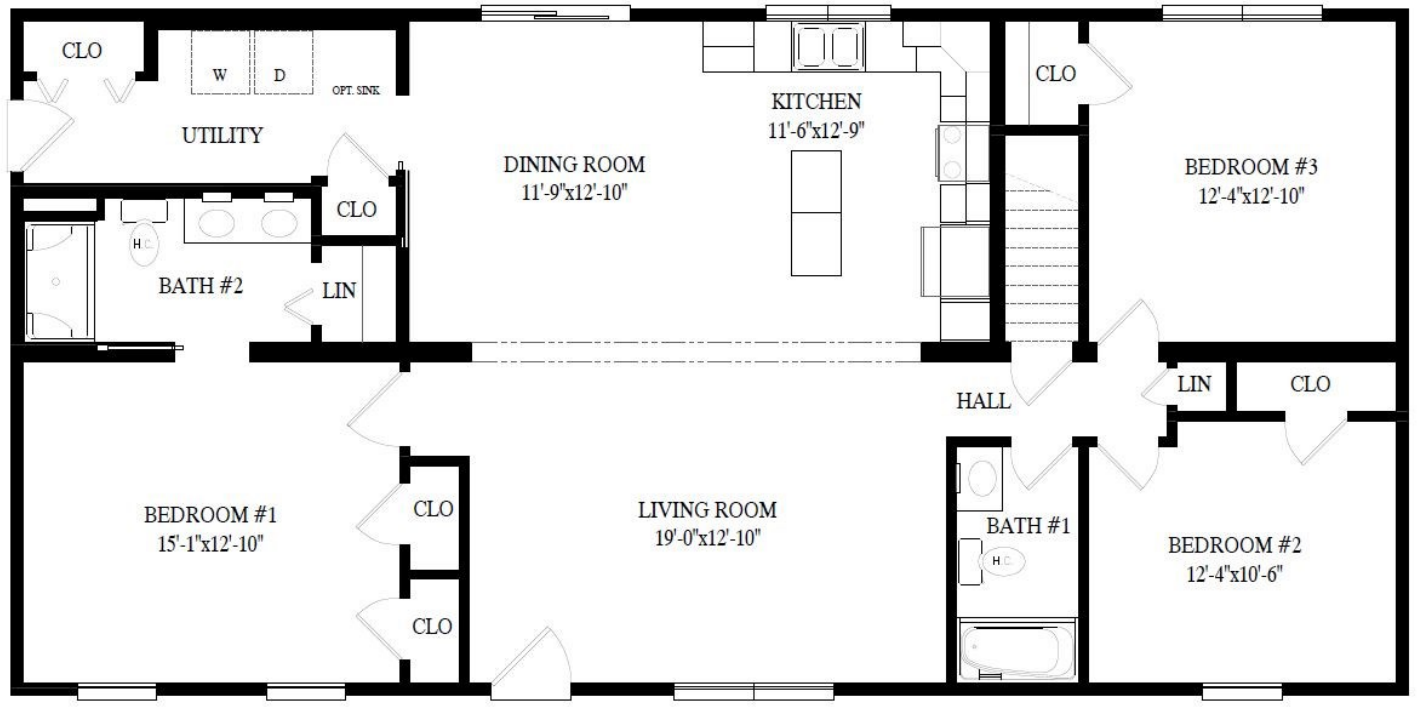

LYCOMING RANCH

\$259,247 AS SHOWN

Starting Price \$206,612

1,540 SQ FT.

*Model Pricing Subject to Change Without Notice Due to Market Volatility

ShowcaseHomesOfMaine.com

"Custom Modular Home Builder"

Base	\$206,612		
R-49 Ceiling Insulation	\$3,080	Bi-Fold Closet Door	\$79
Decorative Dormer @ Front Elevation	\$4,351	36" Wide Interior Doors @ Bedrooms	\$112
Utility Tub & Moen Chrome Faucet @ Utility Room	\$476	Tray Ceilings & Built Up Ceiling Framing	\$675
RG6 TV Jacks (4)	\$108	Crown Molding @ Kitchen Tray	\$135
Recessed Media Box w/ HDMI & Power for Wall-Mount TV @ Living Room	\$531	Crown Molding @ Bedroom Tray	\$251
Additional Thermostat Prep for 2nd Heat Zone	\$37	Shaw Designer Plank Flooring @ Living Room	\$2,648
Under Cabinet LED Lighting @ Kitchen	\$465	Spring Valley Maple Square Cabinets with Graphite Painted Finish	\$7,684
Box, Blocking, and Switches for Ceiling Fan/Light @ Living Room and Master Bedroom (Fans Not Included)	\$157	Pull-Out Wastebasket Base Cabinet	\$790
Surface Mount Light Installed @ Master Bedroom over Ceiling Fan Box	\$35	90" Tall Utility Cabinet w/ Shelf Kit	\$1,446
Ceiling Lights ILO Switched Outlets @ Bed 2 & Bed 3	\$212	Island End-Cap Bookcase	\$977
5" Recess Can Lights (4)	\$256	Corian Countertop and Island Top - Platinum	\$2,631
Certainteed Main Street Double 4 Vinyl Siding Deluxe Color - Flagstone	\$692	Corian Double Bowl Sink	\$840
6" "Super Corner" Colonial White Corner Posts	\$253	3"x6" Daltile Ceramic Tile Backsplash - Arctic White	\$3,182
1x3 Shadow Board with Stepped Aluminum Fascia	\$1,476	Stainless Steel Kitchen Appliance Package	\$5,286
Ice & Water Shield Entire Roof	\$824	Elongated Comfort Height Toilets, w/ Soft Close	\$228
Harvey Slimline Double Hung Vinyl Windows, Low E	\$6,281	Nickel Bath Accessories	\$218
Exterior 9-Lite Doors w/ Vinyl Jamb & Brickmold	\$1,989	Bypass Shower Doors @ Master Bath	\$787
Harvey Vinyl Patio Door @ Dining Room, Keyed Alike	\$2,058	Option Total	\$52,635
Solid Core 6 Panel Interior Doors	\$1,000		
Pocket Door & Framing @ Master Bath	\$385		\$259,247