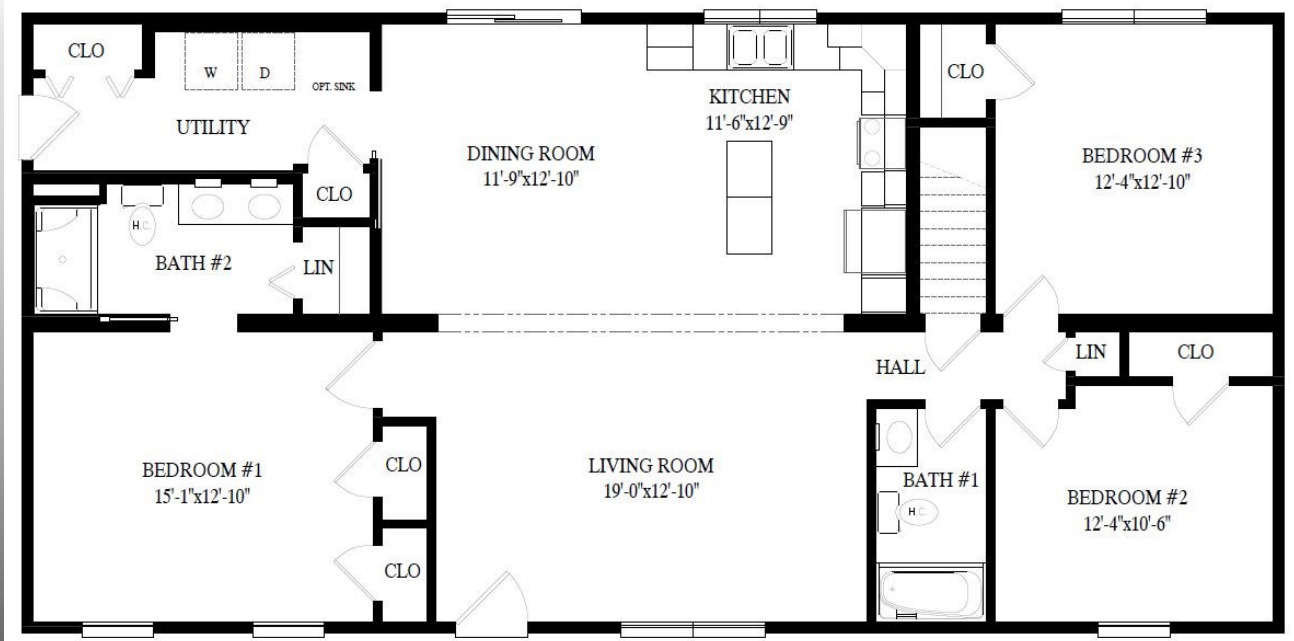

LYCOMING RANCH

\$259,247 AS SHOWN

Starting Price \$206,612

1,540 SQ FT.

*Model Pricing Subject to Change Without Notice Due to Market Volatility

ShowcaseHomesOfMaine.com

"Custom Modular Home Builder"

Base	\$206,612		
R-49 Ceiling Insulation	\$3,080	Bi-Fold Closet Door	\$79
Decorative Dormer @ Front Elevation	\$4,351	36" Wide Interior Doors @ Bedrooms	\$112
Utility Tub & Moen Chrome Faucet @ Utility Room	\$476	Tray Ceilings & Built Up Ceiling Framing	\$675
RG6 TV Jacks (4)	\$108	Crown Molding @ Kitchen Tray	\$135
Recessed Media Box w/ HDMI & Power for Wall-Mount TV @ Living Room	\$531	Crown Molding @ Bedroom Tray	\$251
Additional Thermostat Prep for 2nd Heat Zone	\$37	Shaw Designer Plank Flooring @ Living Room	\$2,648
Under Cabinet LED Lighting @ Kitchen	\$465	Spring Valley Maple Square Cabinets with Graphite Painted Finish	\$7,684
Box, Blocking, and Switches for Ceiling Fan/Light @ Living Room and Master Bedroom (Fans Not Included)	\$157	Pull-Out Wastebasket Base Cabinet	\$790
Surface Mount Light Installed @ Master Bedroom over Ceiling Fan Box	\$35	90" Tall Utility Cabinet w/ Shelf Kit	\$1,446
Ceiling Lights ILO Switched Outlets @ Bed 2 & Bed 3	\$212	Island End-Cap Bookcase	\$977
5" Recess Can Lights (4)	\$256	Corian Countertop and Island Top - Platinum	\$2,631
Certainteed Main Street Double 4 Vinyl Siding Deluxe Color - Flagstone	\$692	Corian Double Bowl Sink	\$840
6" "Super Corner" Colonial White Corner Posts	\$253	3"x6" Daltile Ceramic Tile Backsplash - Arctic White	\$3,182
1x3 Shadow Board with Stepped Aluminum Fascia	\$1,476	Stainless Steel Kitchen Appliance Package	\$5,286
Ice & Water Shield Entire Roof	\$824	Elongated Comfort Height Toilets, w/ Soft Close	\$228
Harvey Slimline Double Hung Vinyl Windows, Low E	\$6,281	Nickel Bath Accessories	\$218
Exterior 9-Lite Doors w/ Vinyl Jamb & Brickmold	\$1,989	Bypass Shower Doors @ Master Bath	\$787
Harvey Vinyl Patio Door @ Dining Room, Keyed Alike	\$2,058	Option Total	\$52,635
Solid Core 6 Panel Interior Doors	\$1,000		
Pocket Door & Framing @ Master Bath	\$385		\$259,247