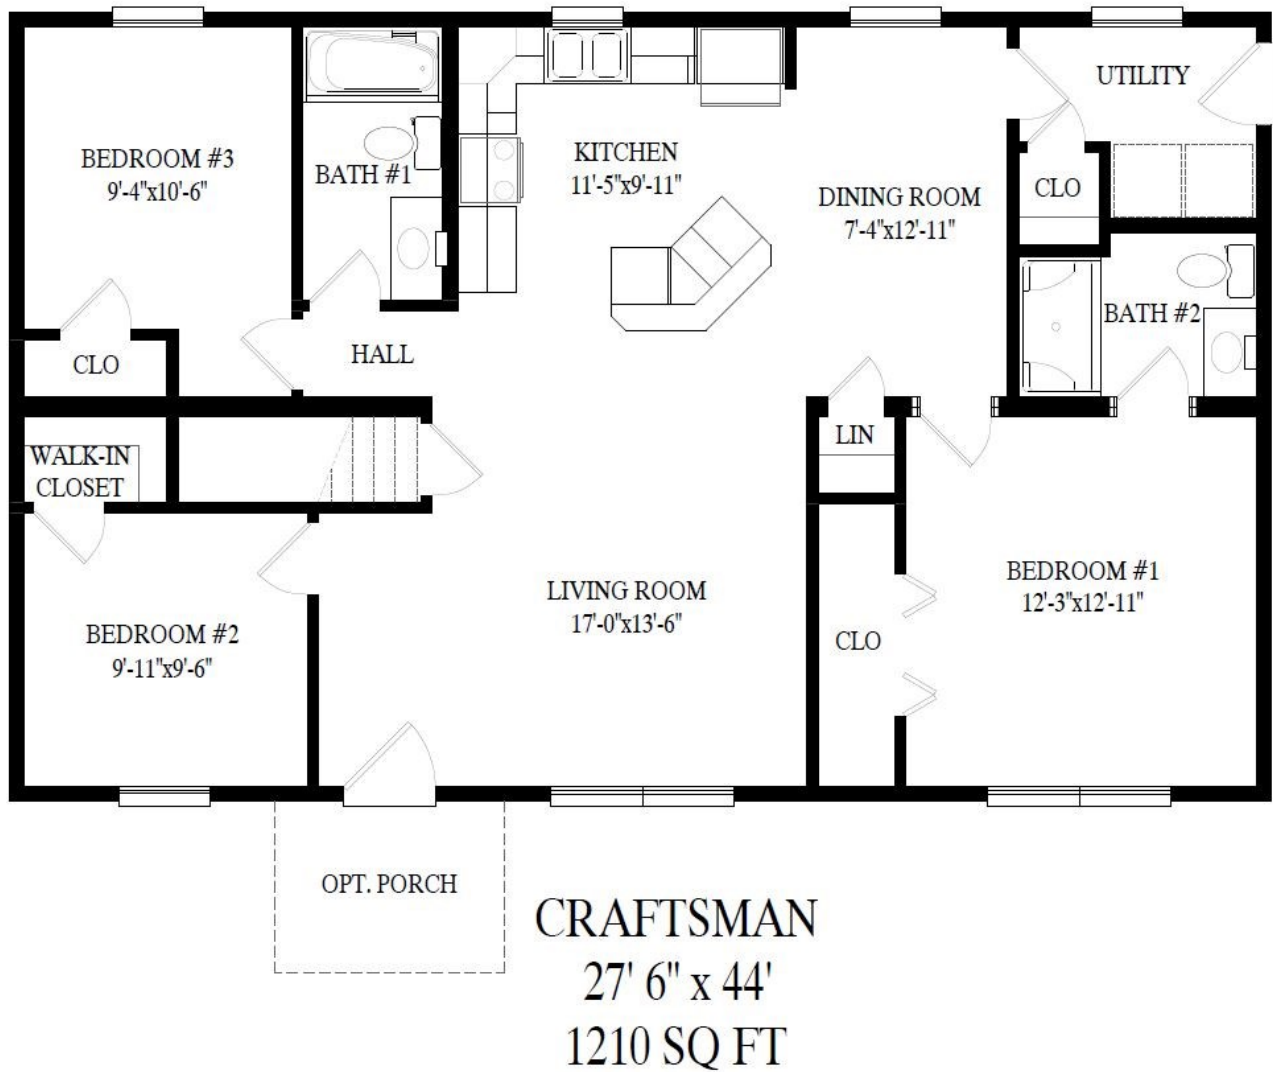

CRAFTSMAN RANCH

\$204,909 AS SHOWN

Starting Price \$194,334

1,210 SQ FT.

*Model Pricing Subject to Change Without Notice Due to Market Volatility

ShowcaseHomesOfMaine.com

"Custom Modular Home Builder"

Craftsman 27'-6" x 44' Ranch BASE PRICE \$194,334

Options:

Fan Preps LR, All Bedrooms (4)	\$313
Siding DLX Color Spruce	\$605
36" Interior Doors IPO STD (3)	\$112
Painted Maple Cabinets	\$3,274
Countertops DLX Color Typhoon Ice, w/ Matching Bar Top	\$402
Appliance PKG: Fridge GFE24JS (Ice Maker Included), Electric Range JB645R, Dishwasher GDF510PS, Microwave JVM3162R	\$5,795
Soft Close Toilet Seats	<u>\$74</u>