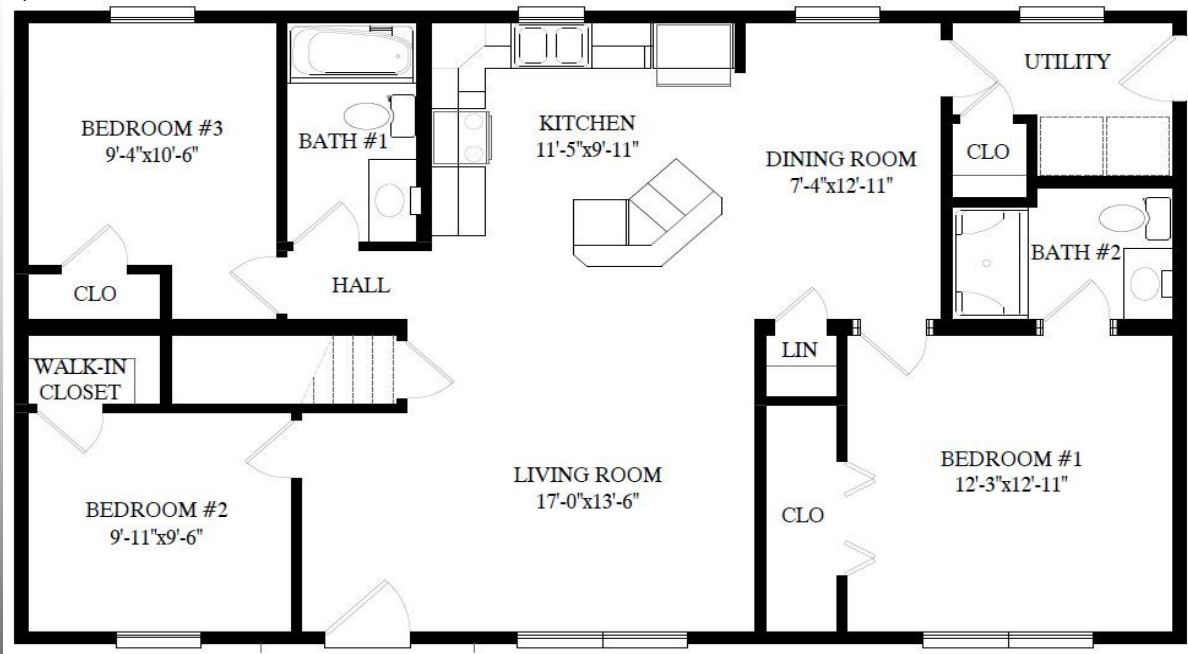

CRAFTSMAN RANCH

\$204,909 AS SHOWN

Starting Price \$194,334

1,210 SQ FT.

*Model Pricing Subject to Change Without Notice Due to Market Volatility

ShowcaseHomesOfMaine.com

"Custom Modular Home Builder"

Craftsman 27'-6" x 44' Ranch BASE PRICE \$194,334

Options:

Fan Preps LR, All Bedrooms (4)	\$313
Siding DLX Color Spruce	\$605
36" Interior Doors IPO STD (3)	\$112
Painted Maple Cabinets	\$3,274
Countertops DLX Color Typhoon Ice, w/ Matching Bar Top	\$402
Appliance PKG: Fridge GFE24JS (Ice Maker Included), Electric Range JB645R, Dishwasher GDF510PS, Microwave JVM3162R	\$5,795
Soft Close Toilet Seats	<u>\$74</u>