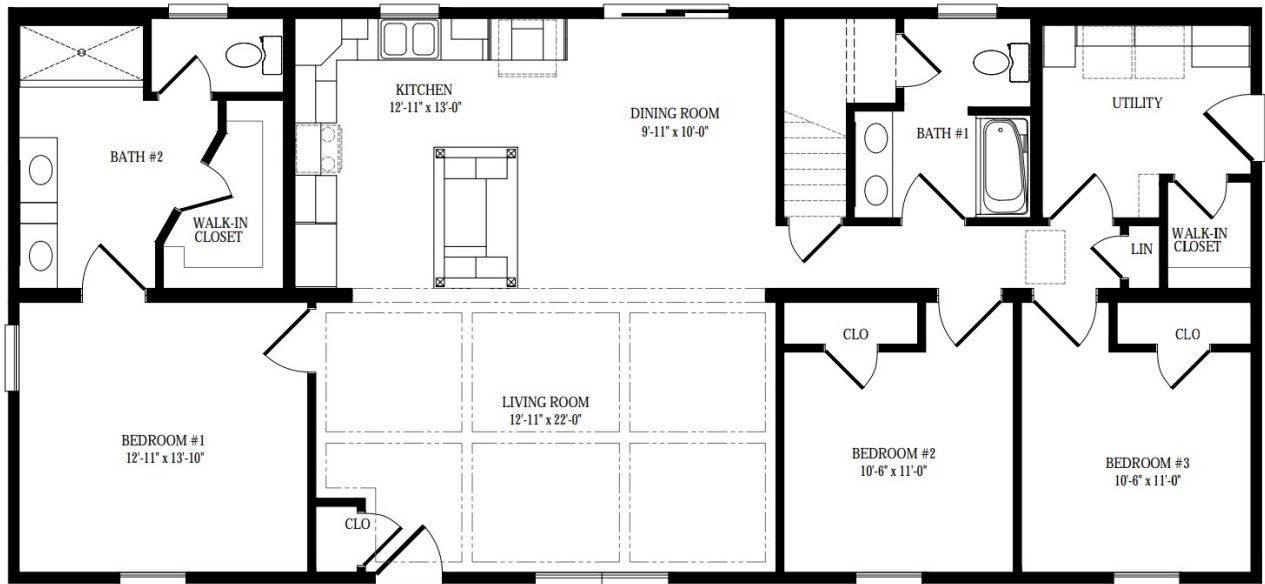

Base	\$235,846	Color Matched Refrigerator End Panel	\$334
R49 Ceiling Insulation	\$3,300	Specialty Cabinets Over Fridge - (2) W121824	\$420
9/12 Non-Storage Rafter Roof 16" O.C.	\$1,248	90" Pantry Cabinet w/ Shelf Kit	\$1,617
16'6" x 7'8" Cased Opening @ Living Room	\$1,937	Specialty Cabinet Over Range - W301515	\$300
Power Panel Coil Extension	\$614	3"x6" Ceramic Tile Backsplash - Daltile Arctic White	\$1,456
Prep for Thermostat for 2nd Heat Zone	\$37	Specialty Cabinet Over Fridge - WSC1818 Wine Storage Cabinet	\$506
Recess Power & HDMI for Wall Mount TV	\$227	Base End Panel @ Dishwasher - BEPF6-34	\$210
Heirloom Bronze Lighting Package	\$30	Corian Counters and Island Top @ Kitchen - Platinum w/ Double Round Over Edge	\$2,960
(7) 5" LED Recess Can Lights	\$439	Factory Plumb for Icemaker w/ Hammer Arrester	\$66
Box, Blocking, Wiring for Paddle Fan @ Master BR	\$77	GE Slate Finish Appliance Package Allowance	\$6,000
Heriloom Bronze Ceiling Lights @ Bed 2, Bed 3	\$153	Base and Wall Cabinets @ Laundry Room	\$1,478
(2) Heirloom Bronze Pendant Lights @ Kitchen	\$267	84" Utility Cabinet w/ Shelf Kit @ Laundry Room	\$1,258
Additional Exterior Light @ Front Door	\$62	Wilsonart Postform Counters @ Laundry Room	\$58
Dimmer Switches @ Living Room, Dining Room	\$70	60" Comfort Height Double Vanity w/ Cultured Marble Top @ Hall Bath	\$1,113
Certainteed Mainstreet Siding Deluxe Color Upgrade - Forest Green w/ Cedar Impressions @ Gable Ends	\$800	(2) Oil Rubbed Bronze Moen Brantford 6610 Faucets @ Hall Bath	\$349
Creek Ledge Stone Siding @ Front Porch	\$3,455	48"x36" Plate Mirror w/ Molding & Heirloom Bronze Light @ Hall Bath	\$272
Ice & Water Shield Entire Roof	\$1,023	Oil Rubbed Bronze Moen Eva T2133 & 2570 Tub Shower Faucet @ Hall Bath	\$177
Aluminum Fascia w/ 1"x3" Shadow Board	\$130	Comfort Height Elongated Bowl Mansfield Toilet @ Both Bathrooms	\$226
6" Supercorner White Corner Posts - Colonial White	\$248	(2) 36" Comfort Height Vanity Sink Bases w/ Bank of Drawers and Cultured Marble Top @ Master Bath	\$2,066
Safety Glass Window @ Master Bath	\$120	(2) Oil Rubbed Bronze Moen Brantford 6610 Faucets @ Hall Bath	\$349
3" Lineals @ Front & Side Elevations	\$2,076	60"x36" Plate Mirror w/ Molding & Heirloom Bronze Light @ Master Bath	\$195
Therma Tru S4814XC-SDLF1 Craftsman Front Door	\$1,502	72"x36" Ceramic Tile Shower 12"x12" Severino Cenere Fog w/ (2) 12"x12" Tile Niche	\$9,233
Aged Bronze Locksets and Hinges, Exterior Doors	\$112	Oil Rubbed Bronze Moen Eva T2132 & 2570 Shower Faucet	\$192
Harvey 6068 Patio Door w/ Screen	\$1,946	Additional Broan Fan/Light @ Water Closet	\$192
Craftsman Style 3-Panel Interior Doors	\$1,796	(2) 5" Recess LED Can Lights @ Master Bath	\$149
36" Wide Interior Doors	\$219	Reverse Gable Porch: 22'x6'; PT Construction with TREX Composite Decking, White Posts, RDI White Vinyl Railings with Black Balusters, Cedar Impressions Shakes on Dormer	\$26,560
Colonial Style White Finger Joint Pine Trim - 3.25" Casing, 5.25" Base	\$3,614	Option Total:	\$101,918
Aged Bronze Passage Locksets and Hinges, Interior Doors	\$474		
Coffered Ceiling @ Living Room - 1"x6" Pine, 3 5/8" Pine Crown, and Inside/Outside Corner Blocks	\$7,538		
4 5/8" Pine Crown Molding @ Kitchen, DR, Hall	\$444		
Shaw Pro Series Luxury Vinyl Plank Flooring @ Kitchen, DR, LR, Hall, and Closet	\$5,592		
48"x96" Kitchen Island w/ Bookcase, V-Groove Backer Panel, (4) Decorative Spindle Furniture Legs	\$4,632		