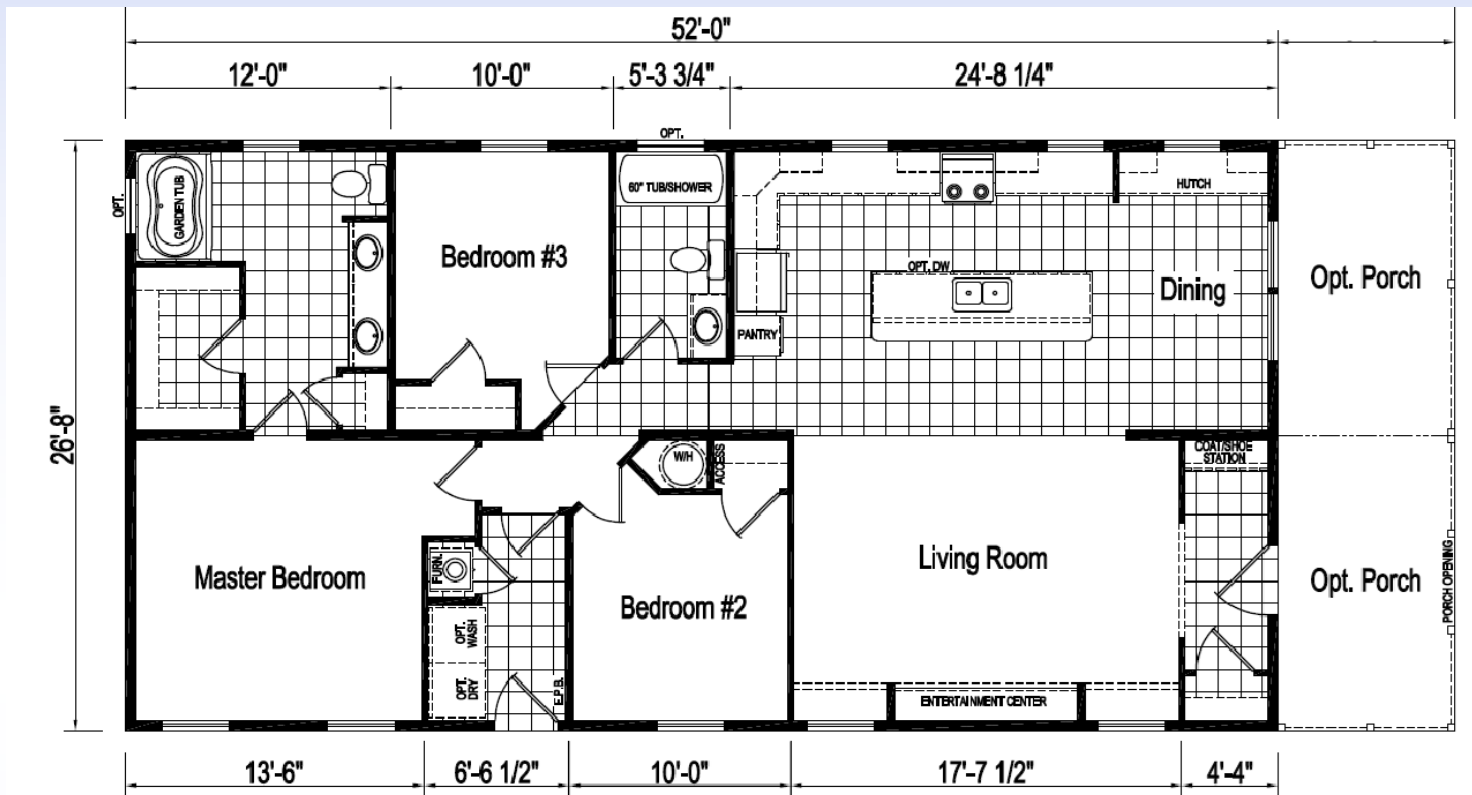

EAGLE RIVER 56J1068

PORCH MODEL

*Model Pricing Subject to Change Without Notice Due to Market Volatility

\$154,303 AS SHOWN

\$154,303

ShowcaseHomesOfMaine.com

"Custom Modular Home Builder"

OPTIONS

BASE PRICE - Eagle River 56J1068

\$136,034.00

Options:

Maine Package: 40LB Roof (16" O.C.), OSB Sheathing, Ice Guard, Furnace Stack Extension, Furnace Safety Switch, Smoke/CO2 Detectors, Well Circuit Conduit, Wind Wrap	\$4,466.00
Hickory Flat Panel Cabinets w/ Real Wood Doors and Stiles	\$790.00
6 Foot Porch with White Vinyl Railings	\$5,850.00
Tile Backsplash (One Row)	\$394.00
Rounded Edge "Rivergold" Kitchen Counters	\$115.00
Rounded Edge "Knotty Maple" Island Top	\$45.00
Dublin Green Deluxe Vinyl Siding w/ White Corners	\$840.00
R-22 Floor Insulation	\$399.00
R-19 Wall Insulation (2"x6" Walls)	STD
R-30 Roof Insulation	\$299.00
White Wall Mount Heat Registers	\$50.00
Black Appliance Package (18 cu ft fridge, gas range, dishwasher, microwave over range) *Please note that appliances may not be available at time of order due to widespread shortages; see your sales rep for details	\$984.00
Storm Doors @ Front and Rear Exterior Doors	\$558.00
Extra Interior Door @ Utility Room	\$135.00
Transom Window @ Hall Bath	\$90.00
100 AMP Long Box Electrical Panel	\$60.00
Extra Interior Receptacle - Living Room Floor	\$85.00
Ceiling Fan @ Living Room	\$196.00
(8) Additional Recess Cans	\$408.00
(2) Phone Jacks	\$50.00
(2) Cable TV Jacks	\$25.00
(3) Stem Lights @ Island	\$195.00
40 Gallon Elec Water Heater	STD
Water Shut-Offs @ All Fixtures	STD
Exterior Water Faucet	\$55.00
1PC 60" Shower w/ Door @ Master Bath	\$279.00
Tub Drape @ Hall Bath	\$60.00
Single Lever Metal Faucet Package	\$199.00
Stainless Steel Farm Sink w/ Spring Faucet	\$349.00
Adjustable Overhead Kitchen Cabinet Shelves	\$60.00
Glass Insert for Cabinet Doors (2)	\$50.00
(2) Faux Wood Beams	\$658.00
Bench Seat	\$390.00
Cornice Boards @ Living Room Windows	\$135.00