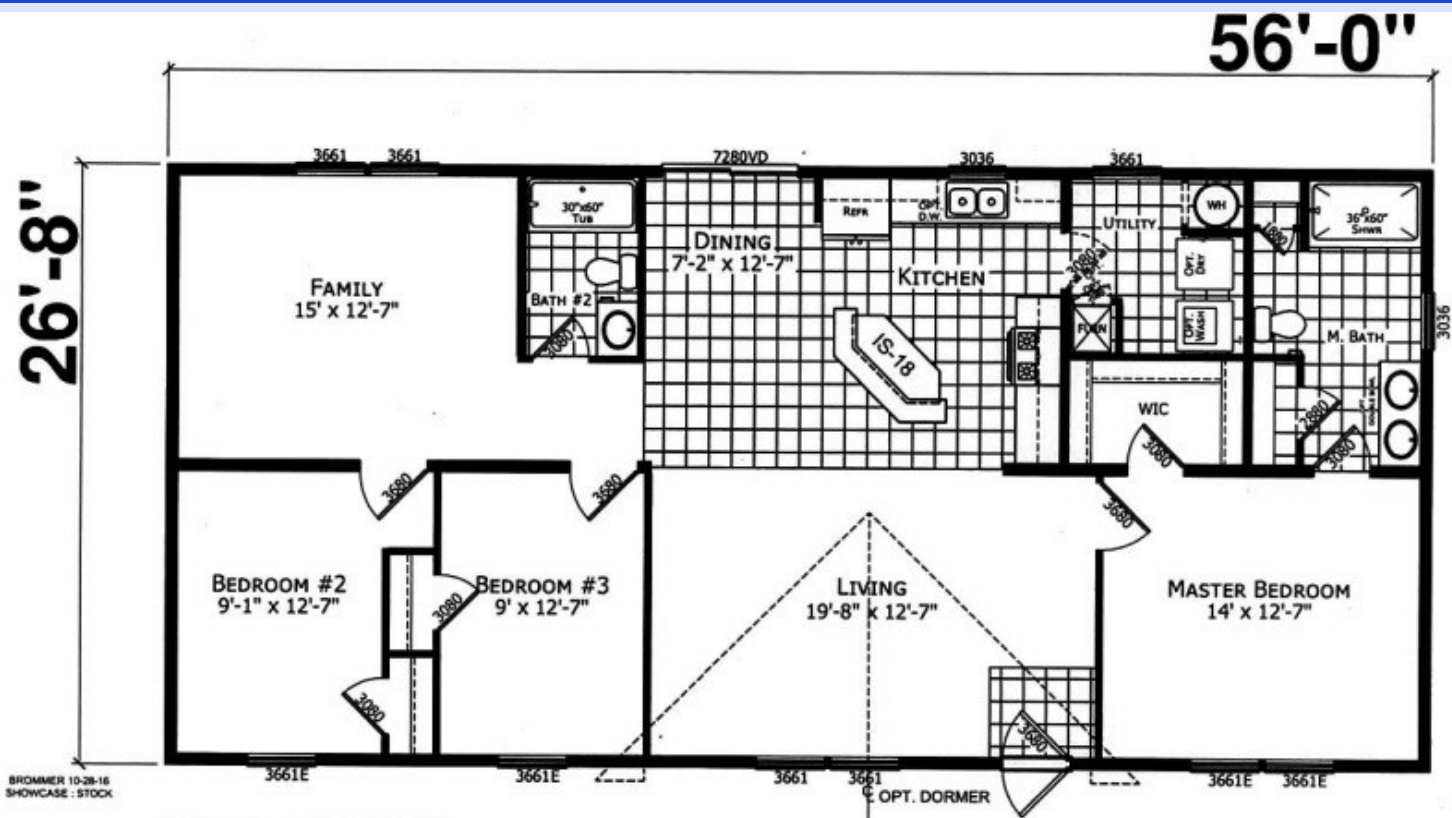

REDMAN 25601

*Model Pricing Subject to Change Without Notice Due to Market Volatility

$167,111 AS SHOWN

$167,111

ShowcaseHomesOfMaine.com

"Custom Modular Home Builder"