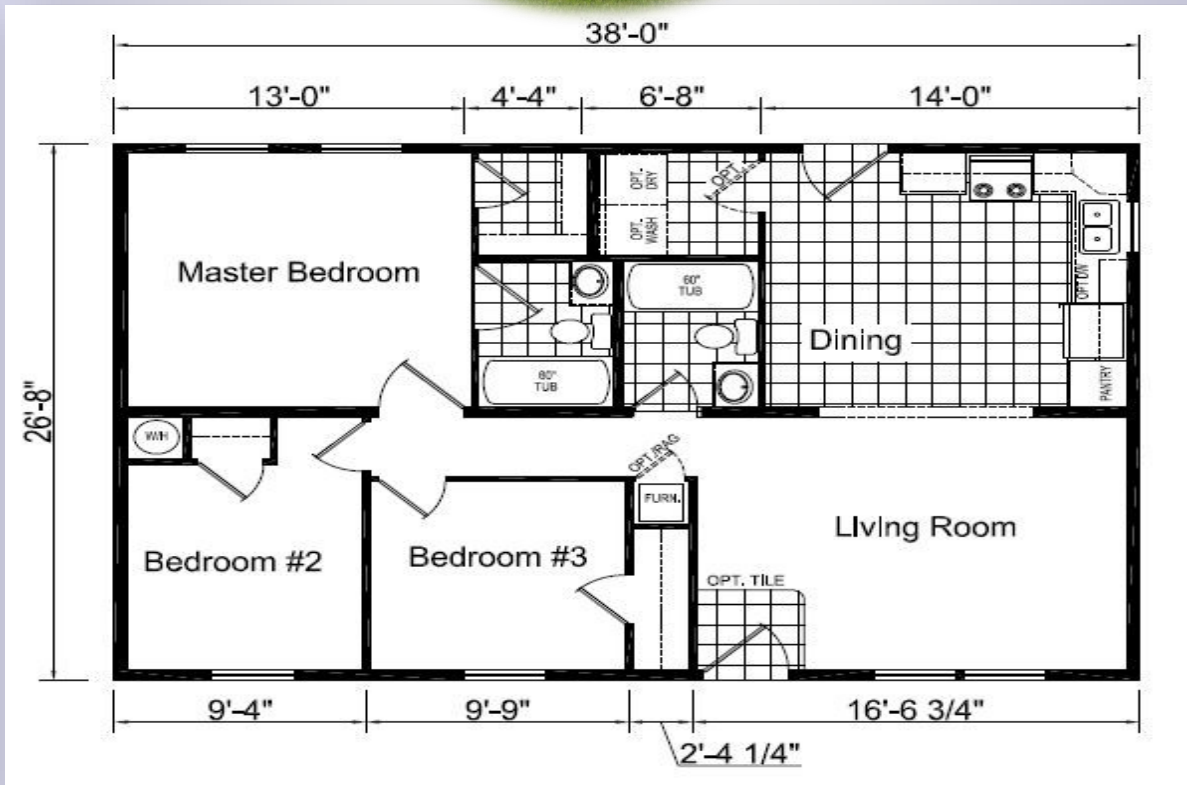

EAGLE RIVER HOMES