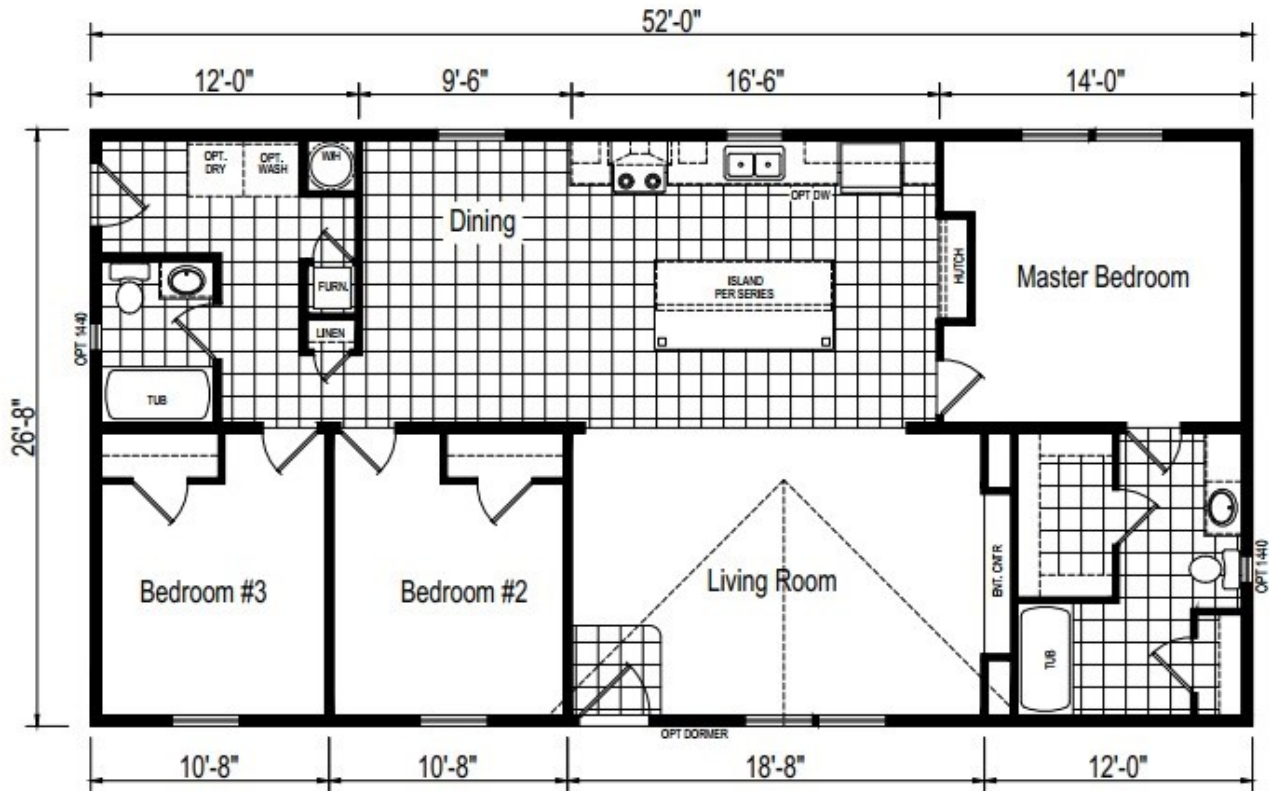

EAGLE RIVER 56J600

*Model Pricing Subject to Change Without Notice Due to Market Volatility

$143,107 AS SHOWN

$143,107

ShowcaseHomesOfMaine.com

"Custom Modular Home Builder"