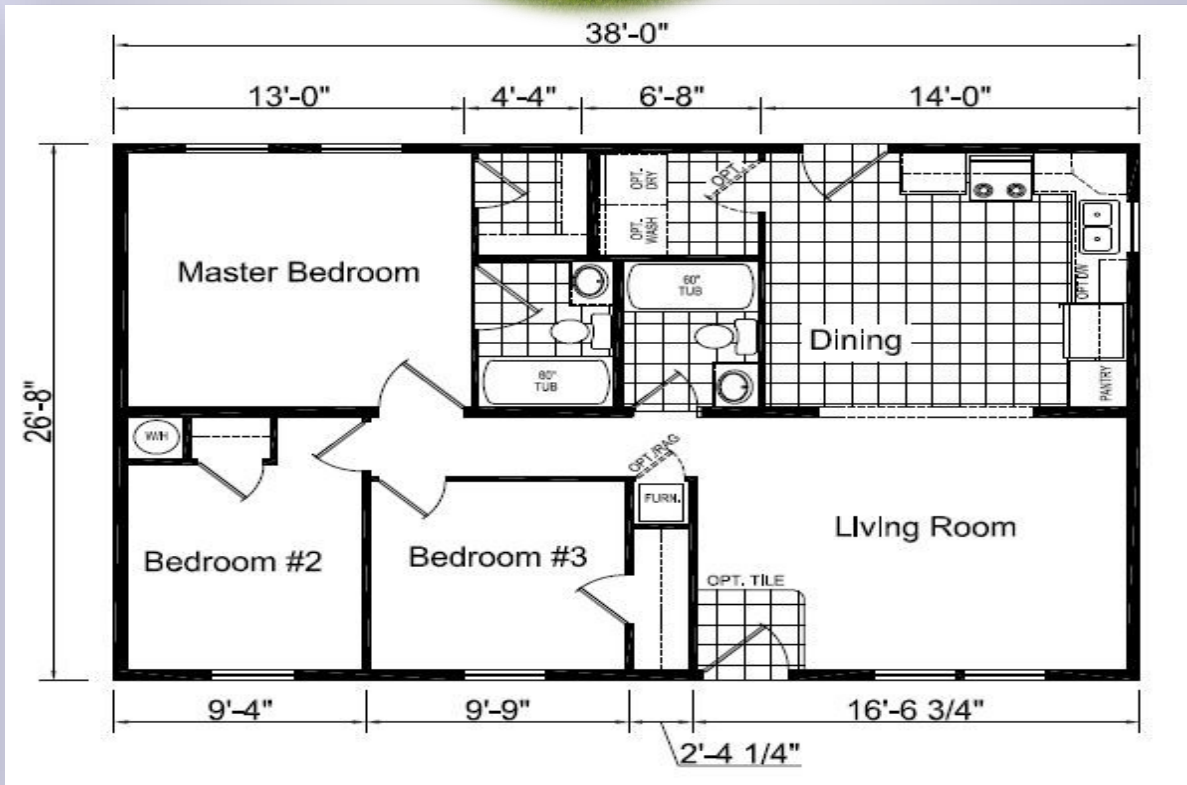

EAGLE RIVER 42J6000

EAGLE RIVER HOMES

*Model Pricing Subject to Change Without Notice Due to Market Volatility

$116,692 AS SHOWN

$116,692

ShowcaseHomesOfMaine.com

"Custom Modular Home Builder"