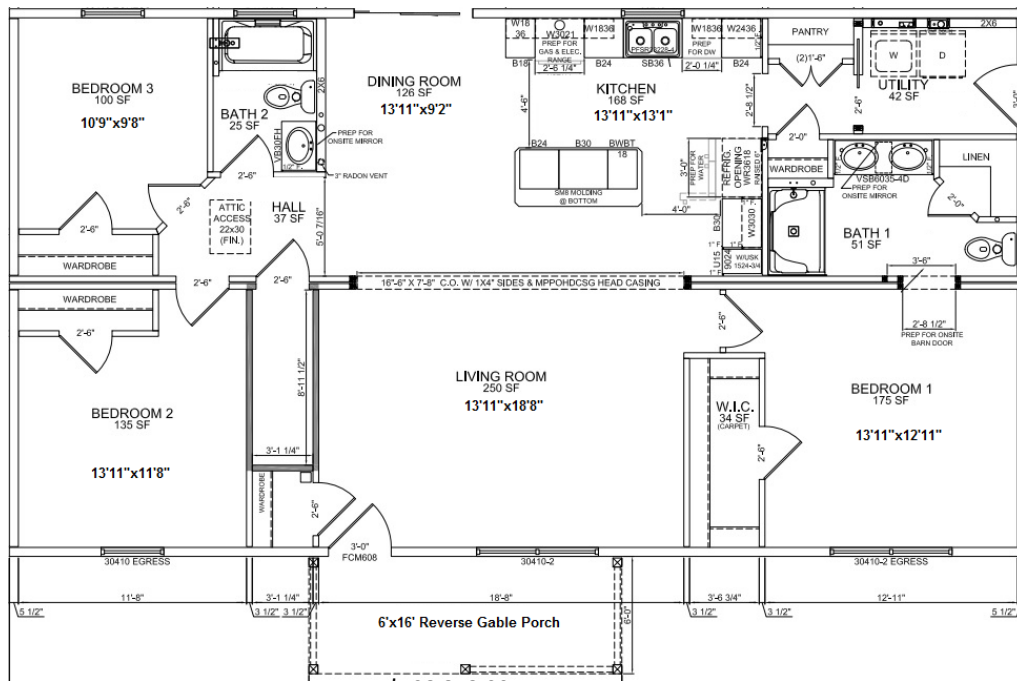

Base	\$198,818.00	24" Deep Refrigerator Cabinet w/ 96" Tall End Panel and Scribe Molding	\$489.00
9' Ceilings	\$1,311.00	CM8 Crown Molding @ Kitchen Cabinets	\$487.00
9/12 Non-Storage Truss Roof w/ Gable End Overhangs	\$2,534.00	36" Tall Wall Cabinets	\$310.00
Moisture Resistant Sheetrock in all Bathrooms	INCL	Base Wastebasket Pull Out @ Island	\$214.00
Energy Efficiency Package (R-49 Ceiling Insulation, R-20 Dense Pack Cellulose Wall Insulation)	\$793.00	Wilsonart Upgrade Color Countertops Throughout, Bella Capri 1822-35	\$316.00
3'0"x6'8" Therma Tru FCM608 Front Door w/ Dentil Shelf, Composite Frame & Kickboard, Primed Finish	\$1,335.00	American Standard Colony Pro Pull-Down Faucet	\$87.00
3'0"x6'8" Therma Tru S262 Side Door w/ Composite Frame & Kickboard, Primed Finish	\$101.00	Plumb for Ice & Water @ Fridge w/ Hammer Arrestor	\$100.00
Upgrade Kitchen Window to Harvey 30210	\$61.00	Stainless Steel Appliance Package (Dishwasher, Microwave, Electric Range, Side x Side Fridge)	\$4,075.00
Harvey DTR3010 Transom Window @ Hall Bath	\$323.00	American Standard Colony Pro Single Lever Faucets and Nickel Shower Diverters @ Both Bathrooms	\$112.00
Safety Glass for Bathroom Windows	\$205.00	60" Comfort Height Vanity w/ Drawer Bank @ Master Bath; Chiffon w/ Desert Accent Painted Finish	\$246.00
White Lineals @ Front Elevation Windows	\$870.00	Omit All Bathroom Medicine Cabs, Add Plywood Backing for On Site Mirror Install (Mirrors not Included)	\$33.00
White Ram's Crown @ Front Elevation Windows	\$556.00	Comfort Height Elongated Toilet w/ Soft Close Seat @ Both Bathrooms	\$84.00
6'x6'8" Harvey Patio Slider w/ Contoured GBG	\$474.00	Satin Nickel Bath Accessories for Both Bathrooms	\$97.00
Certainteed Mainstreet Harthstone Deluxe D4 Vinyl Siding	\$624.00	30" Standard Height Vanity; Chiffon w/ Desert Accent Painted Finish @ Hall Bath	\$20.00
6" Certainteed Super Corners	\$126.00	4 5/8" Pine Crown Molding @ Living Room, Dining Room, Kitchen w/ 1"x4" Casing at Living Room Matewall	\$870.00
Plumb & Wire for Washer w/ Hammer Arrestor	\$172.00	2-Panel Arch Top Interior Doors	\$167.00
3" PVC Radon Vent Pipe from Basement to Attic w/ Power to J-Box in Attic	\$92.00	Solid Core Pocket Door @ Utility Rm	\$56.00
Toe Kick Heater @ Master Bath	\$242.00	Solid Core Barn Door w/ Black Mounting Hardware @ Master Bath	\$334.00
Toe Kick Heater @ Kitchen	\$296.00	Armstrong Flex Step Lino w/ 3/8" Plywood Underlay @ Utility Rm, Hall Bath, Master Bath	\$1,045.00
Additional Thermostat Prep	\$24.00	On Site Laminate Flooring Allowance 650sq ft @ \$7.50/sq foot	\$4,875.00
Extend Wiring and Relocate Panel Box	\$291.00	6'x16' Reverse Gable Porch w/ TREX Composite Decking, RDI White Vinyl Railings, White Posts, and Certainteed Cedar Impressions Vinyl Siding	\$20,000.00
Wire for Electric Dryer and Install Vent	\$142.00	Option Total:	\$48,029.00
(2) Television Jacks	\$21.00		
Recess LED Can Light @ Kitchen Sink w/ Dimmer	INCL		
Wire Prep for Ceiling Fan/Light @ Living Room (Fan is not Included)	\$34.00		
Surface Mount Ceiling Lights @ Bed 2 & 3	\$181.00		
Wire Prep for Ceiling Fan/Light @ Living Room (Fan is not Included)	\$34.00		
Additional Brushed Nickel Lighting @ Utility Rm, Pantry Closet, Master WIC, Basement Entry, Master Bath Closet	\$312.00		
(2) Pendant Lights @ Kitchen Island	\$367.00		
(3) Recess LED Can Lights @ Kitchen w/ Dimmer	\$118.00		
Chiffon Painted Finish Kitchen Cabinets w/ Desert Accent	\$389.00		
6' Kitchen Island w/ Counter Height Bar Top, Scribe Molding and Overlay Ends	\$1,143.00		
24"x90" Utility Cabinet w/ Shelf Kit	\$841.00		
			\$246,847.00