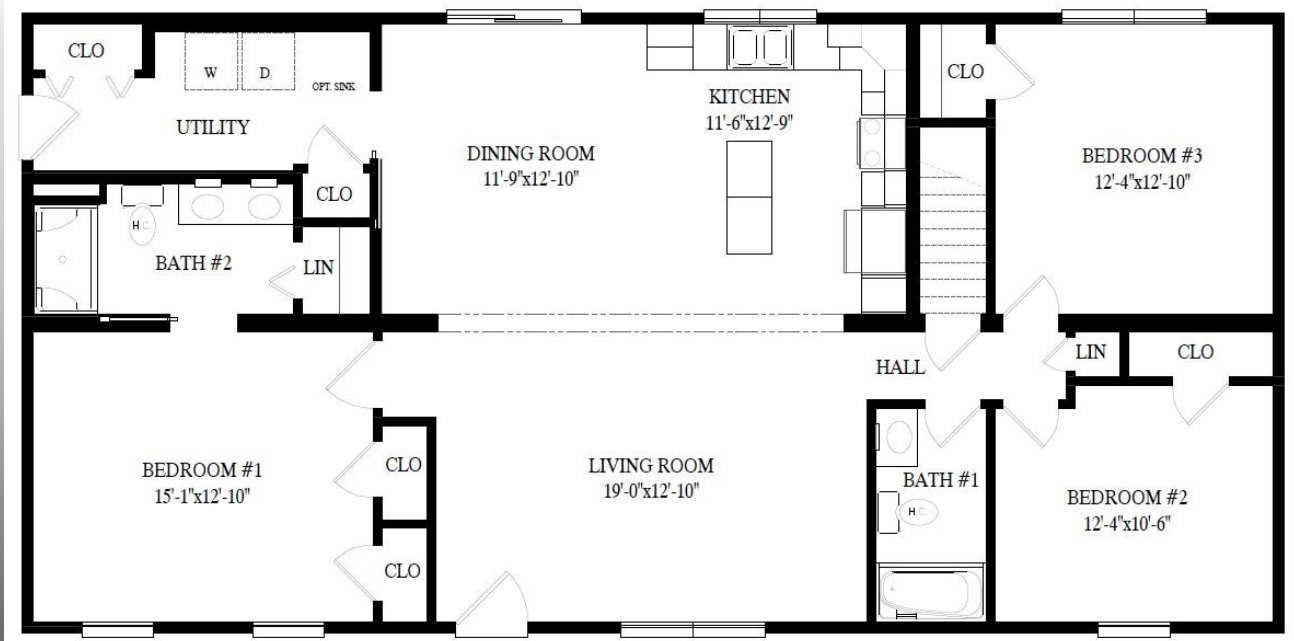

LYCOMING RANCH

\$221,414 AS SHOWN

Starting Price \$182,688

1,540 SQ FT.

*Model Pricing Subject to Change Without Notice Due to Market Volatility

ShowcaseHomesOfMaine.com

"Custom Modular Home Builder"

Base	\$182,688	36" Wide Interior Doors @ Bedrooms	\$80
R-49 Ceiling Insulation	\$2,310	Tray Ceilings	\$789
Decorative Dormer @ Front Elevation	\$5,009	Crown Molding @ Kitchen Tray	\$96
Utility Tub & Moen Chrome Faucet @ Utility Room	\$359	Crown Molding @ Bedroom Tray	\$177
RG6 TV Jacks (4)	\$93	Shaw Designer Plank Flooring @ Living Room	\$2,215
Recessed Media Box w/ HDMI & Power for Wall-Mount TV @ Living Room	\$386	Spring Valley Maple Square Cabinets with Graphite Painted Finish	\$6,068
Additional Thermostat Prep for 2nd Heat Zone	\$29	Pull-Out Wastebasket Base Cabinet	\$694
Under Cabinet LED Lighting @ Kitchen	\$377	90" Tall Utility Cabinet w/ Shelf Kit	\$1,118
Box, Blocking, and Switches for Ceiling Fan/Light @ Living Room and Master Bedroom (Fans Not Included)	\$166	Island End-Cap Bookcase	\$733
Ceiling Lights ILO Switched Outlets @ Bed 2 & Bed 3	\$160	Corian Countertop and Island Top - Platinum	\$2,430
5" Recess Can Lights (4)	\$216	Corian Double Bowl Sink	\$838
Certainteed Main Street Double 4 Vinyl Siding Deluxe Color - Flagstone	\$624	3"x6" Daltile Ceramic Tile Backsplash - Arctic White	\$1,385
6" "Super Corner" Colonial White Corner Posts	\$206	Stainless Steel Kitchen Appliance Package	\$4,903
1x3 Shadow Board with Stepped Aluminum Fascia	\$893	Elongated Comfort Height Toilets, w/ Soft Close	\$162
Ice & Water Shield Entire Roof	\$639	Nickel Bath Accessories	\$200
Exterior 9-Lite Doors w/ Vinyl Jamb & Brickmold	\$1,346	Bypass Shower Doors @ Master Bath	\$413
Harvey Vinyl Patio Door @ Dining Room, Keyed Alike	\$2,034	Option Total	\$38,726
Solid Core 6 Panel Interior Doors	\$863		
Pocket Door @ Master Bath	\$715		\$221,414