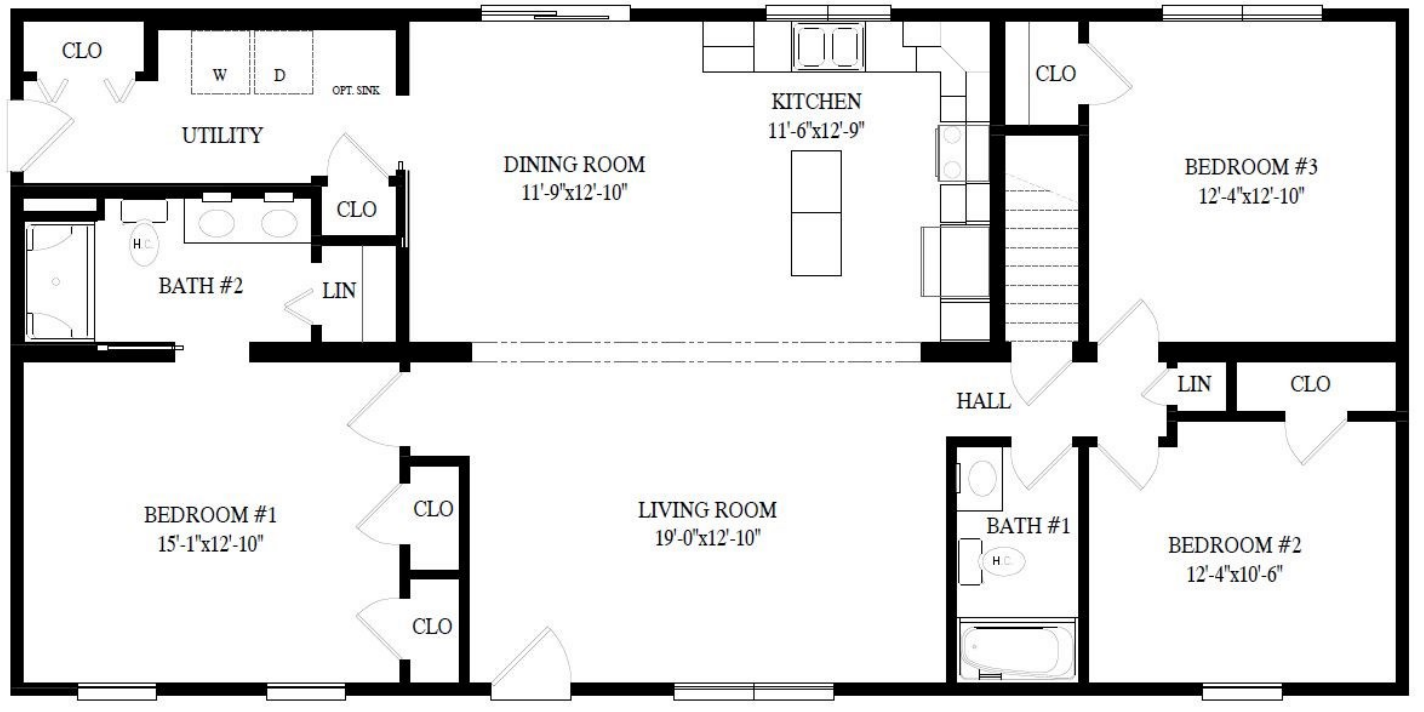

LYCOMING RANCH

\$221,414 AS SHOWN

Starting Price \$182,688

1,540 SQ FT.

*Model Pricing Subject to Change Without Notice Due to Market Volatility

ShowcaseHomesOfMaine.com

"Custom Modular Home Builder"

Base	\$182,688	36" Wide Interior Doors @ Bedrooms	\$80
R-49 Ceiling Insulation	\$2,310	Tray Ceilings	\$789
Decorative Dormer @ Front Elevation	\$5,009	Crown Molding @ Kitchen Tray	\$96
Utility Tub & Moen Chrome Faucet @ Utility Room	\$359	Crown Molding @ Bedroom Tray	\$177
RG6 TV Jacks (4)	\$93	Shaw Designer Plank Flooring @ Living Room	\$2,215
Recessed Media Box w/ HDMI & Power for Wall-Mount TV @ Living Room	\$386	Spring Valley Maple Square Cabinets with Graphite Painted Finish	\$6,068
Additional Thermostat Prep for 2nd Heat Zone	\$29	Pull-Out Wastebasket Base Cabinet	\$694
Under Cabinet LED Lighting @ Kitchen	\$377	90" Tall Utility Cabinet w/ Shelf Kit	\$1,118
Box, Blocking, and Switches for Ceiling Fan/Light @ Living Room and Master Bedroom (Fans Not Included)	\$166	Island End-Cap Bookcase	\$733
Ceiling Lights ILO Switched Outlets @ Bed 2 & Bed 3	\$160	Corian Countertop and Island Top - Platinum	\$2,430
5" Recess Can Lights (4)	\$216	Corian Double Bowl Sink	\$838
Certainteed Main Street Double 4 Vinyl Siding Deluxe Color - Flagstone	\$624	3"x6" Daltile Ceramic Tile Backsplash - Arctic White	\$1,385
6" "Super Corner" Colonial White Corner Posts	\$206	Stainless Steel Kitchen Appliance Package	\$4,903
1x3 Shadow Board with Stepped Aluminum Fascia	\$893	Elongated Comfort Height Toilets, w/ Soft Close	\$162
Ice & Water Shield Entire Roof	\$639	Nickel Bath Accessories	\$200
Exterior 9-Lite Doors w/ Vinyl Jamb & Brickmold	\$1,346	Bypass Shower Doors @ Master Bath	\$413
Harvey Vinyl Patio Door @ Dining Room, Keyed Alike	\$2,034	Option Total	\$38,726
Solid Core 6 Panel Interior Doors	\$863		
Pocket Door @ Master Bath	\$715		\$221,414