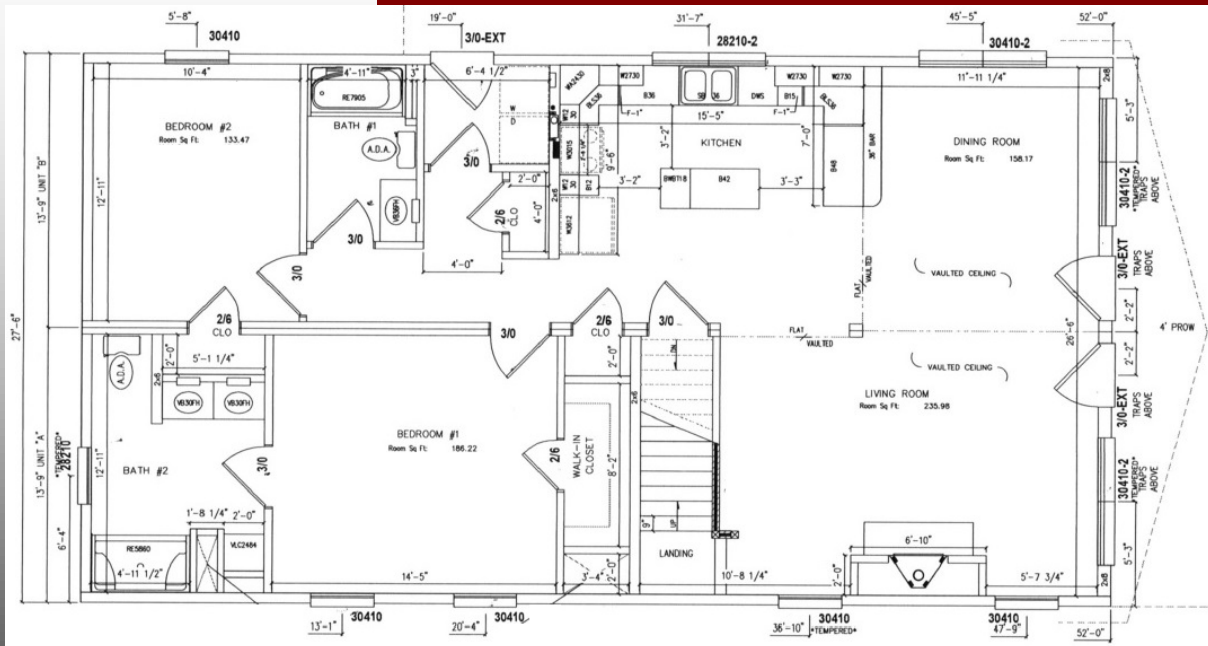

ShowcaseHomesOfMaine.com

"Custom Modular Home Builder"