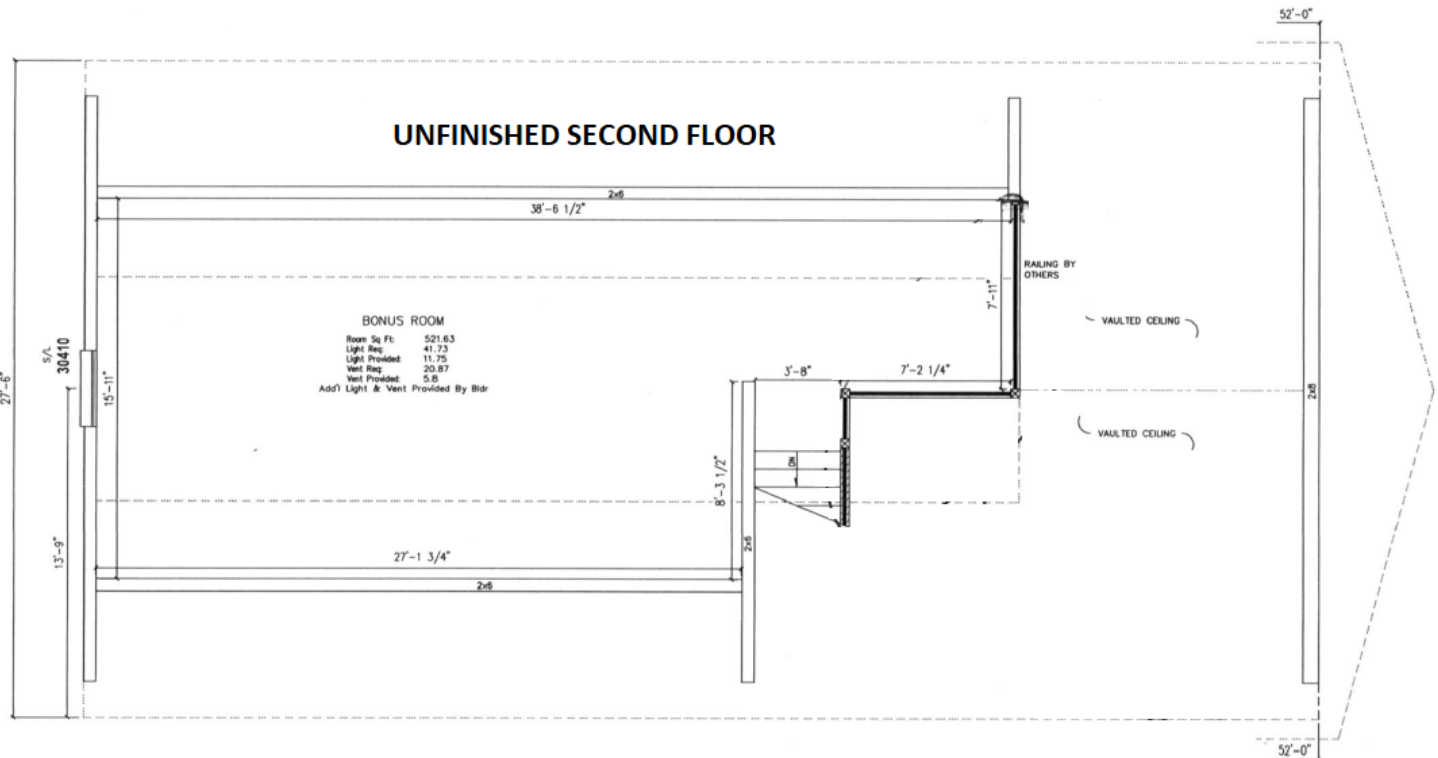

"Custom Modular Home Builder"

Base:	\$248,405	Interior Craftsman trim package 5/4 x 6 header & 1 x 4 legs, pine window sills w/ clear poly finish	\$3,780
3/4" T&G Advantech Decking Throughout	\$3,181	Red oak stair treads and landing	\$846
Panelized vaulted ceiling, 3" closed cell spray foam R-21 insulation, clear poly v-match pine ceiling in vaulted area, insulate prow wall with fiberglass R-19 insulation, sheetrock prow wall, and bring to prime coat*	\$27,000	Oak railings with (2) rosettes and full newell post	\$4,096
4' Prow Winged Gable	\$1,677	Gas Heatilator fireplace w/ remote	\$3,338
2"x8" Prow Wall	\$2,373	Maple mantle	\$1,711
2" PVC chase for second floor	\$57	Shaw LVT flooring throughout 1227sq ft @ \$8/sq ft	\$10,110
Floor and ceiling frame-out for chase	\$252	Quartz kitchen counter and bartop w/ corner seam	\$9,869
2 Gang Recessed Media Box above fireplace with power and HDMI for wall hung TV	\$239	Single bowl undermount sink	\$230
Bronze lighting package	\$62	Moen Arbor pull down oil rubbed bronze faucet	\$472
12 Recess LED can lights @ kitchen, dining, and living room	\$685	Base waste basket cabinet @ island	\$634
On site installed cedar log siding kit*	\$28,840	Marble bathroom vanity tops	\$340
Ice and water shield entire roof	\$1,340	(3) Moen 6410 oil rubbed bronze vanity faucets	\$491
Harvey Classic double hung windows, low E, w/ screens and built-in J	\$2,148	(3) 16x22 recessed medicine cabinets with bronze lights	\$80
Harvey trapezoid windows for prow wall	\$10,960	(2) Elongated bowl comfort height toilets w/ soft close seats	\$323
Windows and grilles painted	\$5,603	Oil rubbed bronze tub/shower faucet @ hall bath	\$136
(2) Therma Tru S108 15 Lite front doors w/ vinyl jamb and brick mold	\$977	60" shower w/ bypass doors IPO 60" tub/shower @ master bath	\$334
Aged bronze door hardware and locksets	\$224	Oil rubbed bronze shower faucet @ master bath	\$166
Painted exterior doors (3)	\$1,196	42'x36'x8' wrap around PT deck with PT railings (does not include porch or stone balusters)*	\$35,200
Solid pine clear poly finish interior doors	\$5,630	Total Options	\$167,016
5 1/2" pine base molding	\$2,415	Base + Options (Includes Delivery & Crane Set)	\$415,421