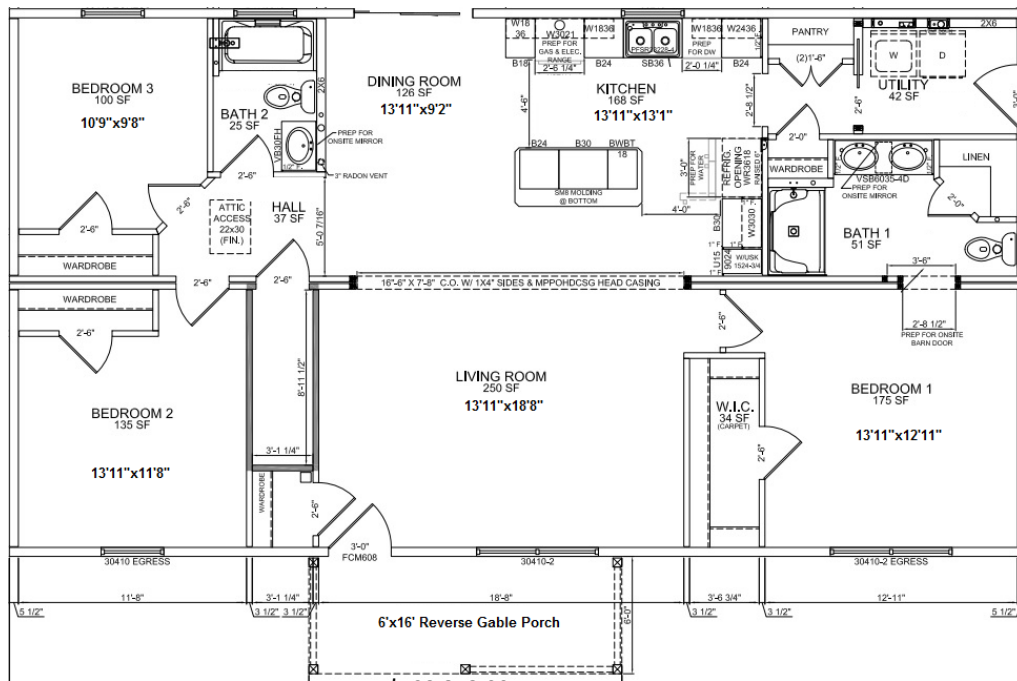

Base	\$193,818.00	24" Deep Refrigerator Cabinet w/ 96" Tall End Panel and Scribe Molding	\$489.00
9' Ceilings	\$1,311.00	CM8 Crown Molding @ Kitchen Cabinets	\$487.00
9/12 Non-Storage Truss Roof w/ Gable End Overhangs	\$2,534.00	36" Tall Wall Cabinets	\$310.00
Moisture Resistant Sheetrock in all Bathrooms	INCL	Base Wastebasket Pull Out @ Island	\$214.00
Energy Efficiency Package (R-49 Ceiling Insulation, R-20 Dense Pack Cellulose Wall Insulation)	\$793.00	Wilsonart Upgrade Color Countertops Throughout, Bella Capri 1822-35	\$316.00
3'0"x6'8" Therma Tru FCM608 Front Door w/ Dentil Shelf, Composite Frame & Kickboard, Primed Finish	\$1,335.00	American Standard Colony Pro Pull-Down Faucet	\$87.00
3'0"x6'8" Therma Tru S262 Side Door w/ Composite Frame & Kickboard, Primed Finish	\$101.00	Plumb for Ice & Water @ Fridge w/ Hammer Arrestor	\$100.00
Upgrade Kitchen Window to Harvey 30210	\$61.00	Stainless Steel Appliance Package (Dishwasher, Microwave, Electric Range, Side x Side Fridge)	\$4,075.00
Harvey DTR3010 Transom Window @ Hall Bath	\$323.00	American Standard Colony Pro Single Lever Faucets and Nickel Shower Diverters @ Both Bathrooms	\$112.00
Safety Glass for Bathroom Windows	\$205.00	60" Comfort Height Vanity w/ Drawer Bank @ Master Bath; Chiffon w/ Desert Accent Painted Finish	\$246.00
White Lineals @ Front Elevation Windows	\$870.00	Omit All Bathroom Medicine Cabs, Add Plywood Backing for On Site Mirror Install (Mirrors not Included)	\$33.00
White Ram's Crown @ Front Elevation Windows	\$556.00	Comfort Height Elongated Toilet w/ Soft Close Seat @ Both Bathrooms	\$84.00
6'x6'8" Harvey Patio Slider w/ Contoured GBG	\$474.00	Satin Nickel Bath Accessories for Both Bathrooms	\$97.00
Certainteed Mainstreet Harthstone Deluxe D4 Vinyl Siding	\$624.00	30" Standard Height Vanity; Chiffon w/ Desert Accent Painted Finish @ Hall Bath	\$20.00
6" Certainteed Super Corners	\$126.00	4 5/8" Pine Crown Molding @ Living Room, Dining Room, Kitchen w/ 1"x4" Casing at Living Room Matewall	\$870.00
Plumb & Wire for Washer w/ Hammer Arrestor	\$172.00	2-Panel Arch Top Interior Doors	\$167.00
3" PVC Radon Vent Pipe from Basement to Attic w/ Power to J-Box in Attic	\$92.00	Solid Core Pocket Door @ Utility Rm	\$56.00
Toe Kick Heater @ Master Bath	\$242.00	Solid Core Barn Door w/ Black Mounting Hardware @ Master Bath	\$334.00
Toe Kick Heater @ Kitchen	\$296.00	Armstrong Flex Step Lino w/ 3/8" Plywood Underlay @ Utility Rm, Hall Bath, Master Bath	\$1,045.00
Additional Thermostat Prep	\$24.00	On Site Laminate Flooring Allowance 650sq ft @ \$7.50/sq foot	\$4,875.00
Extend Wiring and Relocate Panel Box	\$291.00	6'x16' Reverse Gable Porch w/ TREX Composite Decking, RDI White Vinyl Railings, White Posts, and Certainteed Cedar Impressions Vinyl Siding	\$18,000.00
Wire for Electric Dryer and Install Vent	\$142.00	Option Total:	\$46,029.00
(2) Television Jacks	\$21.00		
Recess LED Can Light @ Kitchen Sink w/ Dimmer	INCL		
Wire Prep for Ceiling Fan/Light @ Living Room (Fan is not Included)	\$34.00		
Surface Mount Ceiling Lights @ Bed 2 & 3	\$181.00		
Wire Prep for Ceiling Fan/Light @ Living Room (Fan is not Included)	\$34.00		
Additional Brushed Nickel Lighting @ Utility Rm, Pantry Closet, Master WIC, Basement Entry, Master Bath Closet	\$312.00		
(2) Pendant Lights @ Kitchen Island	\$367.00		
(3) Recess LED Can Lights @ Kitchen w/ Dimmer	\$118.00		
Chiffon Painted Finish Kitchen Cabinets w/ Desert Accent	\$389.00		
6' Kitchen Island w/ Counter Height Bar Top, Scribe Molding and Overlay Ends	\$1,143.00		
24"x90" Utility Cabinet w/ Shelf Kit	\$841.00		
			\$239,847.00