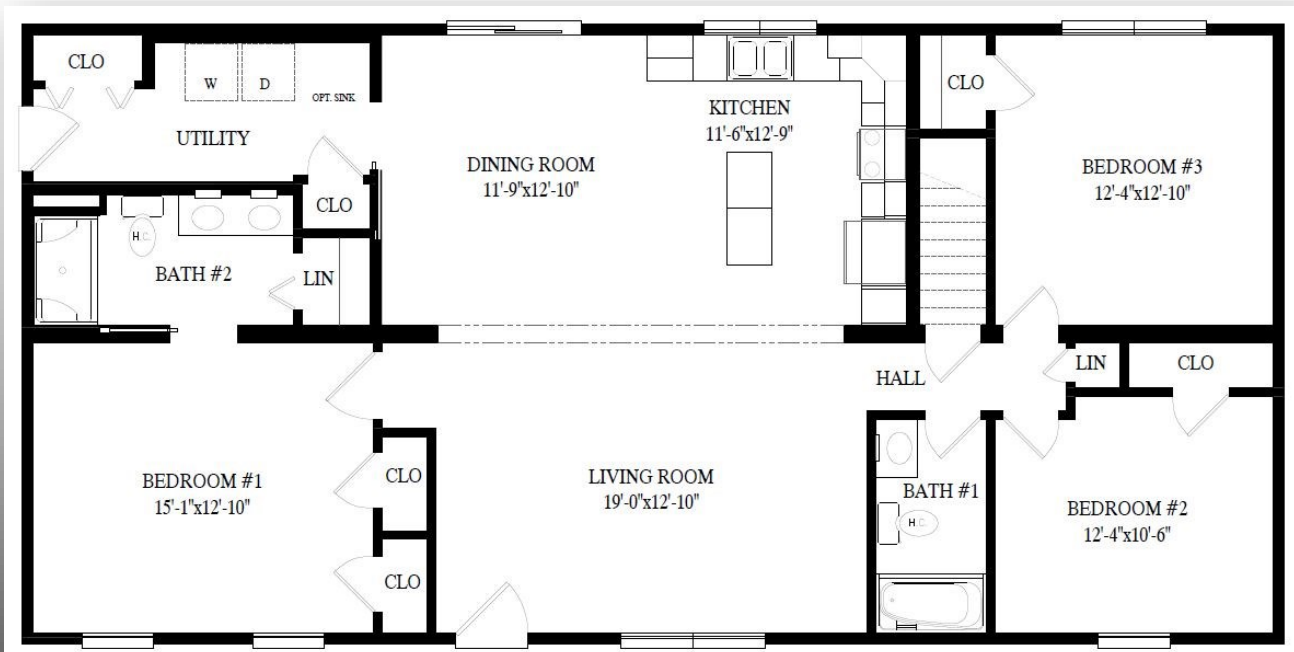

LYCOMING RANCH

\$212,554 AS SHOWN

Starting Price \$173,838

1,540 SQ FT.

*Model Pricing Subject to Change Without Notice Due to Market Volatility

ShowcaseHomesOfMaine.com

"Custom Modular Home Builder"

Base	\$173,838	36" Wide Interior Doors @ Bedrooms	\$80
R-49 Ceiling Insulation	\$2,300	Tray Ceilings	\$789
Decorative Dormer @ Front Elevation	\$5,009	Crown Molding @ Kitchen Tray	\$96
Utility Tub & Moen Chrome Faucet @ Utility Room	\$359	Crown Molding @ Bedroom Tray	\$177
RG6 TV Jacks (4)	\$93	Shaw Designer Plank Flooring @ Living Room	\$2,215
Recessed Media Box w/ HDMI & Power for Wall-Mount TV @ Living Room	\$386	Spring Valley Maple Square Cabinets with Graphite Painted Finish	\$6,068
Additional Thermostat Prep for 2nd Heat Zone	\$29	Pull-Out Wastebasket Base Cabinet	\$694
Under Cabinet LED Lighting @ Kitchen	\$377	90" Tall Utility Cabinet w/ Shelf Kit	\$1,118
Box, Blocking, and Switches for Ceiling Fan/Light @ Living Room and Master Bedroom (Fans Not Included)	\$166	Island End-Cap Bookcase	\$733
Ceiling Lights ILO Switched Outlets @ Bed 2 & Bed 3	\$160	Corian Countertop and Island Top - Platinum	\$2,430
5" Recess Can Lights (4)	\$216	Corian Double Bowl Sink	\$838
Certainteed Main Street Double 4 Vinyl Siding Deluxe Color - Flagstone	\$624	3"x6" Daltile Ceramic Tile Backsplash - Arctic White	\$1,385
6" "Super Corner" Colonial White Corner Posts	\$206	Stainless Steel Kitchen Appliance Package	\$4,903
1x3 Shadow Board with Stepped Aluminum Fascia	\$893	Elongated Comfort Height Toilets, w/ Soft Close	\$162
Ice & Water Shield Entire Roof	\$639	Nickel Bath Accessories	\$200
Exterior 9-Lite Doors w/ Vinyl Jamb & Brickmold	\$1,346	Bypass Shower Doors @ Master Bath	\$413
Harvey Vinyl Patio Door @ Dining Room, Keyed Alike	\$2,034	Option Total	\$38,716
Solid Core 6 Panel Interior Doors	\$863		
Pocket Door @ Master Bath	\$715		\$212,554