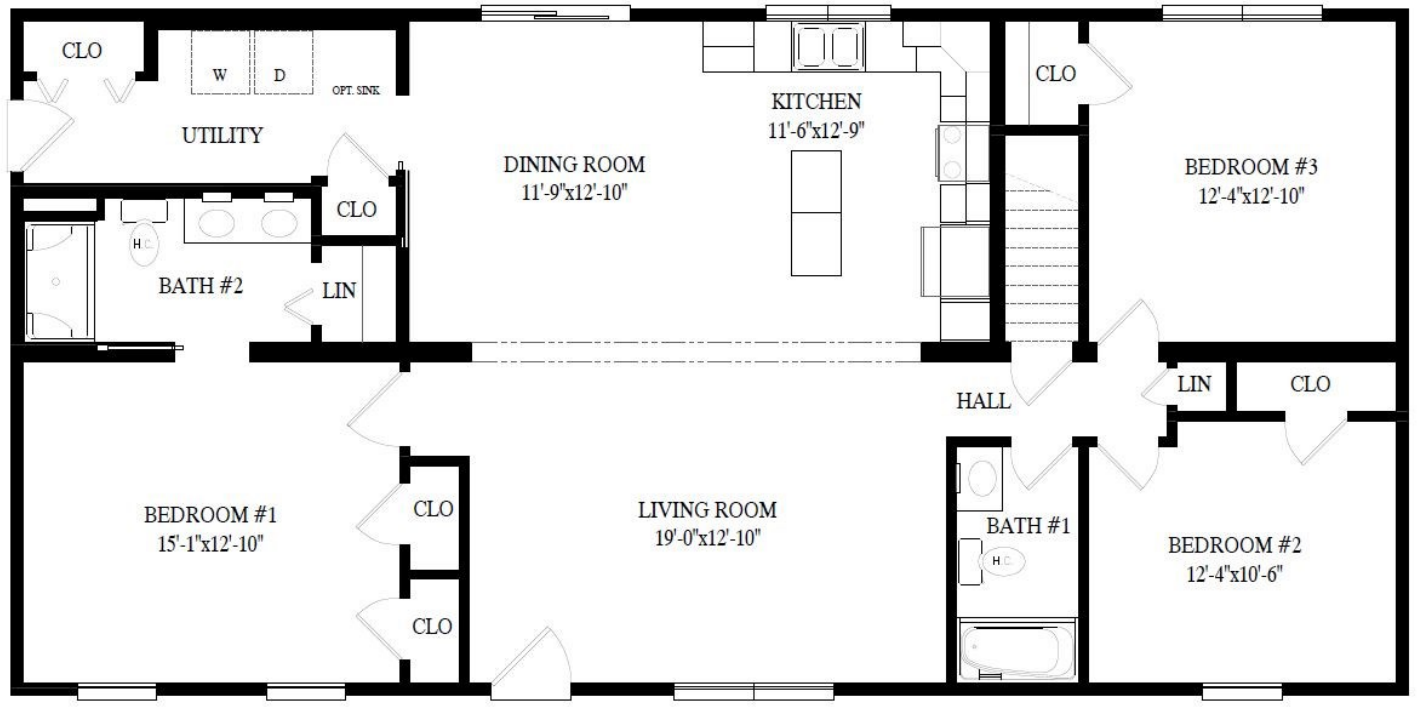

LYCOMING RANCH

\$212,554 AS SHOWN

Starting Price \$173,838

1,540 SQ FT.

*Model Pricing Subject to Change Without Notice Due to Market Volatility

ShowcaseHomesOfMaine.com

"Custom Modular Home Builder"

Base	\$173,838	36" Wide Interior Doors @ Bedrooms	\$80
R-49 Ceiling Insulation	\$2,300	Tray Ceilings	\$789
Decorative Dormer @ Front Elevation	\$5,009	Crown Molding @ Kitchen Tray	\$96
Utility Tub & Moen Chrome Faucet @ Utility Room	\$359	Crown Molding @ Bedroom Tray	\$177
RG6 TV Jacks (4)	\$93	Shaw Designer Plank Flooring @ Living Room	\$2,215
Recessed Media Box w/ HDMI & Power for Wall-Mount TV @ Living Room	\$386	Spring Valley Maple Square Cabinets with Graphite Painted Finish	\$6,068
Additional Thermostat Prep for 2nd Heat Zone	\$29	Pull-Out Wastebasket Base Cabinet	\$694
Under Cabinet LED Lighting @ Kitchen	\$377	90" Tall Utility Cabinet w/ Shelf Kit	\$1,118
Box, Blocking, and Switches for Ceiling Fan/Light @ Living Room and Master Bedroom (Fans Not Included)	\$166	Island End-Cap Bookcase	\$733
Ceiling Lights ILO Switched Outlets @ Bed 2 & Bed 3	\$160	Corian Countertop and Island Top - Platinum	\$2,430
5" Recess Can Lights (4)	\$216	Corian Double Bowl Sink	\$838
Certainteed Main Street Double 4 Vinyl Siding Deluxe Color - Flagstone	\$624	3"x6" Daltile Ceramic Tile Backsplash - Arctic White	\$1,385
6" "Super Corner" Colonial White Corner Posts	\$206	Stainless Steel Kitchen Appliance Package	\$4,903
1x3 Shadow Board with Stepped Aluminum Fascia	\$893	Elongated Comfort Height Toilets, w/ Soft Close	\$162
Ice & Water Shield Entire Roof	\$639	Nickel Bath Accessories	\$200
Exterior 9-Lite Doors w/ Vinyl Jamb & Brickmold	\$1,346	Bypass Shower Doors @ Master Bath	\$413
Harvey Vinyl Patio Door @ Dining Room, Keyed Alike	\$2,034	Option Total	\$38,716
Solid Core 6 Panel Interior Doors	\$863		
Pocket Door @ Master Bath	\$715		\$212,554