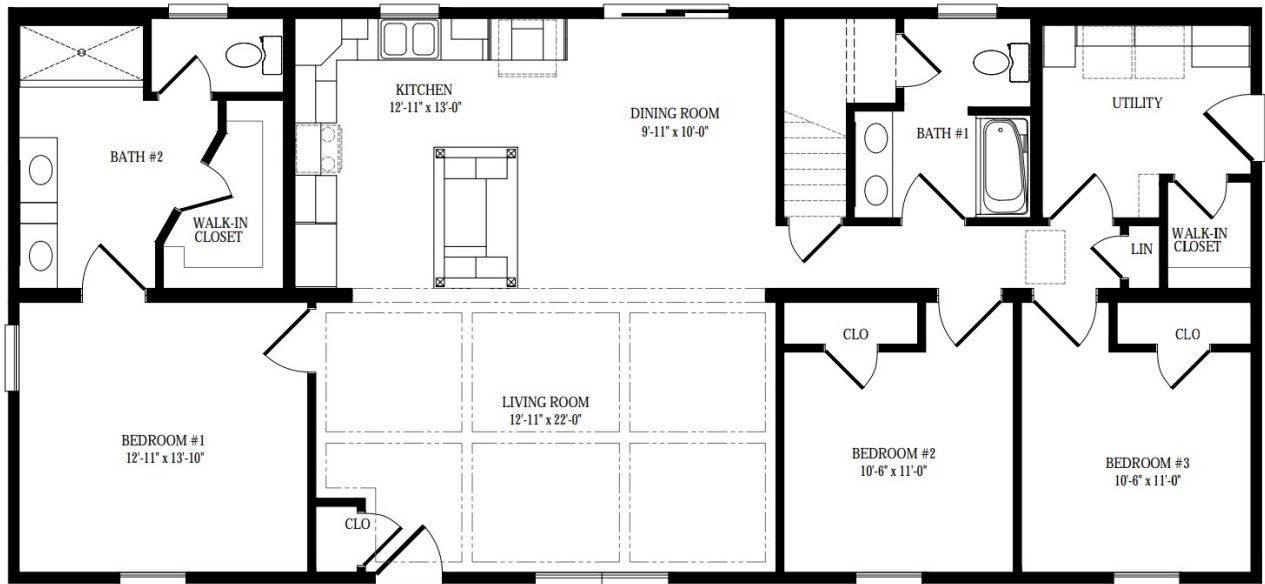

<b>Base</b>	<b>\$188,571</b>	Color Matched Refrigerator End Panel	\$269
R49 Ceiling Insulation	\$2,629	Specialty Cabinets Over Fridge - (2) W121824	\$391
9/12 Non-Storage Rafter Roof 16" O.C.	\$1,436	90" Pantry Cabinet w/ Shelf Kit	\$1,527
16'6" x 7'8" Cased Opening @ Living Room	\$1,671	Specialty Cabinet Over Range - W301515	\$276
Power Panel Coil Extension	\$731	3"x6" Ceramic Tile Backsplash - Daltile Arctic White	\$646
Prep for Thermostat for 2nd Heat Zone	\$29	Specialty Cabinet Over Fridge - WSC1818 Wine Storage Cabinet	\$373
Recess Power & HDMI for Wall Mount TV	\$217	Base End Panel @ Dishwasher - BEPF6-34	\$159
Heirloom Bronze Lighting Package	\$53	Corian Counters and Island Top @ Kitchen - Platinum w/ Double Round Over Edge	\$2,828
(7) 5" LED Recess Can Lights	\$378	Factory Plumb for Icemaker w/ Hammer Arrester	\$60
Box, Blocking, Wiring for Paddle Fan @ Master BR	\$83	GE Slate Finish Appliance Package Allowance	\$5,000
Heriloom Bronze Ceiling Lights @ Bed 2, Bed 3	\$162	Base and Wall Cabinets @ Laundry Room	\$1,380
(2) Heirloom Bronze Pendant Lights @ Kitchen	\$262	84" Utility Cabinet w/ Shelf Kit @ Laundry Room	\$1,014
Additional Exterior Light @ Front Door	\$56	Wilsonart Postform Counters @ Laundry Room	\$79
Dimmer Switches @ Living Room, Dining Room	\$58	60" Comfort Height Double Vanity w/ Cultured Marble Top @ Hall Bath	\$847
Certainteed Mainstreet Siding Deluxe Color Upgrade - Forest Green w/ Cedar Impressions @ Gable Ends	\$2,957	(2) Oil Rubbed Bronze Moen Brantford 6610 Faucets @ Hall Bath	\$321
Creek Ledge Stone Siding @ Front Porch	\$2,955	48"x36" Plate Mirror w/ Molding & Heirloom Bronze Light @ Hall Bath	\$256
Ice & Water Shield Entire Roof	\$792	Oil Rubbed Bronze Moen Eva T2133 & 2570 Tub Shower Faucet @ Hall Bath	\$173
Aluminum Fascia w/ 1"x3" Shadow Board	\$80	Comfort Height Elongated Bowl Mansfield Toilet @ Both Bathrooms	\$162
6" Supercorner White Corner Posts - Colonial White	\$206	(2) 36" Comfort Height Vanity Sink Bases w/ Bank of Drawers and Cultured Marble Top @ Master Bath	\$1,721
Safety Glass Window @ Master Bath	\$117	(2) Oil Rubbed Bronze Moen Brantford 6610 Faucets @ Hall Bath	\$321
3" Lineals @ Front & Side Elevations	\$1,848	60"x36" Plate Mirror w/ Molding & Heirloom Bronze Light @ Master Bath	\$356
Therma Tru S4814XC-SDLF1 Craftsman Front Door	\$1,049	72"x36" Ceramic Tile Shower 12"x12" Severino Cenere Fog w/ (2) 12"x12" Tile Niche	\$11,264
Aged Bronze Locksets and Hinges, Exterior Doors	\$106	Oil Rubbed Bronze Moen Eva T2132 & 2570 Shower Faucet	\$172
Harvey 6068 Patio Door w/ Screen	\$1,936	Additional Broan Fan/Light @ Water Closet	\$164
Craftsman Style 3-Panel Interior Doors	\$1,519	(2) 5" Recess LED Can Lights @ Master Bath	\$149
36" Wide Interior Doors	\$160		
Colonial Style White Finger Joint Pine Trim - 3.25" Casing, 5.25" Base	\$1,353		
Aged Bronze Passage Locksets and Hinges, Interior Doors	\$492		
Coffered Ceiling @ Living Room - 1"x6" Pine, 3 5/8" Pine Crown, and Inside/Outside Corner Blocks	\$4,392		
4 5/8" Pine Crown Molding @ Kitchen, DR, Hall	\$436		
Shaw Pro Series Luxury Vinyl Plank Flooring @ Kitchen, DR, LR, Hall, and Closet	\$6,530		
Shaw 38oz Carpet w/ 8LB Pad Upgrade - All Bedrooms	\$357		
48"x96" Kitchen Island w/ Bookcase, V-Groove Backer Panel, (4) Decorative Spindle Furniture Legs	\$3,747	<b>Option Total:</b>	<b>\$93,265</b>