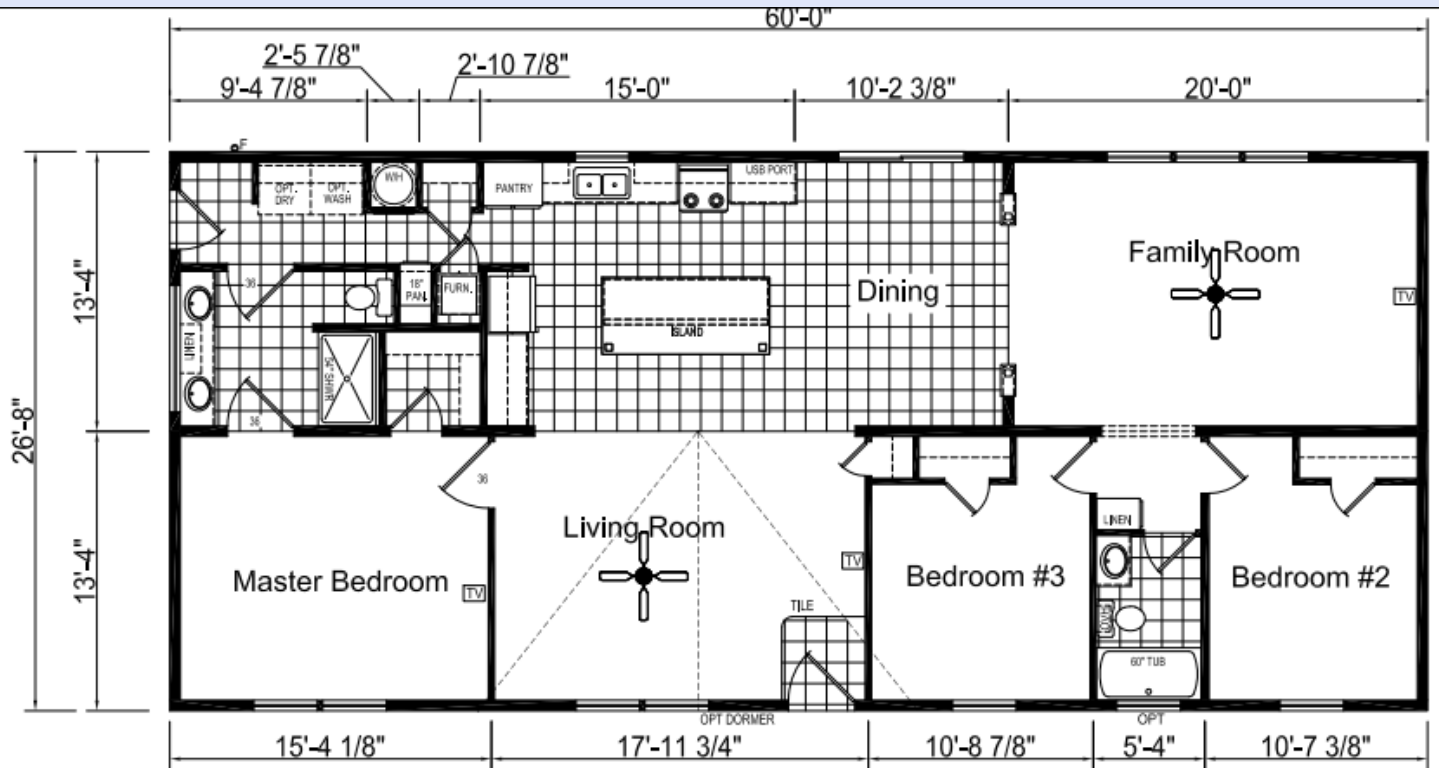

# EAGLE RIVER 64J895

\*Model Pricing Subject to Change Without Notice  
Due to Market Volatility

**\$143,443 AS SHOWN**

**\$143,443**

**ShowcaseHomesOfMaine.com**

**"Custom Modular Home Builder"**

# OPTIONS

**BASE PRICE - Eagle River 64J895**

**\$129,554**

## Options:

<b>Maine Package:</b> 40LB Roof (16" O.C.), OSB Sheathing, Ice Guard, Furnace Stack Extension, Furnace Safety Switch, Smoke/CO2 Detectors, Well Circuit Conduit, Wind Wrap	\$5,530
<b>Golden Eagle Package:</b> Standstone Color Windows, Trim, Front Door, and 9-Lite Rear Door; Deluxe Front Porch Light	\$935
White Flat Panel Cabinets with Wood Doors and Stiles	\$233
White Deluxe Molding Throughout	\$850
Calcutta Marble HD Countertops Throughout	\$230
Glass Tile Backsplash @ Kitchen and Both Bathrooms	STD
Eyebrow Dormer @ Front Door	\$79
Deluxe Georgia Pacific Siding - Brunswick Gray	\$900
R-22 Floor Insulation	\$399
R-19 Wall Insulation (2"x6" Walls)	STD
R-30 Floor Insulation	\$299
White Wall Mount Registers	\$50
Lino @ Foyer Entry	STD
Deluxe Stainless Steel Appliance Package: Gas Range, 22 Cubic Ft Side by Side Fridge, Dishwasher, Microwave	\$1,865
Installed Storm Doors @ Both Doors	\$558
Sliding Glass Door @ Dining Room	\$815
36" Door from Laundry to Master Bath	\$85
10"x72" Transom Window @ Master Bath	\$180
Transom Window @ Hall Bath	\$90
100 Amp Long Box Breaker Panel	\$60
Ceiling Fans @ Living Room and Family Room	\$159
(3) Additional Recess Can Lights @ Kitchen	\$153
(2) Pendant Lights @ Kitchen Island	STD
USB Ports Under Kitchen Cabinet	\$55
40 Gallon Electric Water Heater	STD
Water Shut-Offs @ Each Fixture	STD
Whole House Water Shut-Off	\$65
Single Lever Metal Faucets	\$89
48"x94" Kitchen Island	STD
Fluted Column Divider Wall @ Family Room	\$200
Options total	\$13,879