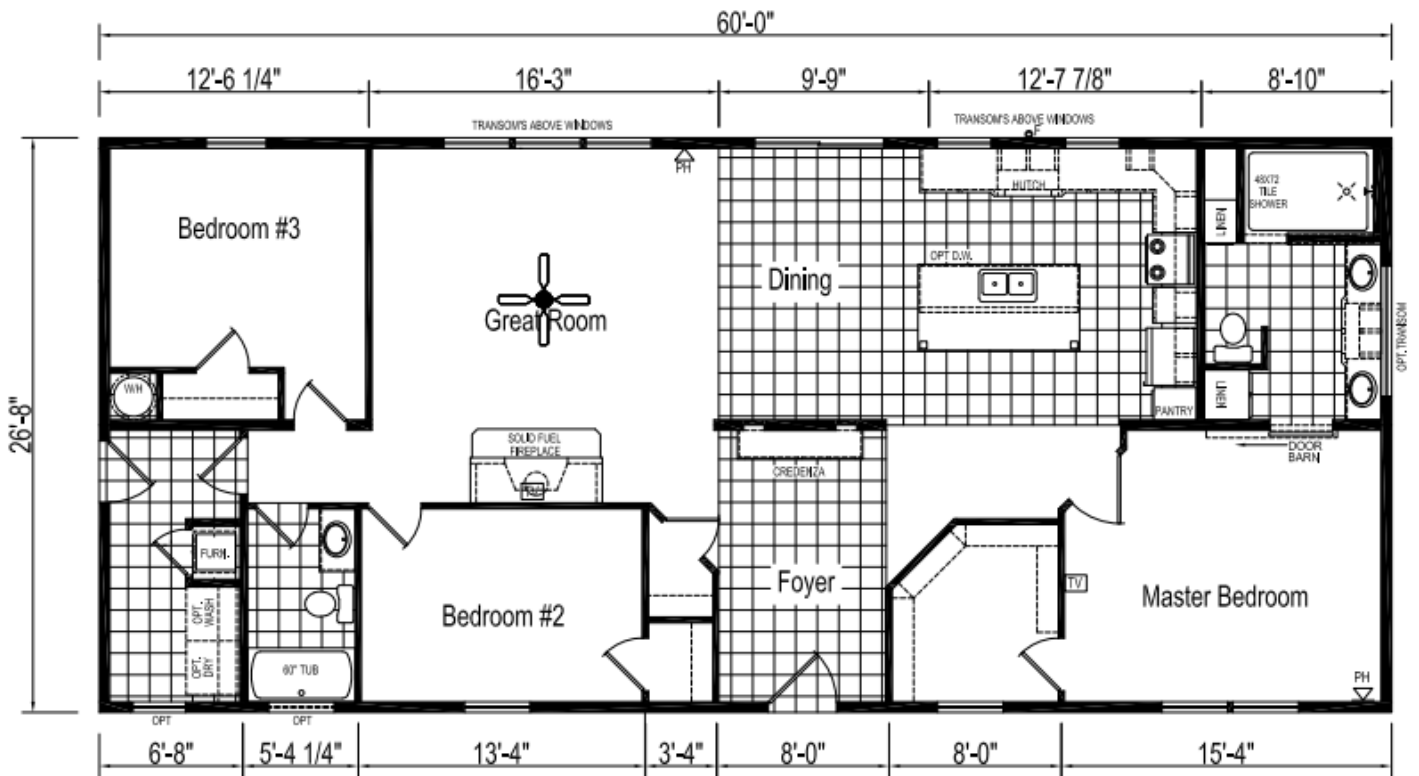

EAGLE RIVER 64J737

*Model Pricing Subject to Change Without Notice Due to Market Volatility

$145,264 AS SHOWN

$145,264

ShowcaseHomesOfMaine.com

"Custom Modular Home Builder"