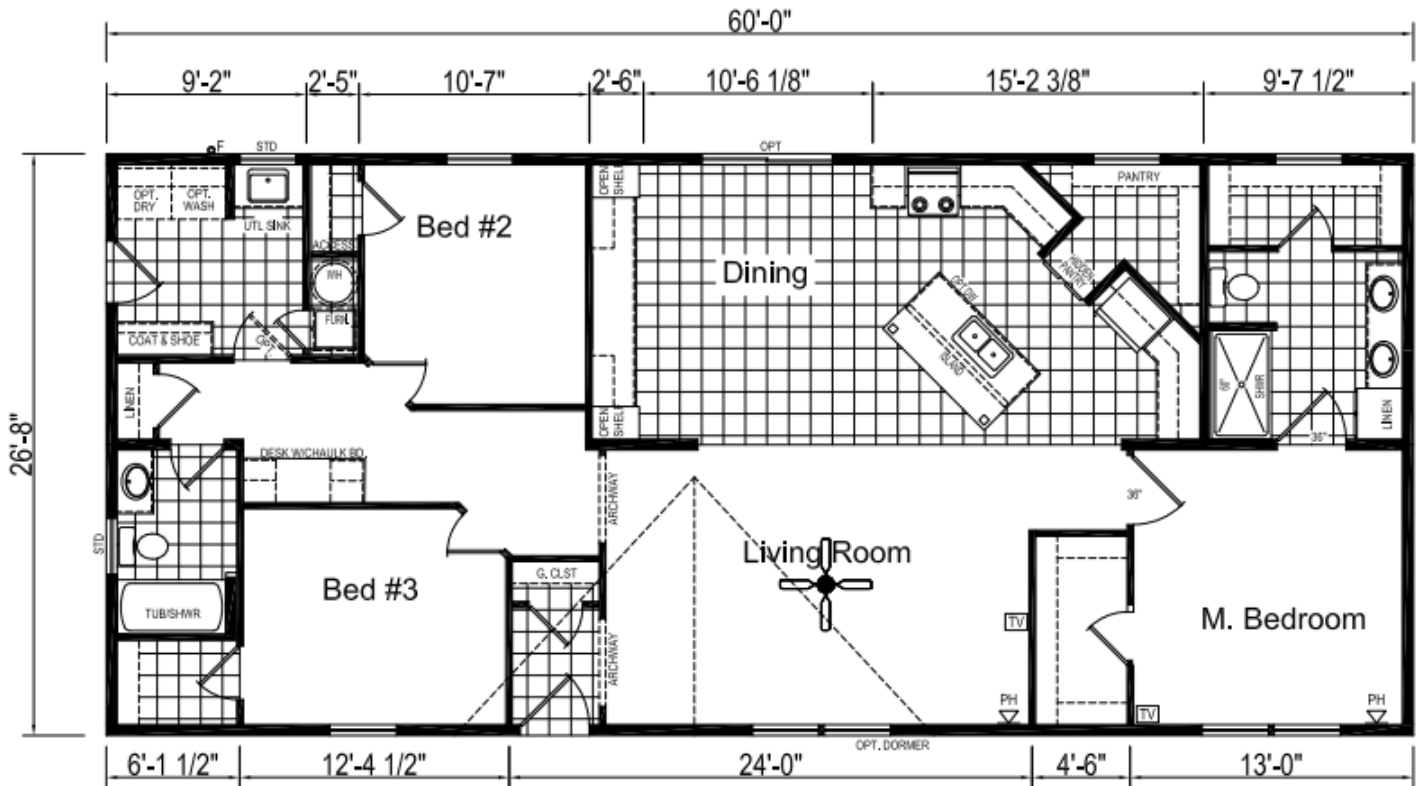

EAGLE RIVER 64J583

*Model Pricing Subject to Change Without Notice Due to Market Volatility

\$142,460 AS SHOWN

\$142,460

ShowcaseHomesOfMaine.com

"Custom Modular Home Builder"

OPTIONS

BASE PRICE

\$132,151.00

Options:

Maine Package: 40LB Roof (16" O.C.), OSB Sheathing, Ice Guard, Pier Savers, Wind Wrap, Furnace Stack Ext, NE Safety Switch, Well Circuit Conduit, Combo CO2 & Smoke Detectors.	\$5,530.00
Deluxe Java Molding Throughout	STD
Rye Color Wood-Grain Ceramic Tile Backsplash @ Kitchen (Counter to Cabinets)	\$300.00
Eyebrow Dormer	\$79.00
Deluxe Louvered Shutters	\$33.00
R-22 Floor Insulation	\$399.00
R-19 Wall Insulation (2"x6" Walls)	STD
R-30 Roof Insulation	\$299.00
White Wall Mount Heat Registers	\$50.00
Foyer Entry Lino	STD
Black Appliance Package (18 CU FT Fridge/Freezer, Dishwasher, Microwave, Gas Range)	STD
Installed Storm Doors	\$558.00
Sliding Glass Door @ Dining Room	\$815.00
Transom Window @ Pantry	\$90.00
Transom Window @ Master Bedroom Closet	\$90.00
100AMP Long Box	\$60.00
(6) Recess Can Lights @ Kitchen & Wet Bar	STD
(3) Recess Can Lights @ Master Bath	\$153.00
Utility Sink	\$319.00
Water Shut-Offs @ Ea Fixture	STD
40 Gallon Water Heater	STD
Real Wood Cabinet Doors & Stiles	\$595.00
Adjustable Overhead Cab Shelves	\$60.00
Utility Cabinets @ Laundry Room	\$180.00
Computer Desk w/ Chalk Board	\$389.00
Coat & Shoe Station @ Laundry Room	\$160.00
Metal Pull-Out Baskets @ Range	\$150.00
Options total	\$10,309.00