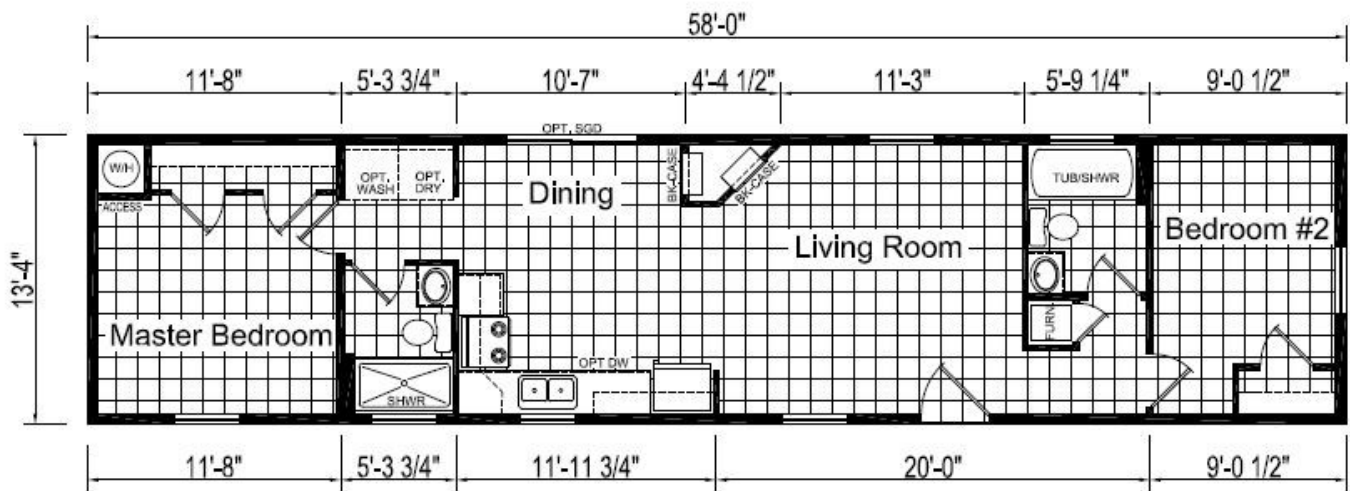

# EAGLE RIVER 62F618HS

718 Wilson St  
Brewer, ME 04412  
(207) 989-2337

\*Model Pricing Subject to Change Without Notice Due to Market Volatility

**\$67,764 AS SHOWN**