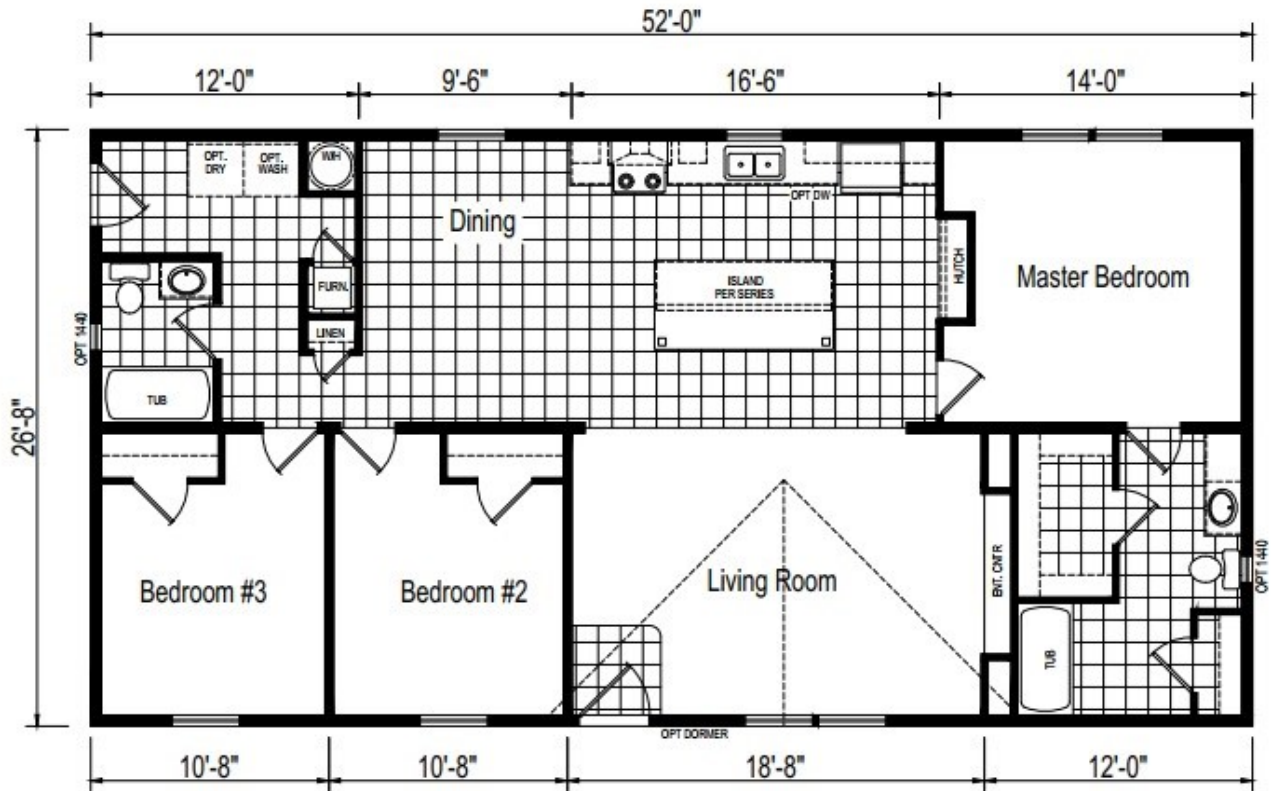

EAGLE RIVER 56J600

*Model Pricing Subject to Change Without Notice Due to Market Volatility

$120,859 AS SHOWN

$120,859

ShowcaseHomesOfMaine.com

"Custom Modular Home Builder"