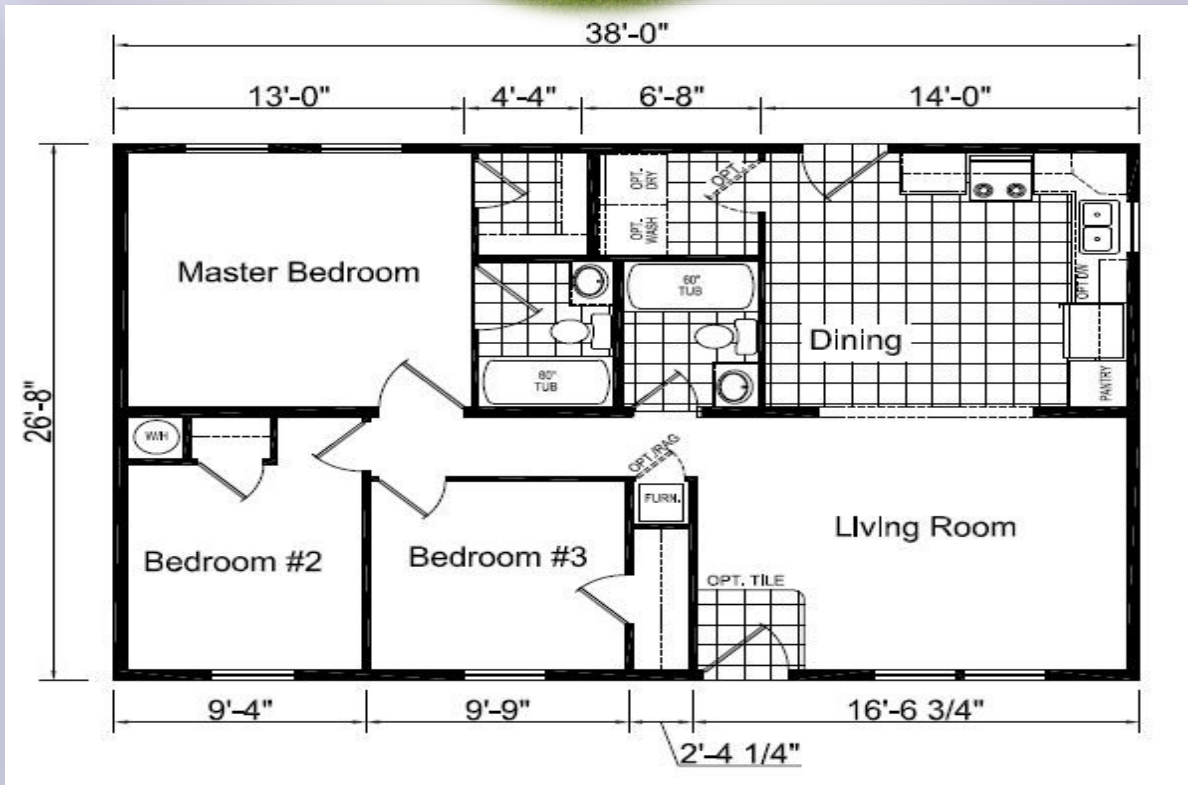

EAGLE RIVER HOMES