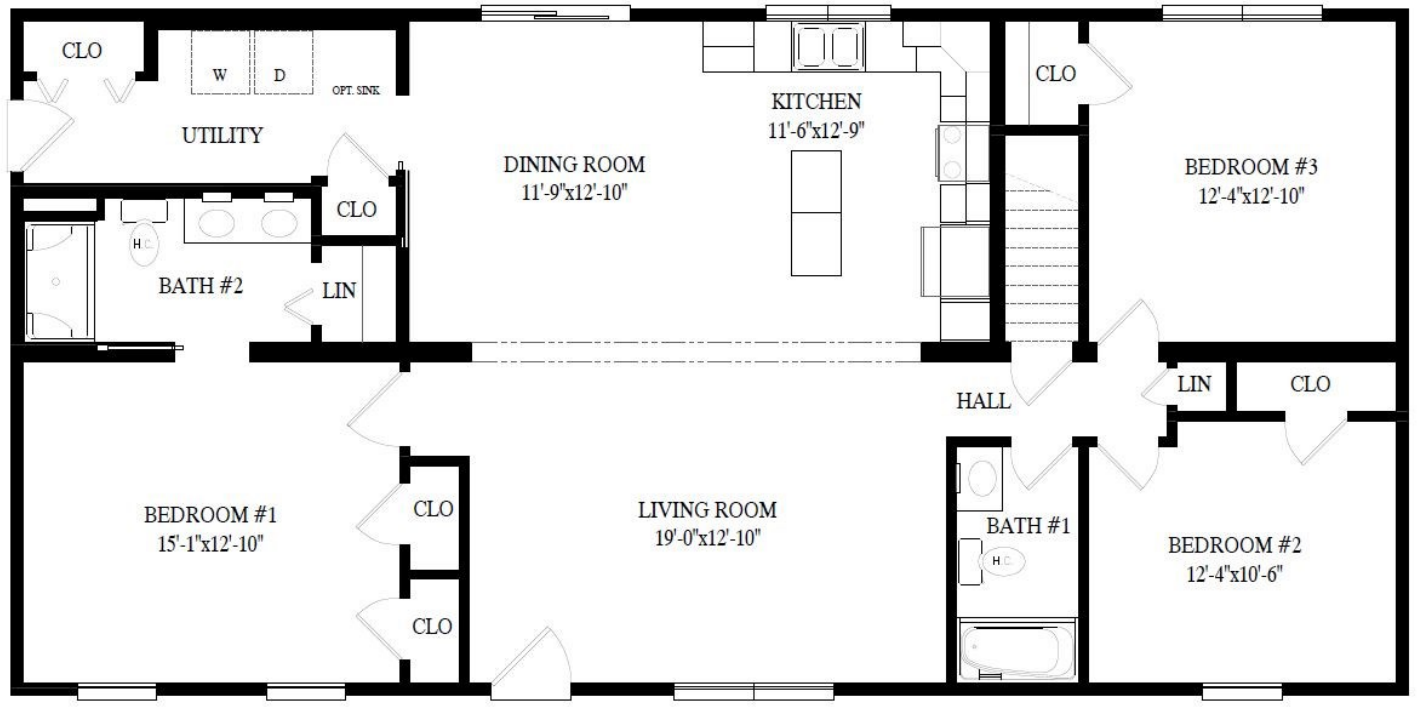

# LYCOMING RANCH

**\$221,853 AS SHOWN**

**Starting Price \$185,831**

**1,540 SQ FT.**

\*Model Pricing Subject to Change Without Notice Due to Market Volatility

**ShowcaseHomesOfMaine.com**

**"Custom Modular Home Builder"**

<b>Base</b>	<b>\$185,831</b>	Tray Ceiling @ Kitchen	\$394
R-49 Ceiling Insulation	\$2,300	Tray Ceiling @ Master Bedroom	\$899
Decorative Dormer @ Front Elevation	\$5,302	Crown Molding @ Kitchen Tray	\$95
Utility Tub & Moen Chrome Faucet @ Utility Room	\$360	Crown Molding @ Bedroom Tray	\$176
RG6 TV Jacks (4)	\$81	Shaw Designer Plank Flooring @ Living Room	\$1,936
Recessed Media Box w/ HDMI & Power for Wall-Mount TV @ Living Room	\$352	Spring Valley Maple Square Cabinets with Graphite Painted Finish	\$5,582
Additional Thermostat Prep for 2nd Heat Zone	\$26	Pull-Out Wastebasket Base Cabinet	\$639
Under Cabinet LED Lighting @ Kitchen	\$398	90" Tall Utility Cabinet w/ Shelf Kit	\$1,024
Box, Blocking, and Switches for Ceiling Fan/Light @ Living Room and Master Bedroom (Fans Not Included)	\$149	Island End-Cap Bookcase	\$683
Ceiling Lights ILO Switched Outlets @ Bed 2 & Bed 3	\$156	Corian Countertop and Island Top - Platinum	\$2,430
5" Recess Can Lights (4)	\$219	Corian Double Bowl Sink	\$795
Certainteed Main Street Double 4 Vinyl Siding Deluxe Color - Flagstone	\$612	3"x6" Daltile Ceramic Tile Backsplash - Arctic White	\$1,338
6" "Super Corner" Colonial White Corner Posts	\$195	Stainless Steel Kitchen Appliance Package	\$4,870
1x3 Shadow Board with Stepped Aluminum Fascia	\$901	Elongated Comfort Height Toilets, w/ Soft Close	\$246
Ice & Water Shield Entire Roof	\$554	Nickel Bath Accessories	\$200
Harvey Vinyl Patio Door @ Dining Room, Keyed Alike	\$1,588	Bypass Shower Doors @ Master Bath	\$413
Solid Core 6 Panel Interior Doors	\$806		
Pocket Door @ Master Bath	\$215		
36" Wide Interior Doors @ Bedrooms	\$88	<b>Option Total</b>	<b>\$36,022</b>