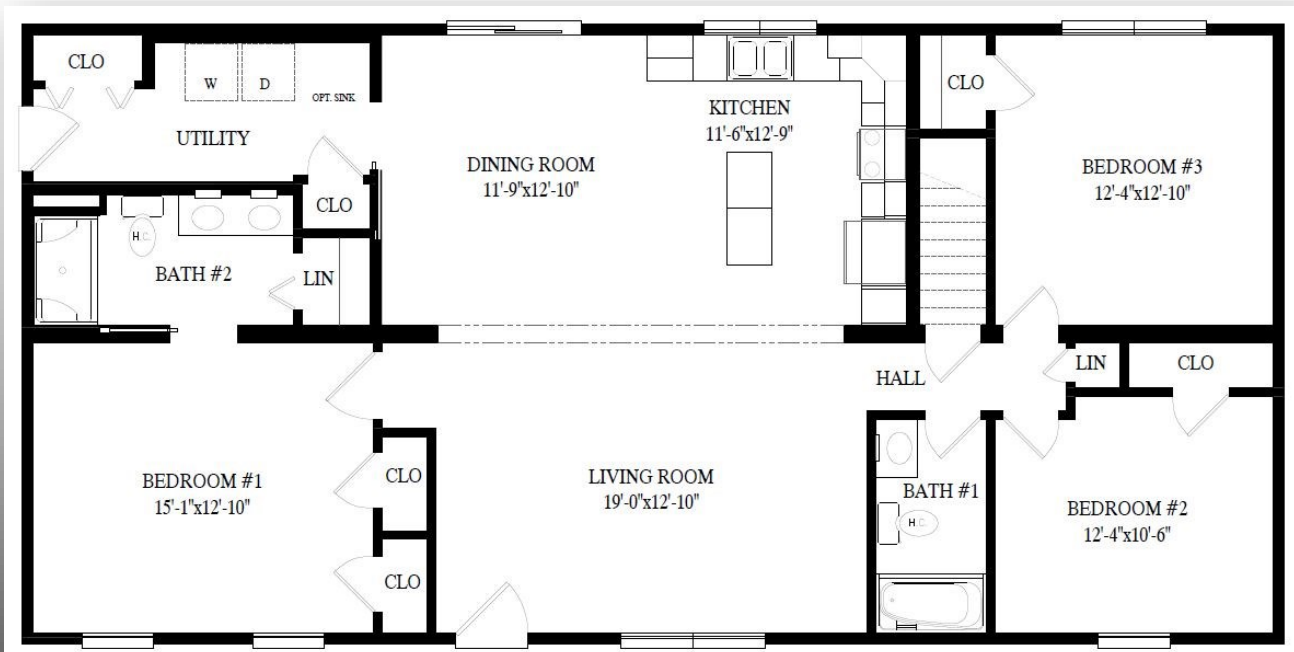

# LYCOMING RANCH

**\$221,853 AS SHOWN**

**Starting Price \$185,831**

**1,540 SQ FT.**

\*Model Pricing Subject to Change Without Notice Due to Market Volatility

**ShowcaseHomesOfMaine.com**

**"Custom Modular Home Builder"**

<b>Base</b>	<b>\$185,831</b>	Tray Ceiling @ Kitchen	\$394
R-49 Ceiling Insulation	\$2,300	Tray Ceiling @ Master Bedroom	\$899
Decorative Dormer @ Front Elevation	\$5,302	Crown Molding @ Kitchen Tray	\$95
Utility Tub & Moen Chrome Faucet @ Utility Room	\$360	Crown Molding @ Bedroom Tray	\$176
RG6 TV Jacks (4)	\$81	Shaw Designer Plank Flooring @ Living Room	\$1,936
Recessed Media Box w/ HDMI & Power for Wall-Mount TV @ Living Room	\$352	Spring Valley Maple Square Cabinets with Graphite Painted Finish	\$5,582
Additional Thermostat Prep for 2nd Heat Zone	\$26	Pull-Out Wastebasket Base Cabinet	\$639
Under Cabinet LED Lighting @ Kitchen	\$398	90" Tall Utility Cabinet w/ Shelf Kit	\$1,024
Box, Blocking, and Switches for Ceiling Fan/Light @ Living Room and Master Bedroom (Fans Not Included)	\$149	Island End-Cap Bookcase	\$683
Ceiling Lights ILO Switched Outlets @ Bed 2 & Bed 3	\$156	Corian Countertop and Island Top - Platinum	\$2,430
5" Recess Can Lights (4)	\$219	Corian Double Bowl Sink	\$795
Certainteed Main Street Double 4 Vinyl Siding Deluxe Color - Flagstone	\$612	3"x6" Daltile Ceramic Tile Backsplash - Arctic White	\$1,338
6" "Super Corner" Colonial White Corner Posts	\$195	Stainless Steel Kitchen Appliance Package	\$4,870
1x3 Shadow Board with Stepped Aluminum Fascia	\$901	Elongated Comfort Height Toilets, w/ Soft Close	\$246
Ice & Water Shield Entire Roof	\$554	Nickel Bath Accessories	\$200
Harvey Vinyl Patio Door @ Dining Room, Keyed Alike	\$1,588	Bypass Shower Doors @ Master Bath	\$413
Solid Core 6 Panel Interior Doors	\$806		
Pocket Door @ Master Bath	\$215		
36" Wide Interior Doors @ Bedrooms	\$88	<b>Option Total</b>	<b>\$36,022</b>