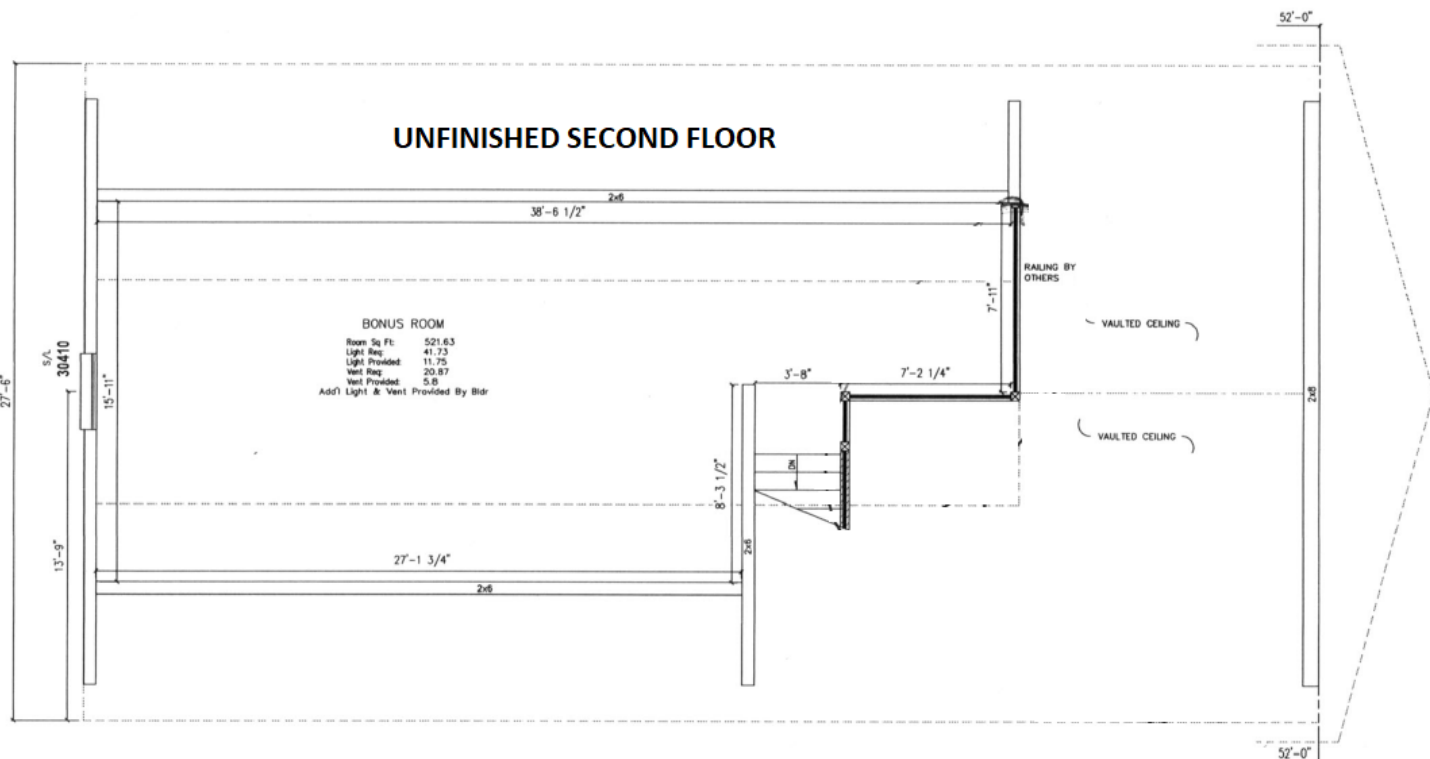

"Custom Modular Home Builder"

Base:

- 3/4" T&G Advantech Decking Throughout
- Panelized vaulted ceiling, 3" closed cell spray foam
- R-21 insulation, clear poly v-match pine ceiling in vaulted area, insulate prow wall with fiberglass R-19 insulation, sheetrock prow wall, and bring to prime coat*
- 4' Prow Winged Gable
- 2"x8" Prow Wall
- 2" PVC chase for second floor
- Floor and ceiling frame-out for chase
- 2 Gang Recessed Media Box above fireplace with power and HDMI for wall hung TV
- Bronze lighting package
- 12 Recess LED can lights @ kitchen, dining, and living room
- On site installed cedar log siding kit*
- Ice and water shield entire roof
- Harvey Classic double hung windows, low E, w/ screens and built-in J
- Harvey trapezoid windows for prow wall
- Windows and grilles painted
- (2) Therma Tru S108 15 Lite front doors w/ vinyl jamb and brick mold
- Aged bronze door hardware and locksets
- Painted exterior doors (3)
- Solid pine clear poly finish interior doors
- 5 1/2" pine base molding