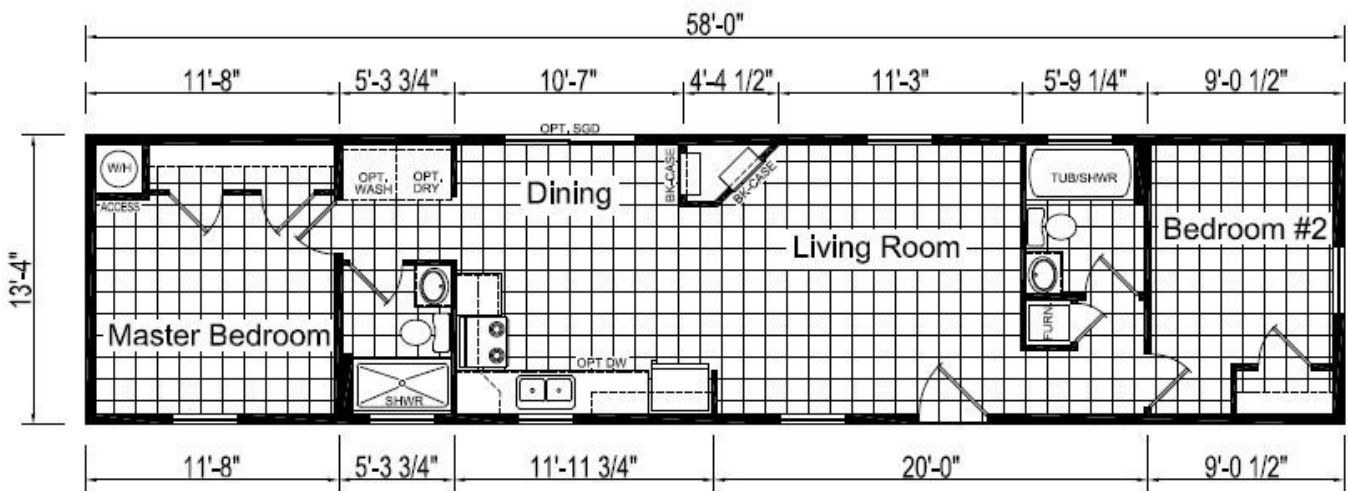

8125

EAGLE RIVER 62F618HS

718 Wilson St
Brewer, ME 04412
(207) 989-2337

*Model Pricing Subject to Change Without Notice Due to Market Volatility

\$58,662 AS SHOWN

\$58,662

ShowcaseHomesOfMaine.com

"Custom Modular Home Builder"

OPTIONS

BASE PRICE

\$53,426.00

Options:

Maine Package: 40LB Roof (16" O.C.), OSB Sheathing, Ice Guard, Pier Savers, Wind Wrap, Furnace Stack Ext, NE Safety Switch, Well Circuit Conduit, Combo CO2 & Smoke Detectors.	\$2,631.00
Deluxe Molding Throughout	STD
R-30 Roof Insulation	\$199.00
R-22 Floor Insulation	\$235.00
R-19 Wall Insulation (2"x6" Walls)	STD
Lino Throughout	\$299.00
Dishwasher	\$425.00
Storm Door @ Front Door	\$279.00
Sliding Glass Door @ Dining Room	\$225.00
Transom Window @ Both Baths	\$180.00
100 Amp Long Box Electrical Panel	\$60.00
(2) Cable TV Jacks	\$100.00
Ceiling Fan @ Living Room	\$159.00
Exterior Faucet	\$55.00
Shower Stall @ Master Bath	\$389.00
Water Shut Offs Throughout	STD
White Deep Well Kitchen Sink	STD
Options total	\$5,236.00
Base plus Options	\$58,662.00