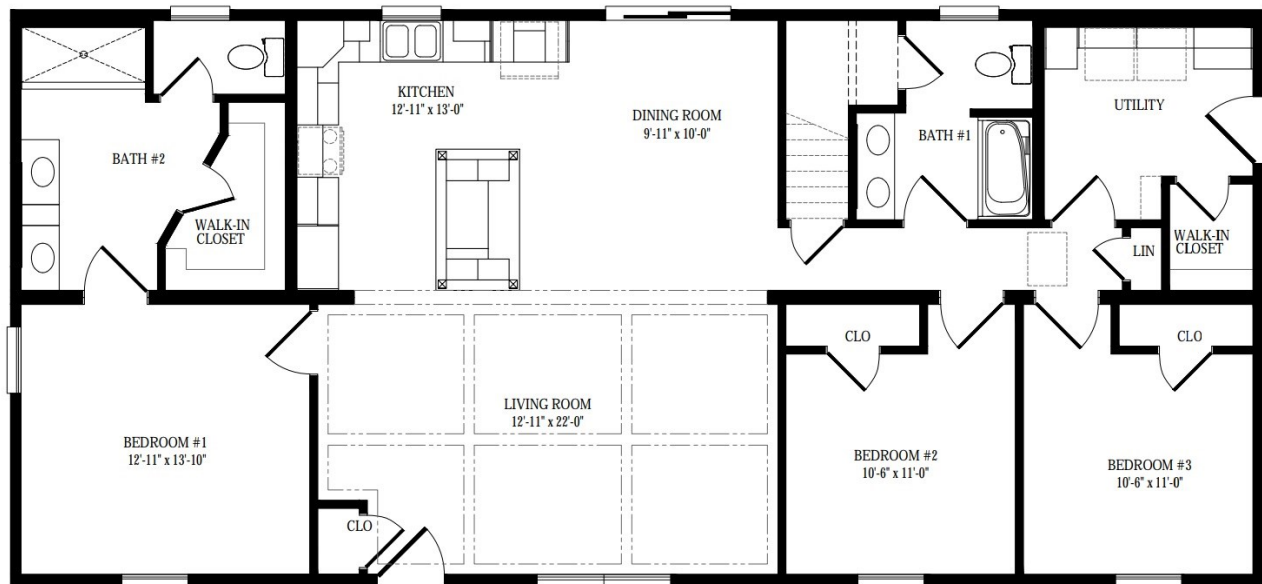

Base	\$176,444	Color Matched Refrigerator End Panel	\$268
R49 Ceiling Insulation	\$2,629	Specialty Cabinets Over Fridge - (2) W121824	\$295
9/12 Non-Storage Rafter Roof 16" O.C.	\$1,835	90" Pantry Cabinet w/ Shelf Kit	\$1,575
16'6" x 7'8" Cased Opening @ Living Room	\$800	Specialty Cabinet Over Range - W301515	\$283
Power Panel Coil Extension	\$344	3"x6" Ceramic Tile Backsplash - Daltile Arctic White	\$654
Prep for Thermostat for 2nd Heat Zone	\$27	Specialty Cabinet Over Fridge - WSC1818 Wine Storage Cabinet	\$439
Recess Power & HDMI for Wall Mount TV	\$178	Base End Panel @ Dishwasher - BEPF6-34	\$184
Heirloom Bronze Lighting Package	\$62	Corian Counters and Island Top @ Kitchen - Platinum w/ Double Round Over Edge	\$3,728
(7) 5" LED Recess Can Lights	\$400	Factory Plumb for Icemaker w/ Hammer Arrester	\$43
Box, Blocking, Wiring for Paddle Fan @ Master BR	\$47	GE Slate Finish Appliance Package Allowance	\$4,635
Heriloom Bronze Ceiling Lights @ Bed 2, Bed 3	\$118	Base and Wall Cabinets @ Laundry Room	\$1,378
(2) Heirloom Bronze Pendant Lights @ Kitchen	\$209	84" Utility Cabinet w/ Shelf Kit @ Laundry Room	\$1,049
Additional Exterior Light @ Front Door	\$67	Wilsonart Postform Counters @ Laundry Room	\$99
Dimmer Switches @ Living Room, Dining Room	\$78	60" Comfort Height Double Vanity w/ Cultured Marble Top@ Hall Bath	\$823
Certainteed Mainstreet Siding Deluxe Color Upgrade - Forest Green w/ Cedar Impressions @ Gable Ends	\$1,388	(2) Oil Rubbed Bronze Moen Brantford 6610 Faucets @ Hall Bath	\$308
Creek Ledge Stone Siding @ Front Porch	\$2,055	48"x36" Plate Mirror w/ Molding & Heirloom Bronze Light @ Hall Bath	\$255
Ice & Water Shield Entire Roof	\$774	Oil Rubbed Bronze Moen Eva T2133 & 2570 Tub Shower Faucet @ Hall Bath	\$206
Aluminum Fascia w/ 1"x3" Shadow Board	\$60	Comfort Height Elongated Bowl Mansfield Toilet @ Both Bathrooms	\$323
6" Supercorner White Corner Posts - Colonial White	\$213	(2) 36" Comfort Height Vanity Sink Bases w/ Bank of Drawers and Cultured Marble Top @ Master Bath	\$1,754
Safety Glass Window @ Master Bath	\$82	(2) Oil Rubbed Bronze Moen Brantford 6610 Faucets @ Hall Bath	\$308
3" Lineals @ Front & Side Elevations	\$1,683	60"x36" Plate Mirror w/ Molding & Heirloom Bronze Light @ Master Bath	\$355
Therma Tru S4814XC-SDLF1 Craftsman Front Door	\$966	72"x36" Ceramic Tile Shower 12"x12" Severino Cenere Fog w/ (2) 12"x12" Tile Niche	\$10,755
Aged Bronze Locksets and Hinges, Exterior Doors	\$103	Oil Rubbed Bronze Moen Eva T2132 & 2570 Shower Faucet	\$166
Harvey 6068 Patio Door w/ Screen	\$1,513	Additional Broan Fan/Light @ Water Closet	\$130
Craftsman Style 3-Panel Interior Doors	\$199	(2) 5" Recess LED Can Lights @ Master Bath	\$114
36" Wide Interior Doors	\$179	Reverse Gable Porch: 22'x6'; PT Construction with TREX Composite Decking, White Posts, RDI White Vinyl Railings with Black Balusters, Cedar Impressions Shakes on Dormer	\$17,560
Colonial Style White Finger Joint Pine Trim - 3.25" Casing, 5.25" Base	\$1,207		
Aged Bronze Passage Locksets and Hinges, Interior Doors	\$415		
Coffered Ceiling @ Living Room - 1"x6" Pine, 3 5/8" Pine Crown, and Inside/Outside Corner Blocks	\$5,680		
4 5/8" Pine Crown Molding @ Kitchen, DR, Hall	\$473		
Shaw Pro Series Luxury Vinyl Plank Flooring @ Kitchen, DR, LR, Hall, and Closet	\$6,143		
Shaw 38oz Carpet w/ 8LB Pad Upgrade - All Bedrooms	\$263		
48"x96" Kitchen Island w/ Bookcase, V-Groove Backer Panel, (4) Decorative Spindle Furniture Legs	\$3,765	Option Total:	\$81,644